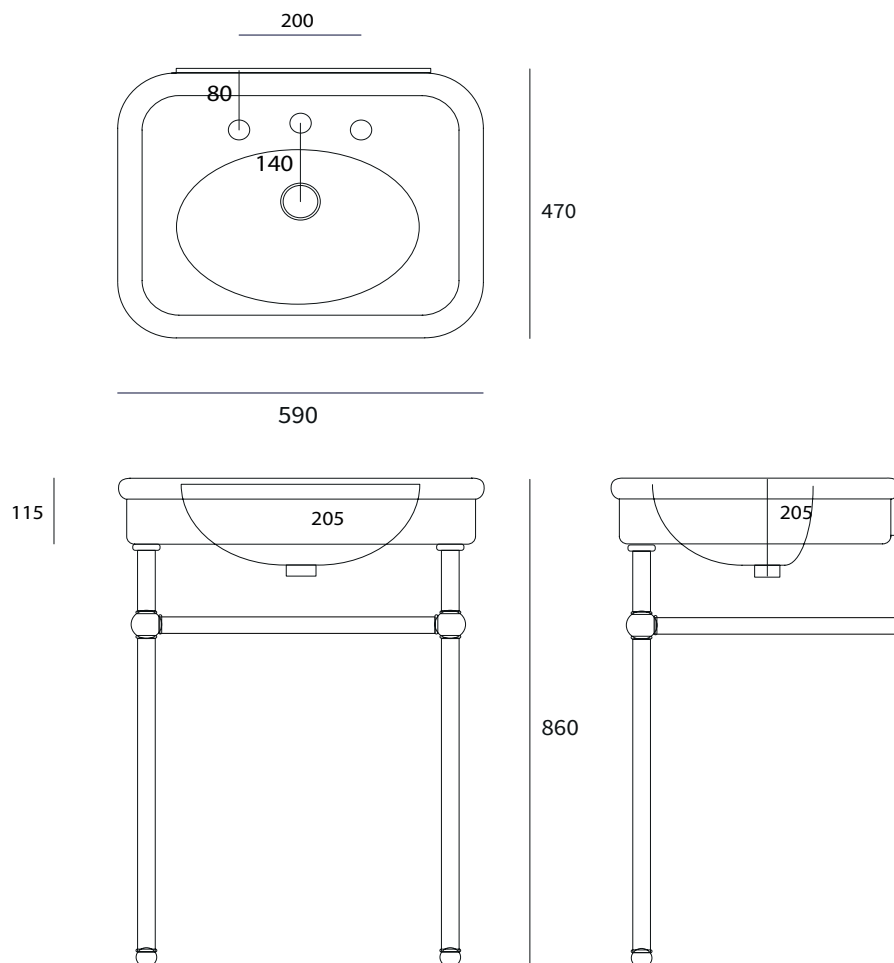

# SMALL ROCKWELL BASIN ON A FRAME

The Rockwell basin is available in two different sizes; small and large. It is shown here on a frame but is also available on a pedestal.

THE  
WATER/  
MONOPOLY

10/14 Lonsdale Road, London, NW6 6RD  
+44 (0)20 7624 2636 [thewatermonopoly.com](http://thewatermonopoly.com)