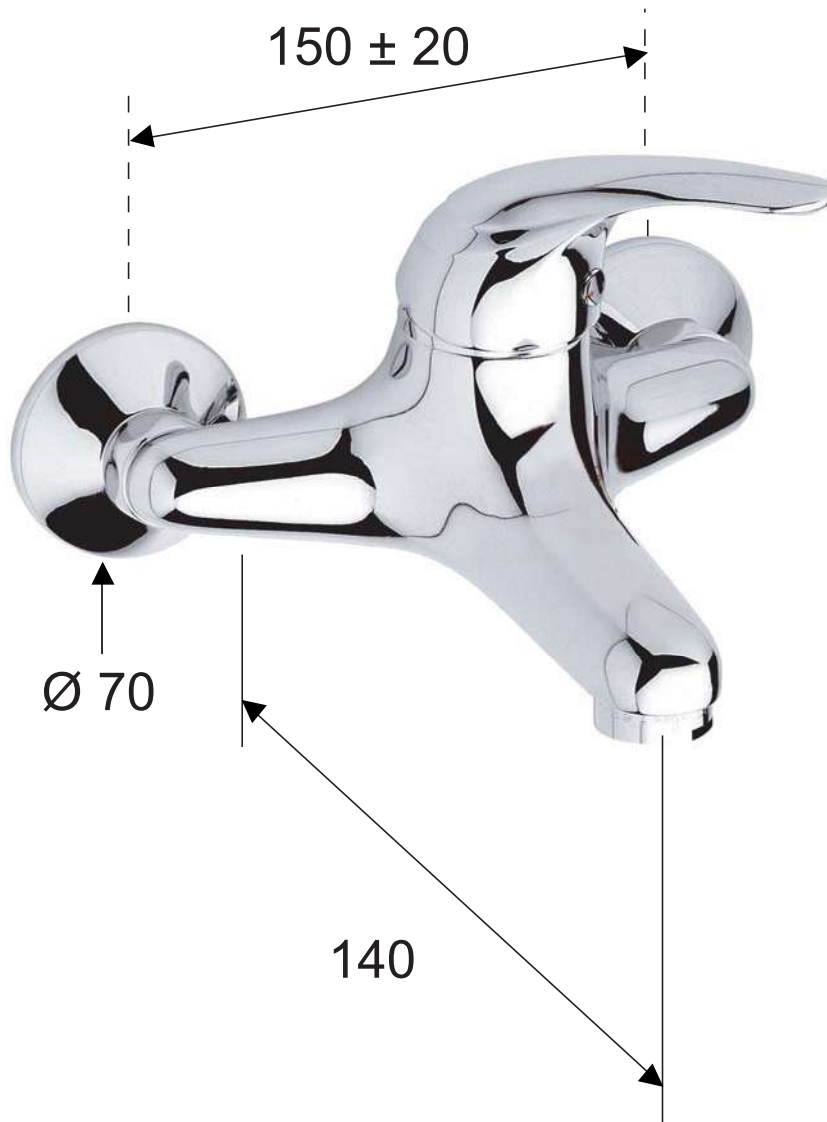

DANIEL

SCHEDA TECNICA TECHNICAL FEATURES

ART. COD.

SA1600SD

MATERIALI / MATERIALS

OTTONE CROMATO / CHROME PLATED BRASS

CROMATURA / CHROME PLATING

UNI EN 248