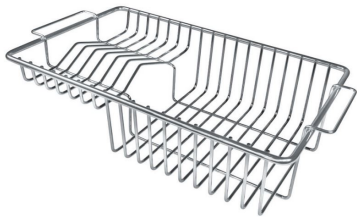

Small radius Bowls with squared shapes with a modern design and an increased capacity, for a minimal aesthetics connected with an extreme practicity.

TECHNICAL DATA

EQUIPMENT

OPTIONAL ACCESSORIES

Cestello inox 8612 000

Glass chopping board 8631 300

HPDE Chopping board 8657 001

Iroko-wood twin chopping board
8644 004

Stainless steel colander 8154 000

Stainless steel plate rack 8100 154

Stainless steel plate rack 8100 201

White basket 8612 100

White bowl 8153 100

Graters kit with ring-holder and food collection tray 8159 101

Stainless steel perforated tray 8151 000

WARNING:

The accessories 8159101, 8100303,8151000 are only usable in combination with 8644101