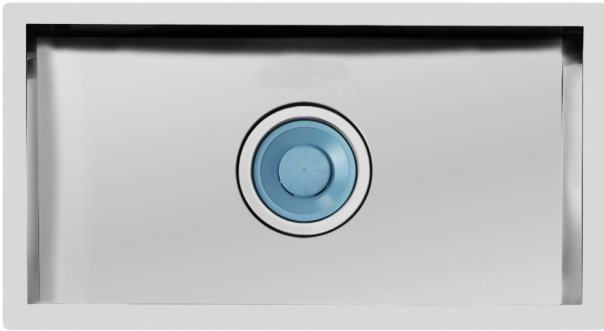

Sink Quadra 1218 897

Sinks

Code: 1218 897

DETAILS

Finish Foster brushed

Material AISI 304 stainless steel

Texture Satin

Base 90 cm

Bowl dimension 800x400mm

Number of bowls 1 bowl

Waste fitting 7" drain

FEATURES

7" xxl waste fitting The 7" exhaust has dimensions that are much higher than the standard. The drain includes a large and deep basket for the collection of food waste.

Deep bowls This bowls reach an important depth, over 20 cm, thanks to the advanced production technology, that can be offer great capieny and practicity in all the washing operations.

High thickness 1mm thick steel. A significant thickness, which guarantees the maximum sturdiness and durability.

Perimetral overflow The overflow is always a security on the Foster sinks that prevents the overflow of water in case of oversights. The perimeter drain solution improves aesthetics thanks to its square and essential shape.