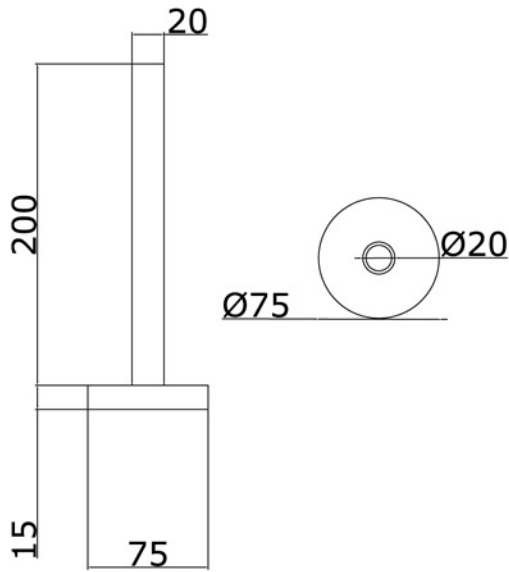

TOWELWARMER Collection	
Code	Description
9105-C 9106-I/N/O/OR 9106-B/ND/R	<p><b>Circus towel warmer 735x740 mm (985W - 848Kcal/h t50°)</b></p> <p>Chrome            Incalux, Nickel, Dark Gold, Rose Gold            Bronze, Dark Nickel, Copper</p>

Verona - Italy  
 tel. +39 045 8006917  
 fax. +39 045 8020111  
 gentry-home.com

TOWELWARMER Collection	
Code	Description
9127-C 9128-I/N/O/OR 9128-B/ND/R	<b>Valves (pair)</b> Chrome Incalux, Nickel, Dark Gold, Rose Gold Bronze, Dark Nickel, Copper <b>Fittings available</b> 12/14/16 copper 12/14/16 covered
9126	Electrical element complete with thermostatic control