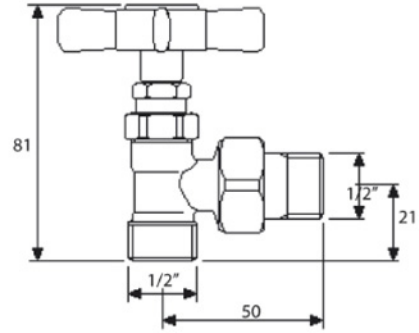

TOWELWARMER Collection	
Code	Description
9105-C 9106-I/N/O/OR 9106-B/ND/R	<p><b>Circus towel warmer 735x740 mm (985W - 848Kcal/h t50°)</b></p> <p>Chrome            Incalux, Nickel, Dark Gold, Rose Gold            Bronze, Dark Nickel, Copper</p>

Verona - Italy  
 tel. +39 045 8006917  
 fax. +39 045 8020111  
 gentry-home.com

TOWELWARMER Collection	
Code	Description
9127-C 9128-I/N/O/OR 9128-B/ND/R	<b>Valves (pair)</b> Chrome Incalux, Nickel, Dark Gold, Rose Gold Bronze, Dark Nickel, Copper <b>Fittings available</b> 12/14/16 copper 12/14/16 covered
9126	Electrical element complete with thermostatic control