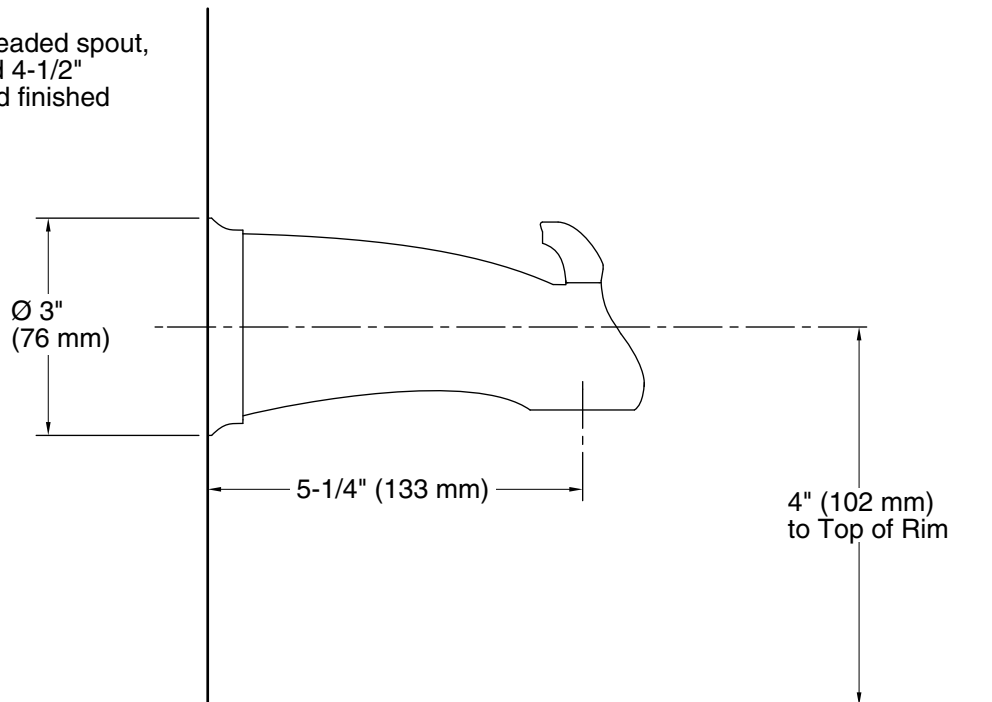

Features

- 1/2" NPT connection.
- Sculpted lever handle.

Material

- Premium material construction for durability and reliability.

Recommended Products/Accessories

K-23723 Faucet cleaner

Codes/Standards

ASME A112.18.1/CSA B125.1

For 1/2" NPT threaded spout, pipe must extend 4-1/2" (114 mm) beyond finished wall.

Technical Information

All product dimensions are nominal.

Spout:

Spout reach: $5\text{-}1/4''$ (133 mm)

Notes

Install this product according to the installation guide.

Cap the shower outlet if the deck-mounted spout, diverter, or handshower is connected to the spout outlet.

If installing a K-304 valve, install straight pipe or tube drop of $7''$ (178 mm) to $18''$ (457 mm) with single elbow between the valve and the wall-mount spout.