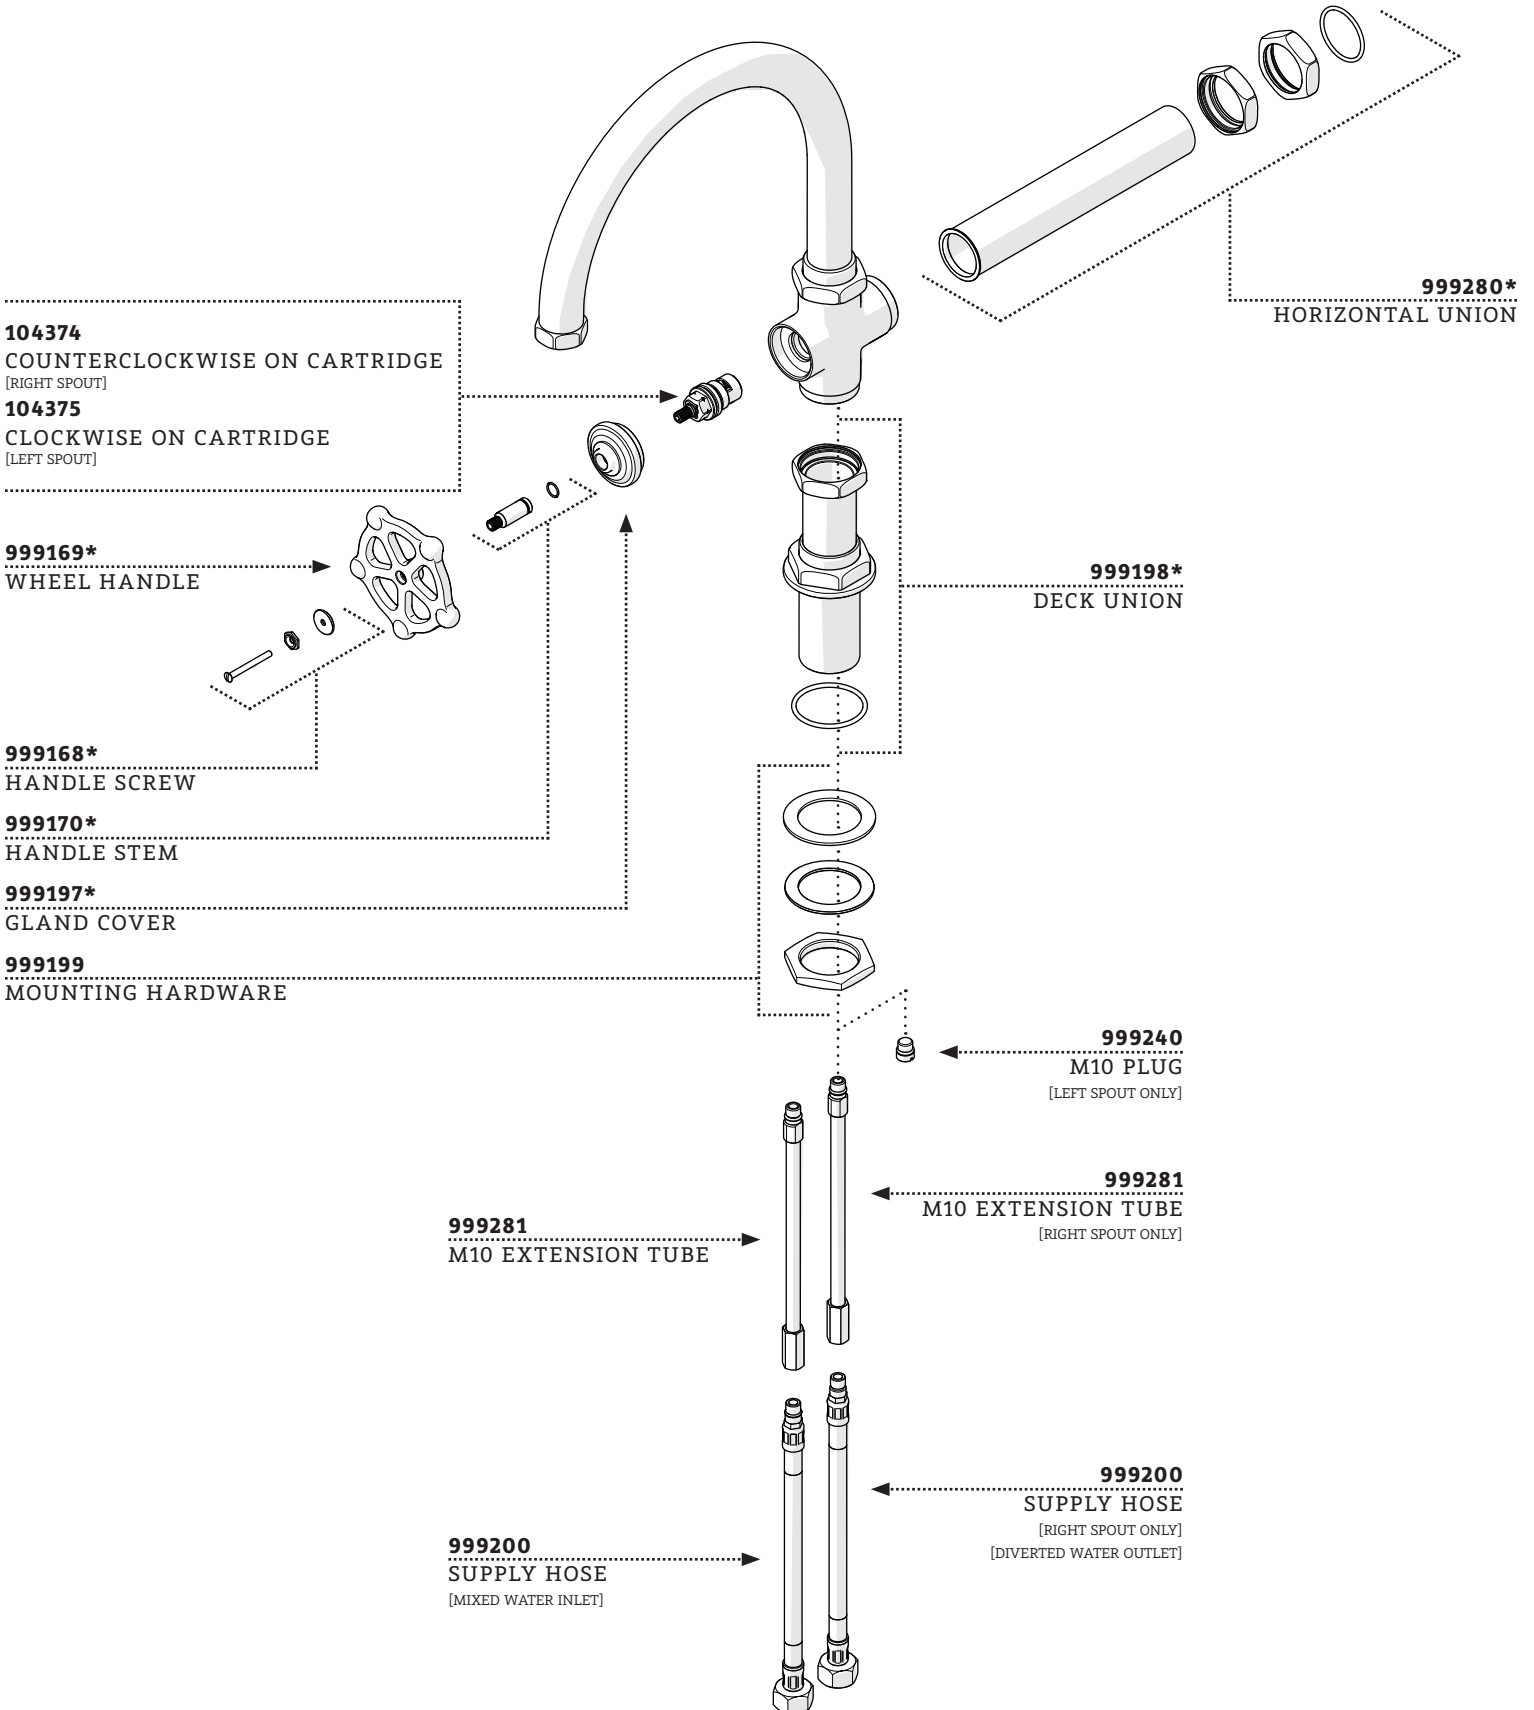

ESTB. 1978

WATERWORKS

SERVICE PARTS

STYLES: RGKM50

*FINISH/COLOR MUST BE SPECIFIED WHEN ORDERING
++SUPPLIED AS A PAIR

DOCUMENT: SPRG03_REV02

ESTB. 1978

WATERWORKS

SERVICE PARTS

STYLES: RGKM50

*FINISH/COLOR MUST BE SPECIFIED WHEN ORDERING
++SUPPLIED AS A PAIR

DOCUMENT: SPRG03_REV02

ESTB. 1978

WATERWORKS

SERVICE PARTS

STYLES: RGKM50

*FINISH/COLOR MUST BE SPECIFIED WHEN ORDERING
++SUPPLIED AS A PAIR

DOCUMENT: SPRG03_REV02

ESTB. 1978

WATERWORKS

SERVICE PARTS

STYLES: RGKM50

*FINISH/COLOR MUST BE SPECIFIED WHEN ORDERING
++SUPPLIED AS A PAIR