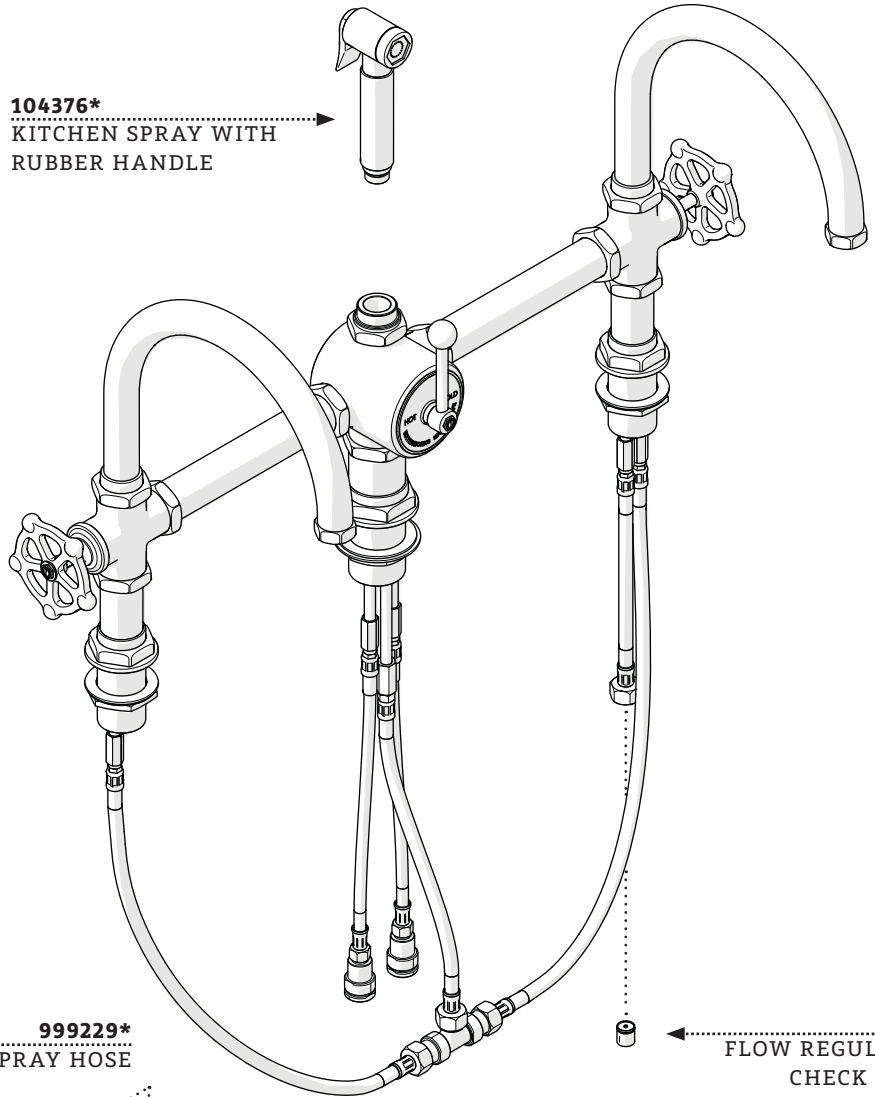

ESTB. 1978

WATERWORKS

SERVICE PARTS

STYLES: RGKM50

*FINISH/COLOR MUST BE SPECIFIED WHEN ORDERING
++SUPPLIED AS A PAIR

DOCUMENT: SPRG03_REV02

ESTB. 1978

WATERWORKS

SERVICE PARTS

STYLES: RGKM50

*FINISH/COLOR MUST BE SPECIFIED WHEN ORDERING
++SUPPLIED AS A PAIR

DOCUMENT: SPRG03_REV02

ESTB. 1978

WATERWORKS

SERVICE PARTS

STYLES: RGKM50

*FINISH/COLOR MUST BE SPECIFIED WHEN ORDERING
++SUPPLIED AS A PAIR

DOCUMENT: SPRG03_REV02

ESTB. 1978

WATERWORKS

SERVICE PARTS

STYLES: RGKM50

*FINISH/COLOR MUST BE SPECIFIED WHEN ORDERING
++SUPPLIED AS A PAIR