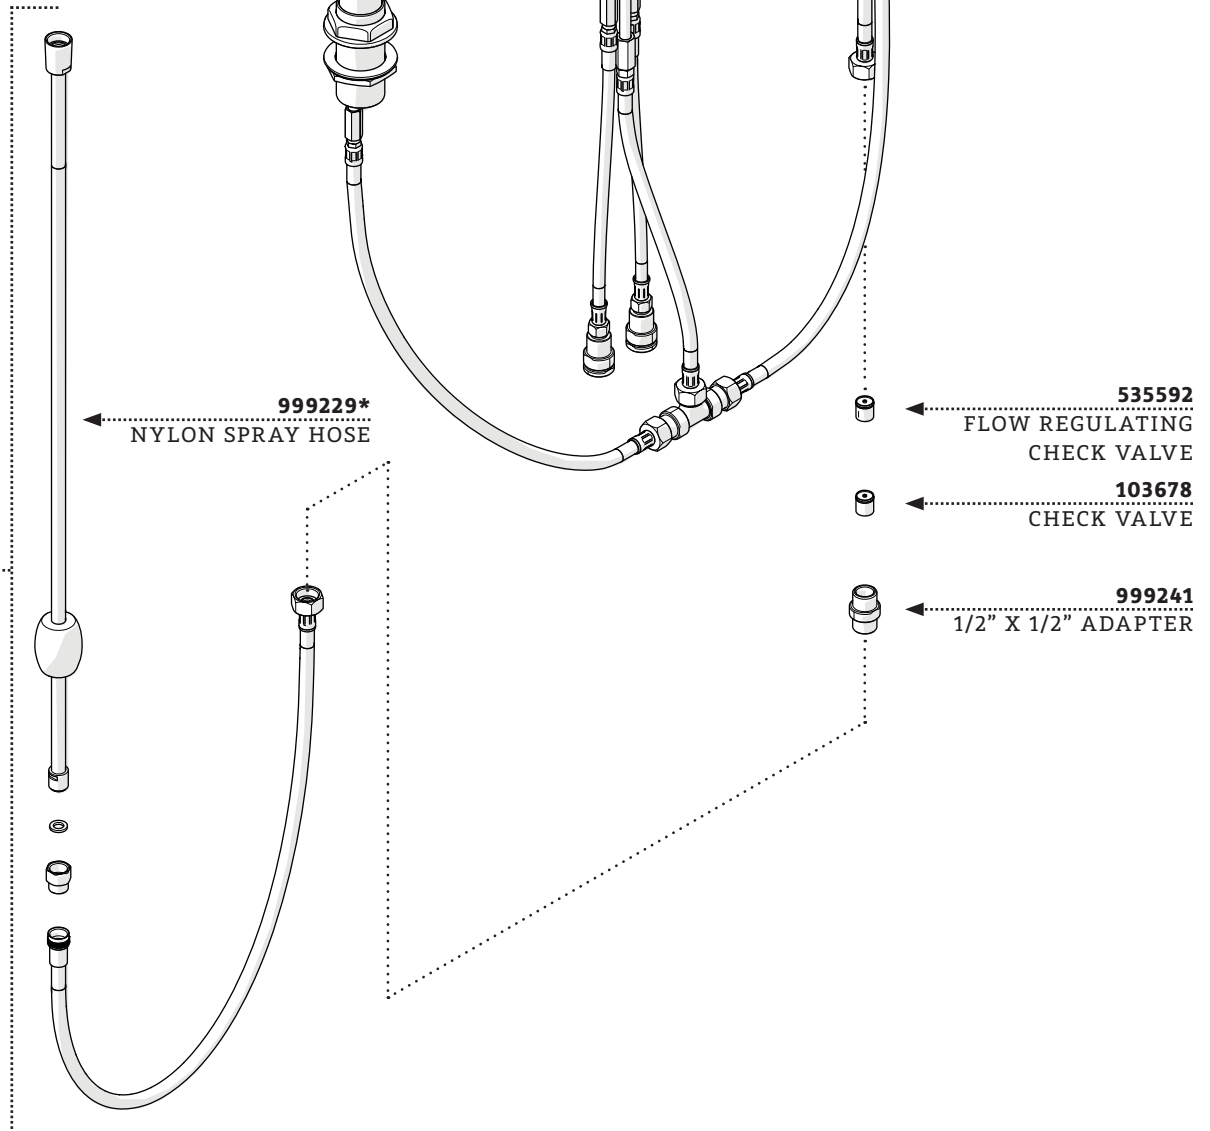

ESTB. 1978

WATERWORKS

SERVICE PARTS

STYLES: RGKM50

*FINISH/COLOR MUST BE SPECIFIED WHEN ORDERING
++SUPPLIED AS A PAIR

DOCUMENT: SPRG03_REV02

ESTB. 1978

WATERWORKS

SERVICE PARTS

STYLES: RGKM50

*FINISH/COLOR MUST BE SPECIFIED WHEN ORDERING
++SUPPLIED AS A PAIR

DOCUMENT: SPRG03_REV02

ESTB. 1978

WATERWORKS

SERVICE PARTS

STYLES: RGKM50

*FINISH/COLOR MUST BE SPECIFIED WHEN ORDERING
++SUPPLIED AS A PAIR

DOCUMENT: SPRG03_REV02

ESTB. 1978

WATERWORKS

SERVICE PARTS

STYLES: RGKM50

*FINISH/COLOR MUST BE SPECIFIED WHEN ORDERING
++SUPPLIED AS A PAIR