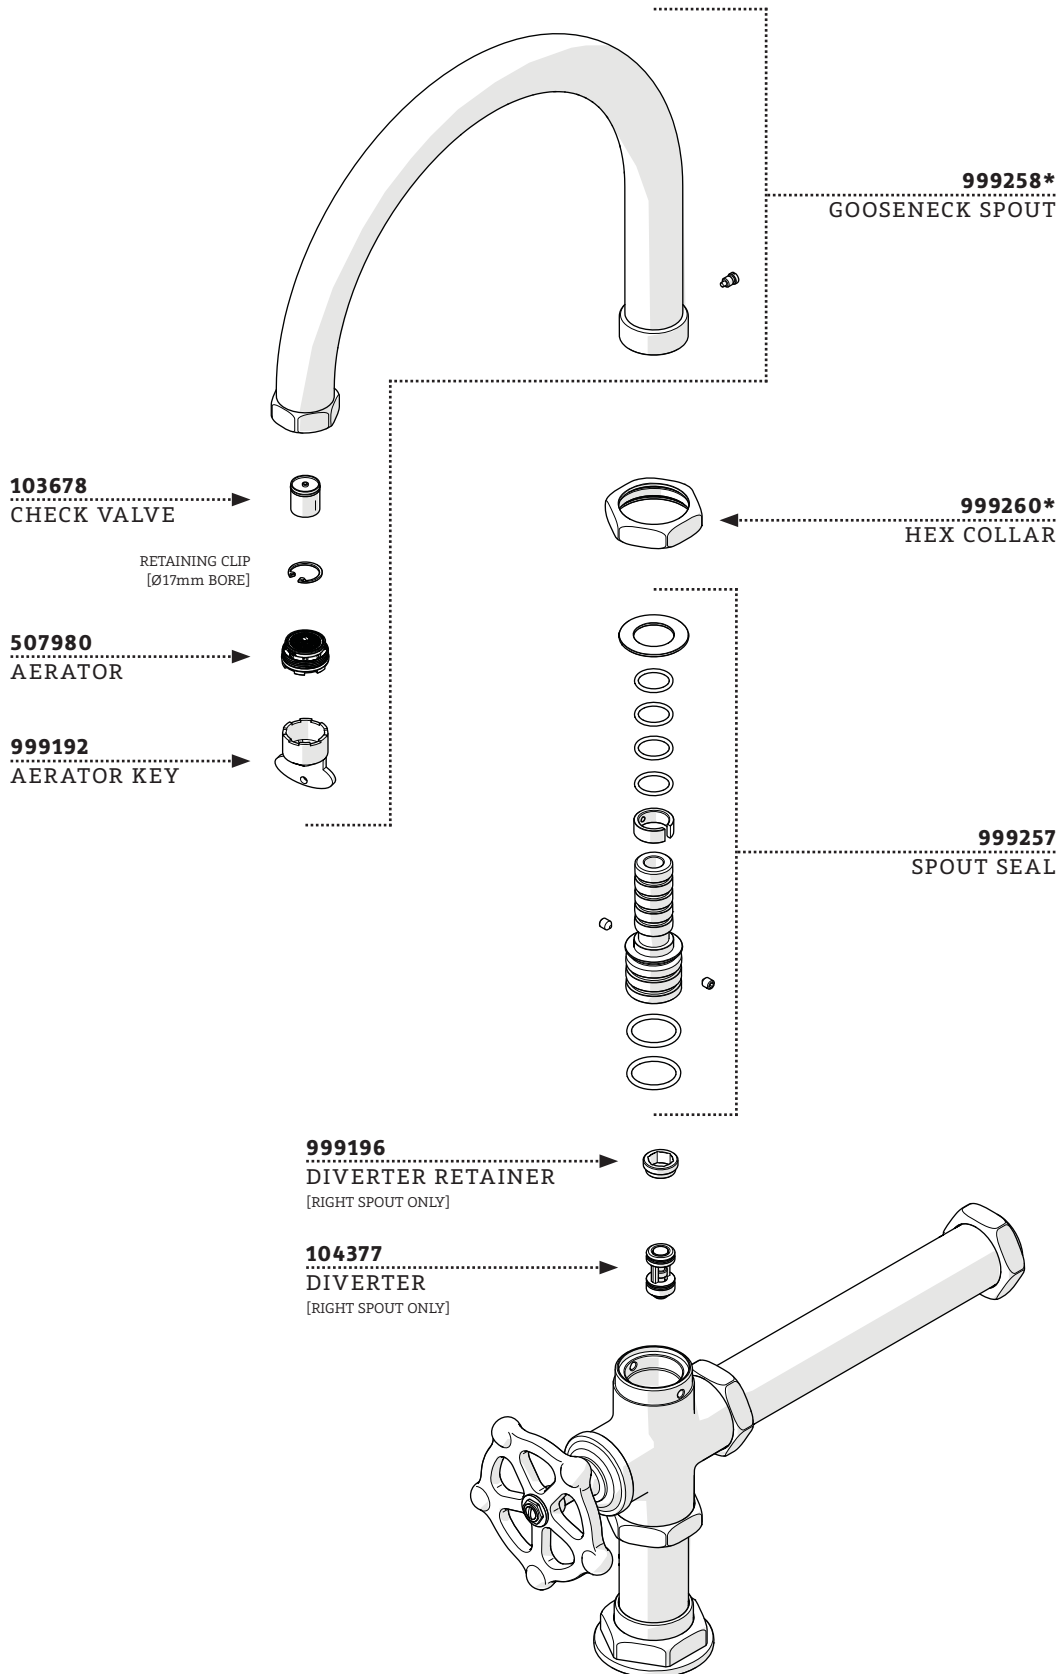

ESTB. 1978

WATERWORKS

SERVICE PARTS

STYLES: RGKM50

*FINISH/COLOR MUST BE SPECIFIED WHEN ORDERING
++SUPPLIED AS A PAIR

DOCUMENT: SPRG03_REV02

ESTB. 1978

WATERWORKS

SERVICE PARTS

STYLES: RGKM50

*FINISH/COLOR MUST BE SPECIFIED WHEN ORDERING
++SUPPLIED AS A PAIR

DOCUMENT: SPRG03_REV02

ESTB. 1978

WATERWORKS

SERVICE PARTS

STYLES: RGKM50

*FINISH/COLOR MUST BE SPECIFIED WHEN ORDERING
++SUPPLIED AS A PAIR

DOCUMENT: SPRG03_REV02

ESTB. 1978

WATERWORKS

SERVICE PARTS

STYLES: RGKM50

*FINISH/COLOR MUST BE SPECIFIED WHEN ORDERING
++SUPPLIED AS A PAIR