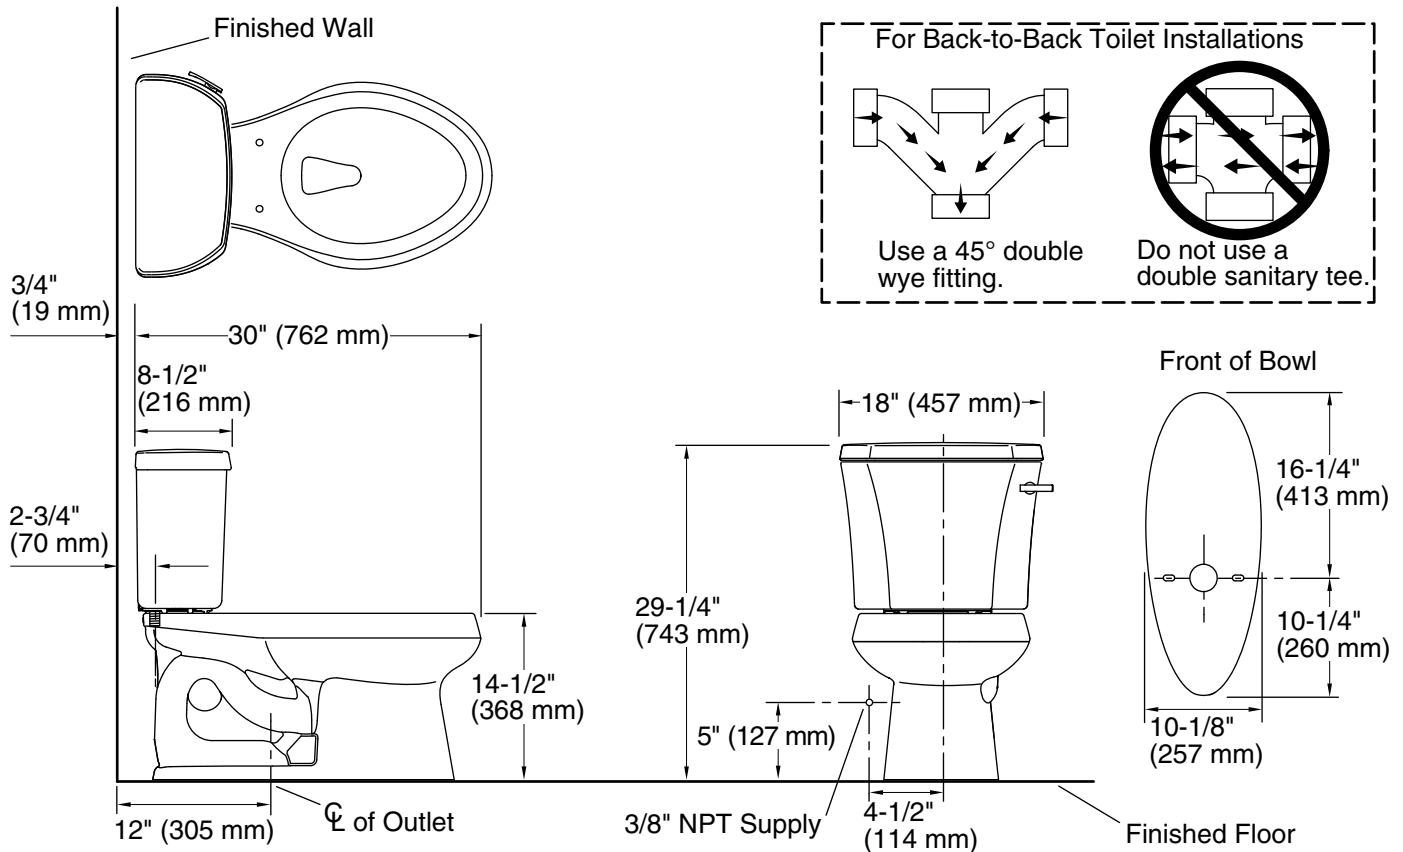

Features

- Two-piece toilet.
- Elongated bowl offers added room and comfort.
- 1.28 gpf (4.8 lpf).
- 2-1/8" (54 mm) fully-glazed trapway.
- Right-hand trip lever included.
- Tank locks included.
- Combination consists of the K-4467-TR tank and the K-4198 bowl.
- Coordinates with other products in the Wellworth collection.

Installation

- Standard 12" (305 mm) rough-in.
- Three-bolt installation.
- Seat and supply line sold separately.

Recommended Products/Accessories

K-4636 Cachet® Quiet-Close™ Elongated Toilet Seat
K-5588 Purefresh® Elongated Toilet Seat
K-4108 C³®-230 Elongated cleansing toilet seat
K-5420 Low-Profile Bolt Caps
K-9379 Trip Lever
1023457 Wax Ring/Hardware Kit
1265114 Connector Hose
K-23726 Drain treatment

Color	Code	Description
	0	White
	96	Biscuit

Technical Information

All product dimensions are nominal.

Toilet type:	Two-piece, Floor-mount
Waste Outlet:	Floor
Bowl shape:	Elongated
Flush type:	Class Five®
Trap passageway:	2-1/8" (54 mm)
Water Consumption	
Full:	1.28 gpf (4.8 lpf)
Water surface size:	11-1/4" x 8-1/4" (286 mm x 210 mm)
Rim to water surface:	5-1/4" (133 mm)
Rough-in:	12" (305 mm)
Seat-mounting holes:	5-1/2" (140 mm)

Notes

Install this product according to the installation instructions.

For back-to-back toilet installations: Use only a 45° double wye fitting.