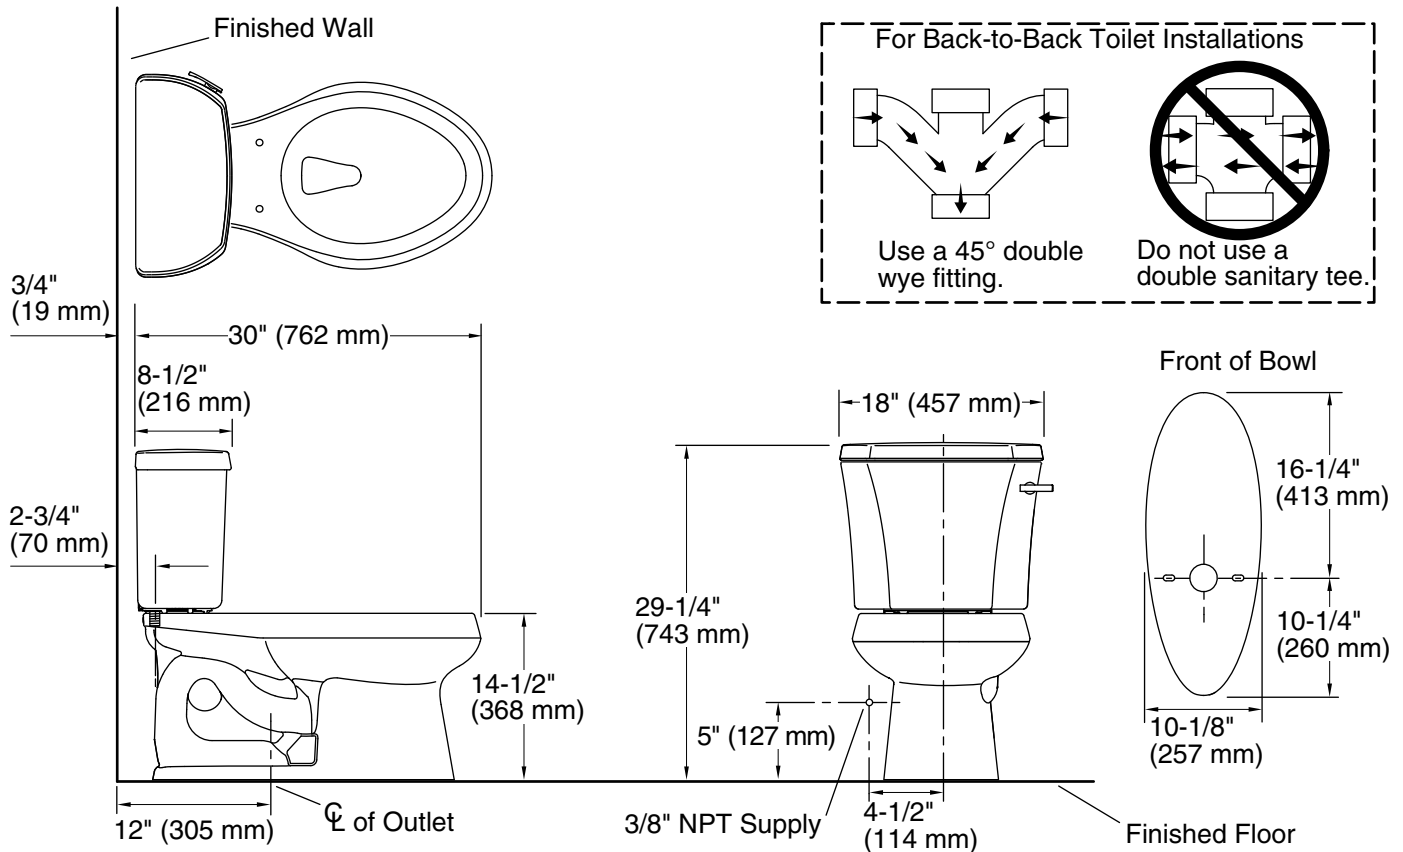

Installation

- Standard 12" (305 mm) rough-in.
- Three-bolt installation.
- Seat and supply line sold separately.

Water Conservation & Rebates

- Eligible for consumer rebates in some municipalities.

Recommended Products/Accessories

Included Components

Product consists of:

K-4198 Elongated Bowl
K-4467-RA Toilet tank, 1.28 gpf

Additional Components:

Bolt cap accessory pack
Tank accessory pack
Tank cover
Trip lever

Codes/Standards

ASME A112.19.2/CSA B45.1
DOE - Energy Policy Act 1992
EPA WaterSense®

Technical Information

All product dimensions are nominal.

Toilet type: Two-piece, Floor-mount

Waste Outlet: Floor

Bowl shape: Elongated

Flush type: Class Five®

Trap passageway: 2-1/8" (54 mm)

Water Consumption

Full: 1.28 gpf (4.8 lpf)

Water surface size: 11-1/4" x 8-1/4" (286 mm x 210 mm)

Rim to water surface: 5-1/4" (133 mm)

Rough-in: 12" (305 mm)

Seat-mounting holes: 5-1/2" (140 mm)

Notes

Install this product according to the installation instructions.