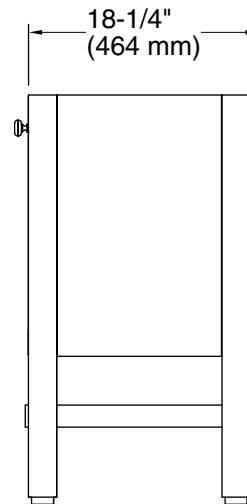

Features

- Finishes resist moisture, scratches, and stains.
- Three-way adjustable slow-close door hinges with 100-degree opening capability for easy cabinet access.
- Includes decorative cabinet hardware.
- Combines with the K-2979 Tresham integrated sink (sold separately) for a complete vanity.
- Coordinates with the K-2684 Tresham tall storage tower and K-2607 Tresham pull-out bridge (sold separately, only available in Woodland (-F69) finish).
- Coordinates with other products in the Tresham collection.

Technical Information

All product dimensions are nominal.

Notes

Install this product according to the installation guide.

Select the type of fastener based on the wall material. A minimum 500 lb (227 kg) load bearing fastener is recommended.