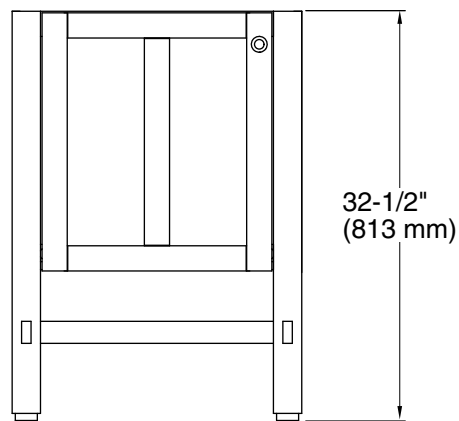

Features

- Finishes resist moisture, scratches, and stains.
- Three-way adjustable slow-close door hinges with 100-degree opening capability for easy cabinet access.
- Includes decorative cabinet hardware.
- Combines with the K-2979 Tresham integrated sink (sold separately) for a complete vanity.
- Coordinates with the K-2684 Tresham tall storage tower and K-2607 Tresham pull-out bridge (sold separately, only available in Woodland (-F69) finish).
- Coordinates with other products in the Tresham collection.

Technical Information

All product dimensions are nominal.

Notes

Install this product according to the installation guide.

Select the type of fastener based on the wall material. A minimum 500 lb (227 kg) load bearing fastener is recommended.