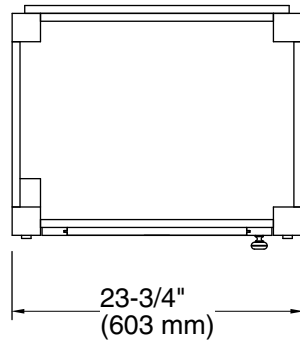

Technical Information

All product dimensions are nominal.

Notes

Install this product according to the installation guide.

Select the type of fastener based on the wall material. A minimum 500 lb (227 kg) load bearing fastener is recommended.