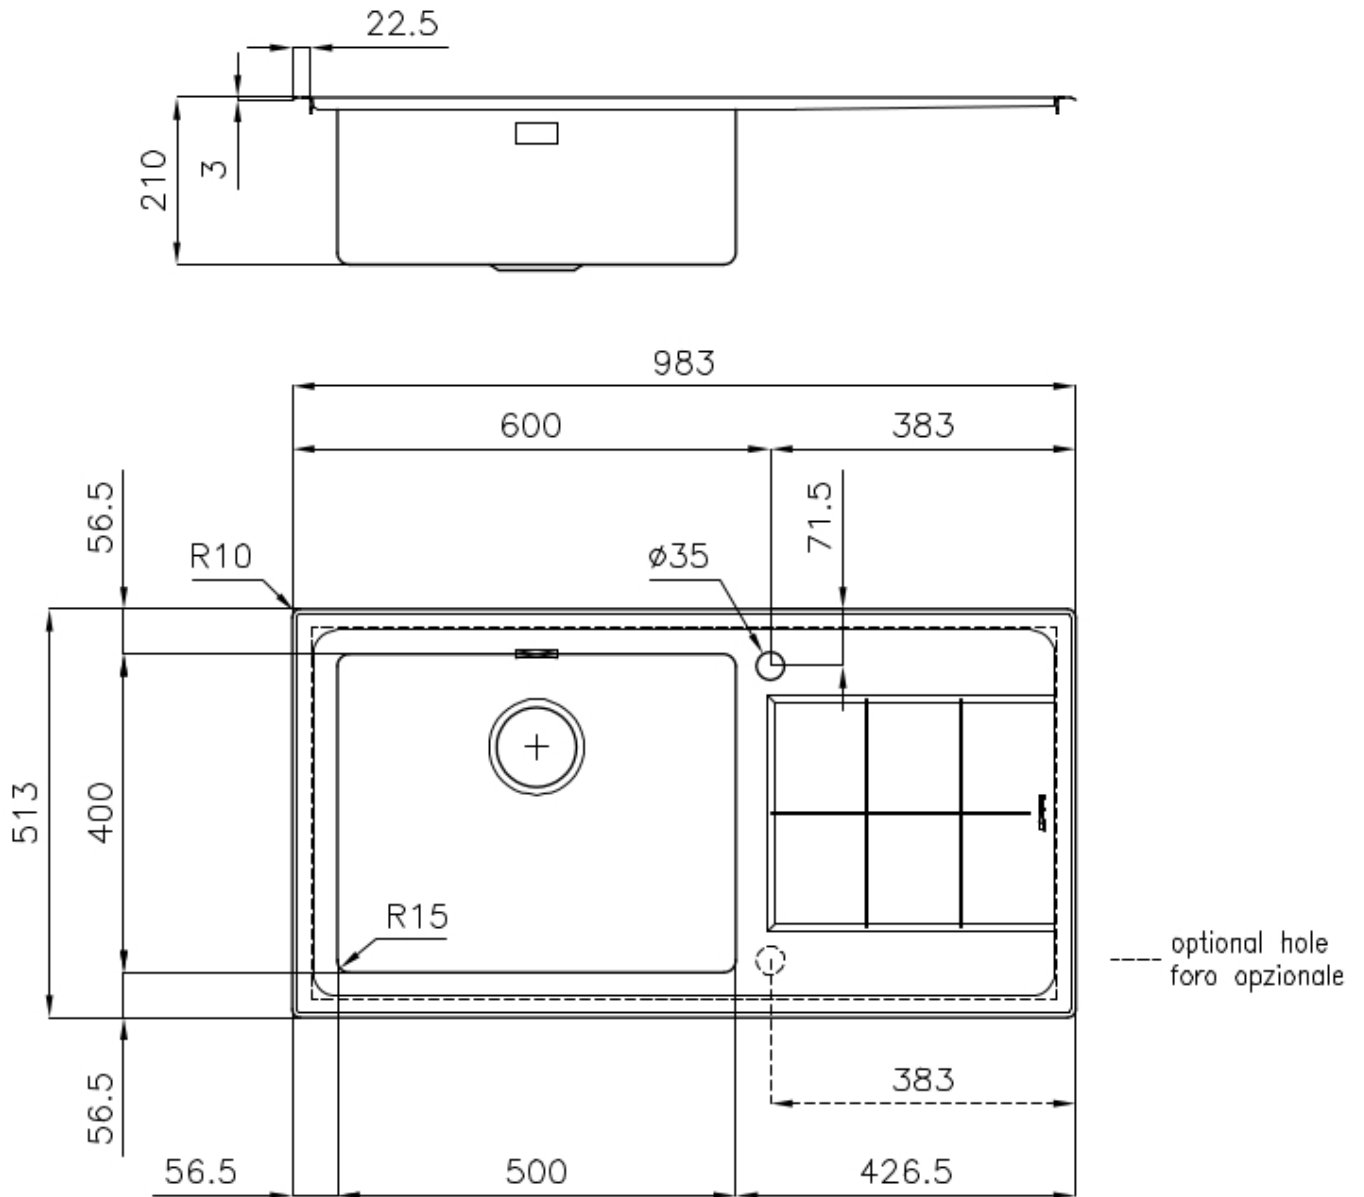

TECHNICAL DATA

OPTIONAL ACCESSORIES