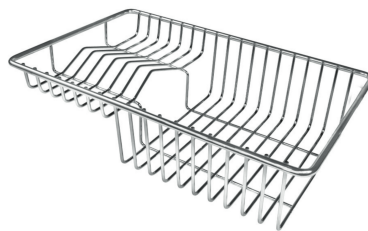

Glass chopping board 8631 300

HPDE Twin chopping board 8644 101

Stainless steel plate rack 8100 154

White bowl 8153 100