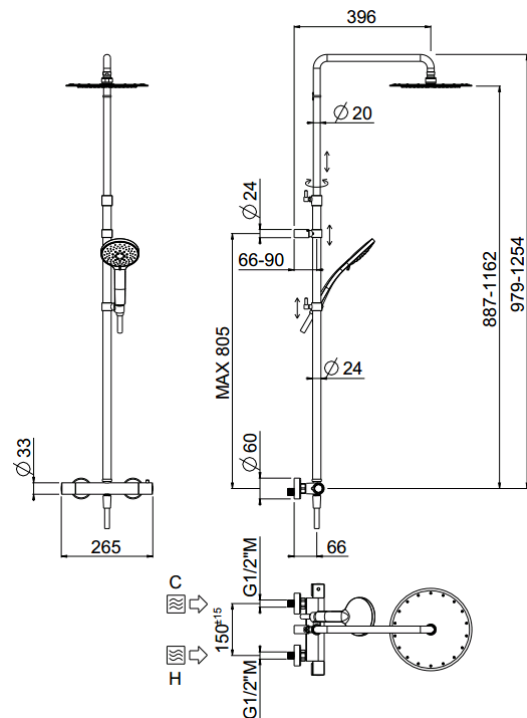

Rigoletto telescopic

Rigoletto telescopic, MySlim shower head
00-1955-N-CR

TECHNICAL INFORMATION

Bridge telescopic shower column including exposed thermostatic mixer with diverter and brass handles, turning bar with adjustable mounting. Round ultra-thin shower head, Ø300, non-liming in stainless steel. 3 jets non-liming shower in ABS. Smooth double anti-torsion PVC flexible hose, cm 150. CHROME

Flow rate:
x rubinetto

PICTURE

SPARE PARTS

ORIC031
T°

ORIC032
2 vie / ways

FEATURES

rain jet

central jet

side jet

double anti-torsion

adjustable
telescopic shower
column

TECHNICAL DRAWING

FINISHINGS