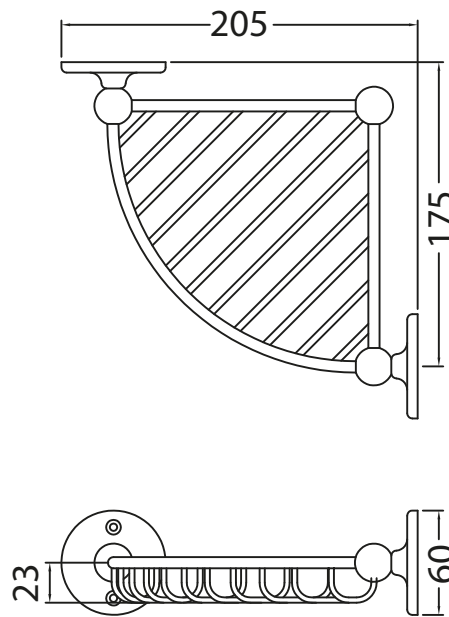

Catchpole & Rye

Saracens Dairy,
Pluckley,
Kent. U.K.
TN27 0SA.
TEL: +44 (0)1233 840840
EMAIL: info@catchpoleandrye.com

Product Range:
Accessories

Product Name:
The Empire Wire Corner Basket

DIMENSIONAL DATA SHEET
DATE: AUGUST 2018

NOTES:
DIMENSIONS IN MILLIMETRES.
WHILST EVERY EFFORT IS MADE TO ENSURE THE ACCURACY OF THESE DATA SHEETS THEY ARE SUBJECT TO CHANGE WITHOUT NOTICE AS PART OF THE COMPANY'S PRODUCT DEVELOPMENT PROCESS.