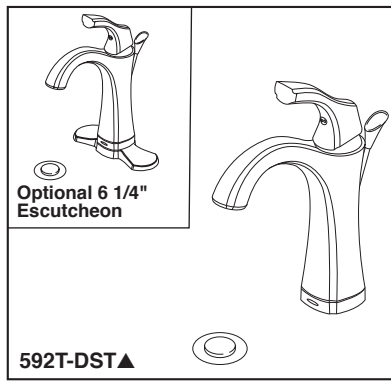

see what Delta can do™

BATHROOM FAUCET

- Addison™ Bath Collection
- Single Handle Deck Mount

FEATURES:

- Touch₂O_{xt}™ Technology
- DIAMOND Seal® Technology

STANDARD SPECIFICATIONS:

- Max. flow rate 1.2 gpm @ 60 psi, 4.5 L/min @ 414 kPa
- One or three hole mount (escutcheon optional, included)
- Diamond coated ceramic cartridge
- 3/8" O.D. straight, staggered PEX supply lines
- Spout rotates 360°
- Red/Blue indicator markings
- Handle motion "Euro Style"
- LED indicator light signals on-off, water temperature and when batteries run low
- Uses 6 AA (included) or 6 C (optional) batteries
- Optional (EP73954) 120V AC adapter available (3 prong grounded outlet required)
- Plastic pop-up

WARRANTY

- Parts and Finish - Lifetime limited warranty; or for commercial purchasers, 10 years for multi-family residential (apartments and condominiums) and 5 years for all other commercial uses, in each case from the date of purchase.
- Electronic Parts and Batteries (if applicable) - 5 years from the date of purchase; or for commercial purchasers, 1 year from the date of purchase. No warranty is provided on batteries.

COMPLIES WITH:

- ASME A112.18.1 / CSA B125.1
- ASME A112.18.2 / CSA B125.2
- Indicates compliance to ICC/ANSI A117.1 - Valve control only
- Verified compliant with .25% weighted average wetted Pb content regulations.
- EPA WaterSense®

Submitted Model No.: _____

Specific Features: _____