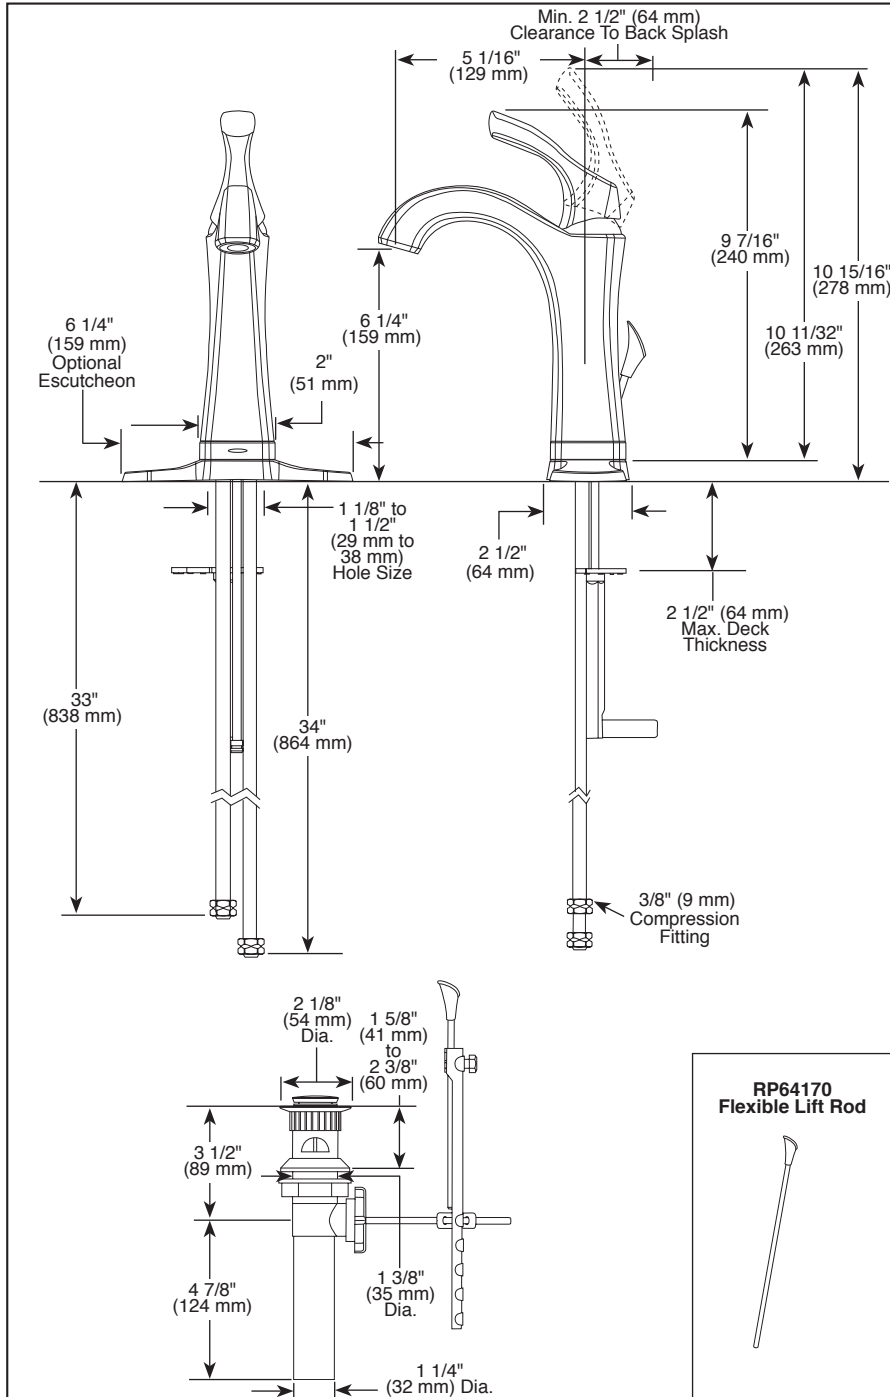

▲ Designate Proper Finish Suffix

Delta reserves the right (1) to make changes in specifications and materials, and (2) to change or discontinue models, both without notice or obligation. Dimensions are for reference only. See current full-line price book or www.deltafaucet.com for finish options and product availability.

DSP-L-592T-DST Rev. H

Delta Faucet Company

55 E. 111th Street, Indianapolis, IN 46280
350 South Edgeware Road, St. Thomas, ON N5P 4L1
© 2020 Delta Faucet Company