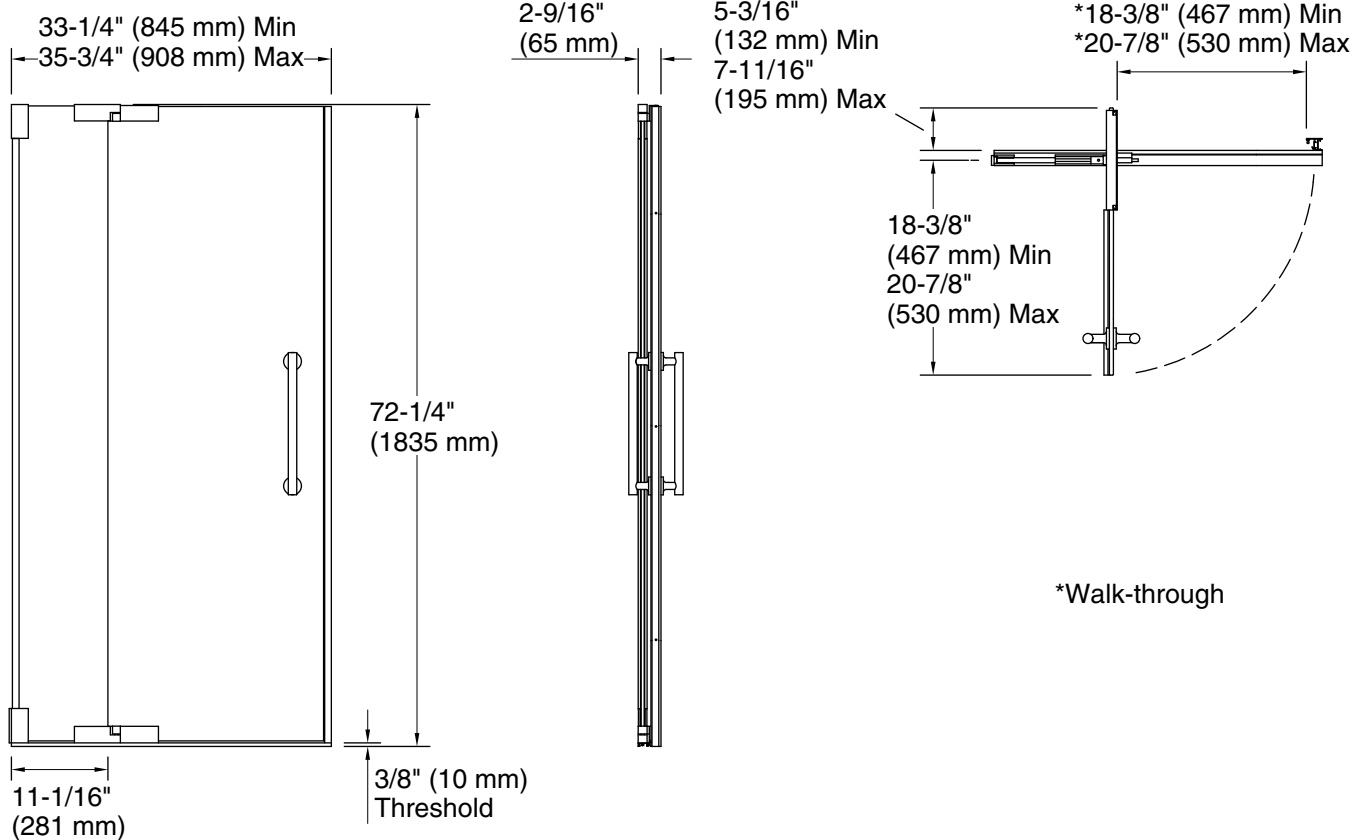

Included Components

Product consists of:

K-705756-L Glass Panel and Sidelite
K-705763 Shower Door Assembly Kit
K-705767 Shower Door Handles

Codes/Standards

CPSC 16CFR 1201
ANSI Z97.1

KOHLER® One-Year Limited Warranty

Available Glass Options

Code	Description
L	Crystal Clear

Technical Information

All product dimensions are nominal.

Installation type: For shower base installation

Opening style: Pivot

Opening Width - Min: 33-1/4" (845 mm)

Opening Width - Max: 35-3/4" (908 mm)

Walk-through - Min: 18-3/8" (467 mm)

Walk-through - Max: 20-7/8" (530 mm)

Base-To-Wall Radius 3/8" (10 mm)

– Max:

Glass thickness: 1/2" (13 mm)

Glass coating: CleanCoat®

Notes

Install this product according to the installation guide.

The vertical opening should be a minimum of 74-1/4" (1886 mm) to allow for installation clearance.