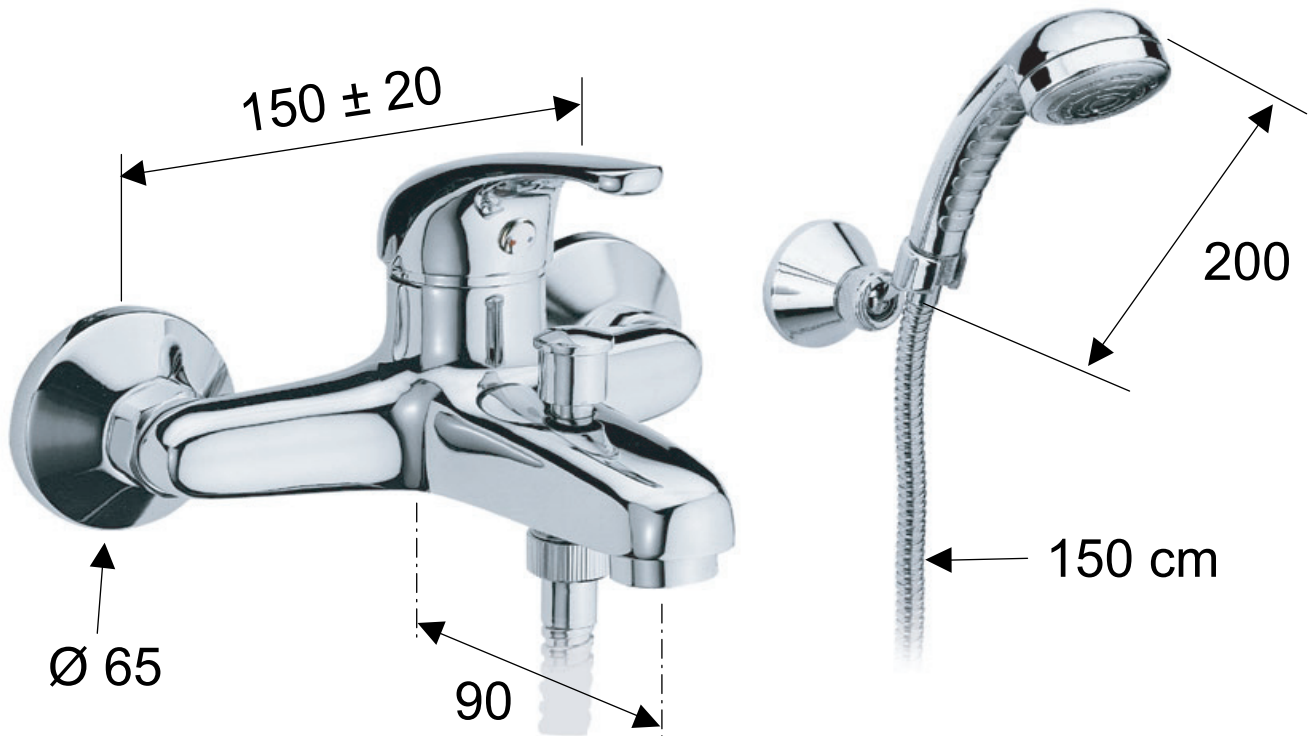

DANIEL

SCHEDA TECNICA TECHNICAL FEATURES

ART. COD.

MT16610

MATERIALI / MATERIALS

OTTONE CROMATO / CHROME PLATED BRASS

CROMATURA / CHROME PLATING

UNI EN 248