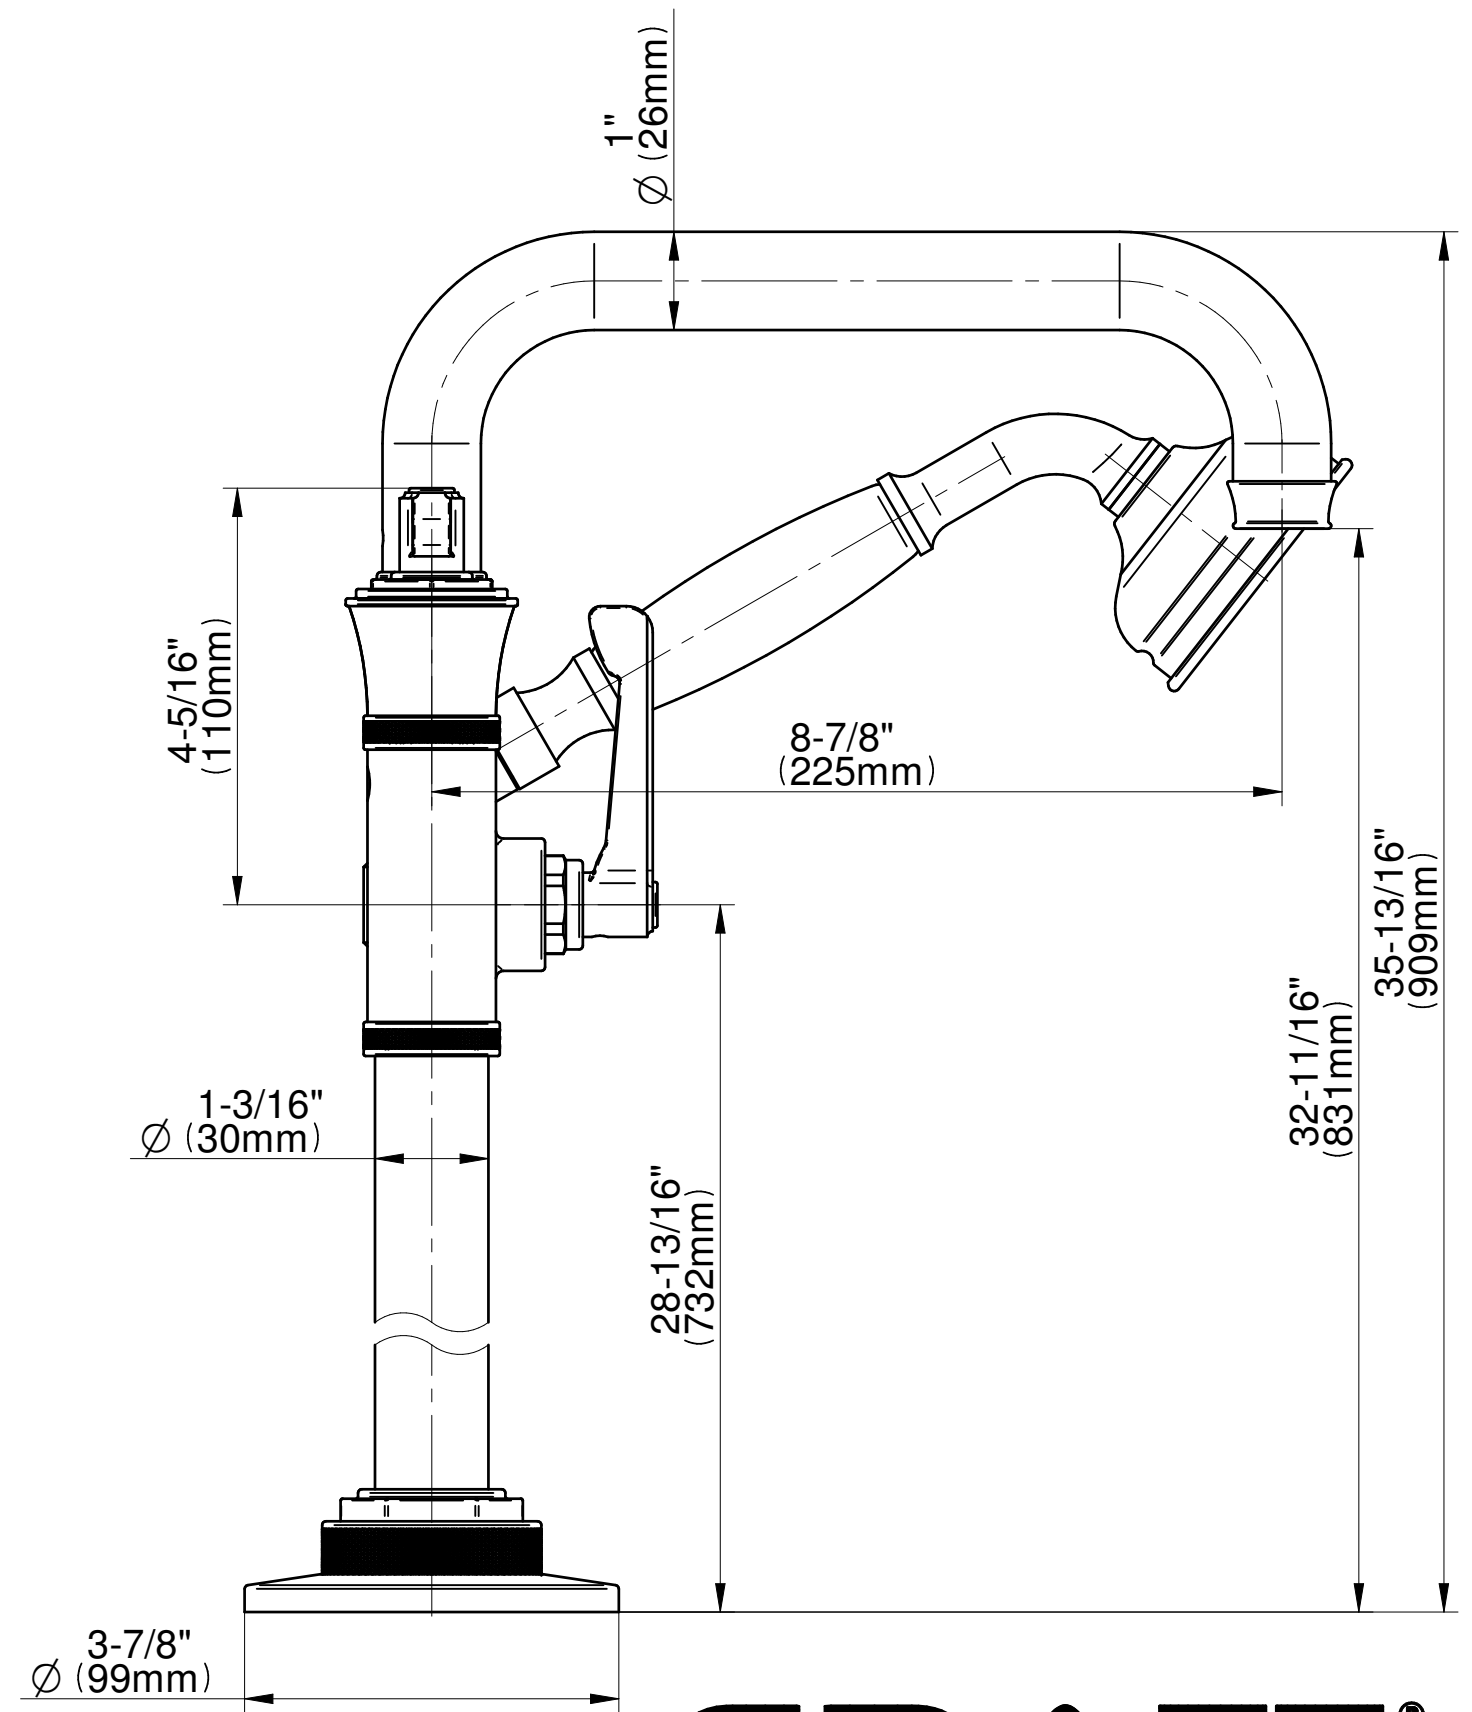

E-11657-LM60B

VIGNOLA Series

GRAFF[®]
CUTTING EDGE DESIGN