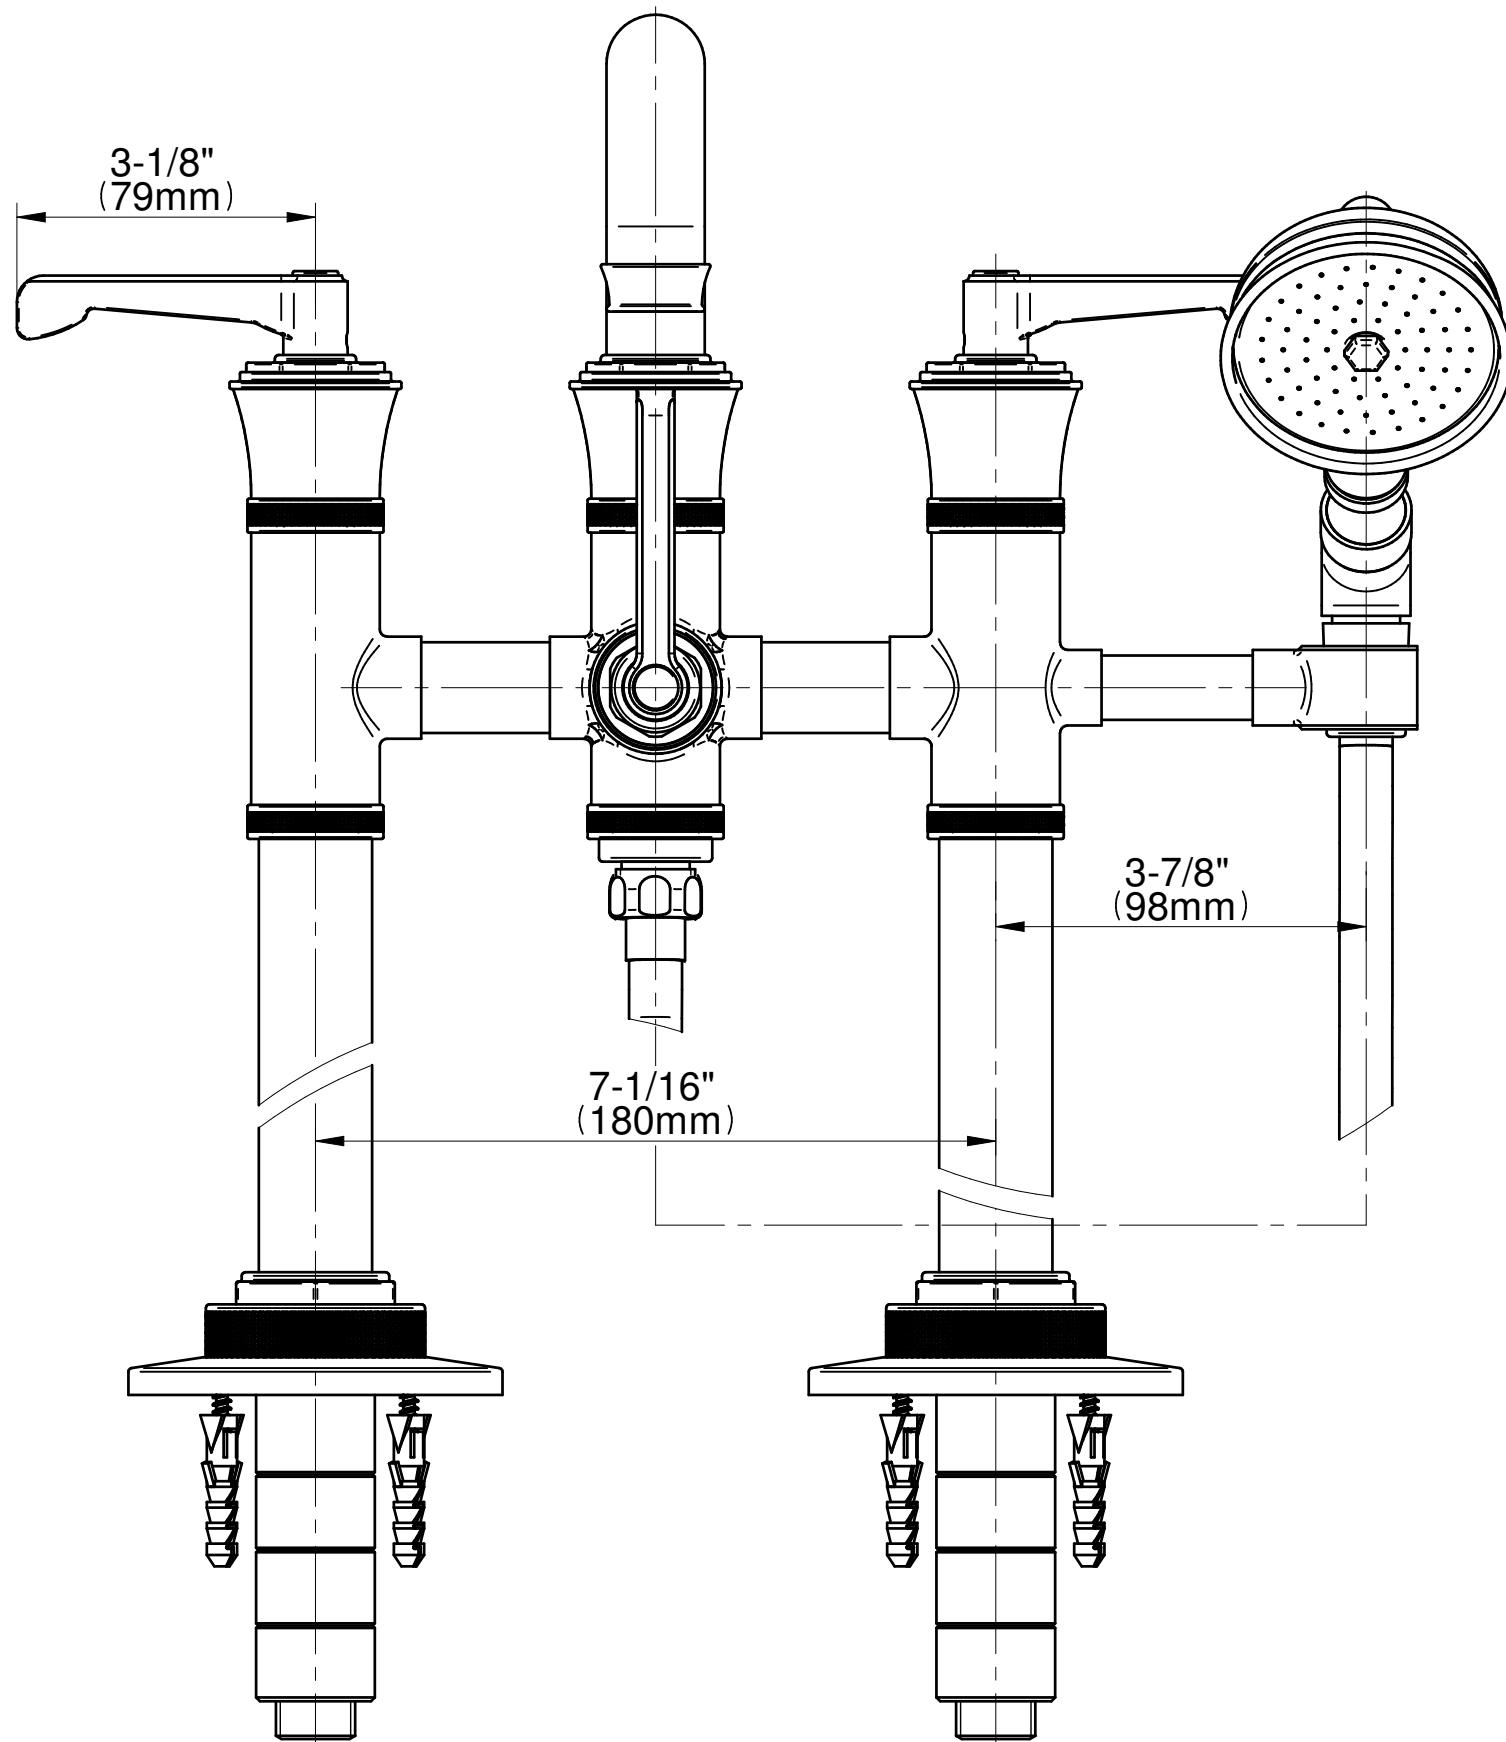

E-11657-LM60B

VIGNOLA Series

GRAFF[®]
CUTTING EDGE DESIGN