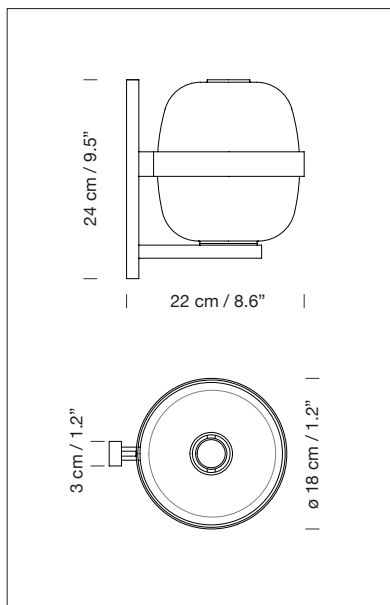

APPROXIMATE WEIGHT (unpacked)

1,55 kg / 3.31 lb

REGULATIONS

CE

IP 20

UNE-EN 60598

UNE-EN 55015

UNE-EN 60529

Non-class 2

Dry location only

UL-1598

E-353545

MAINTENANCE

Clean with a smooth cloth. It is advised not to use any ammonia, solvent or abrasive products.

OTHERS

The lamp is delivered in different packages.

The assembly instructions are delivered with the product.

MODEL

Collection

Table lamps