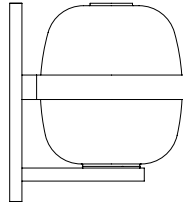

Wally

Miguel Milá, 1962

Wall Lamp

The little sister of Miguel Milá's very famous Cesta lamp, both designed over fifty years ago. It is an iconic, almost traditional piece; the heiress of a moral design that adapts to us very naturally. Wally retains the qualities and formal elegance of its big sister. Smaller and lighter to carry, it can be moved around easily, forging a new relationship with users.

GENERAL DESCRIPTION

Metal structure with dark bronze finish.
White opal glass lampshade.

LIGHT SOURCE

Recommended light sources:

LED bulb: 8 W*

Compact fluorescent: 11 W*

Incandescent: Max. 25 W*

E27-E26 (Max. hgt. 105 mm / 4.1")

*UL market: 7 W.

APPROXIMATE WEIGHT (unpacked)

1,55 kg / 3.31 lb

REGULATIONS

CE

IP 20

UNE-EN 60598

UNE-EN 55015