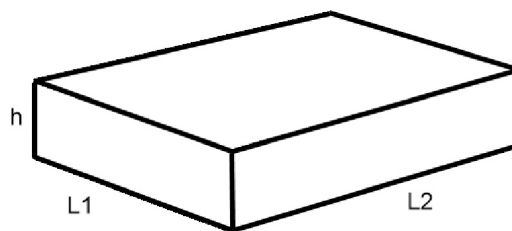

With remote controller.

Warm grey color.

Dimensions: 2100 mm x 2100 mm x h. 670 mm.

## QUADRAT POOL

9S5TWGRS-T Disegno Complessivo / Overall Drawing

**QUADRAT POOL****9S5TWGRS-T**

Dati operativi / Specifications		
Dimensioni / Dimensions	2110 x 2110 x h. 600 mm	83 5/64 x 83 5/64 x 23 5/8 inc
Marcatura CE / CE Marking	Si	
Peso netto / Net weight	363.00 kg	800.73 lb
Peso operativo / Working weight	1620.00 kg	3572.10 lb
Capacità / Capacity	1062.00 l	291.03 gal

**QUADRAT POOL****9S5TWGRS-T**    Pesi e Misure / Weights and Sizes

Peso ( Kg ) Weight ( lb )	430,00 ( Kg )	947,98 ( lb )
Volume ( dc3 ) - ( in3 )	4428,61 ( dc3 )	270250,17 ( in3 )
h ( mm ) - ( in )	915,00 ( mm )	36,02 ( in )
L1 ( mm ) - ( in )	2200,00 ( mm )	86,61 ( in )
L2 ( mm ) - ( in )	2200,00 ( mm )	86,61 ( in )