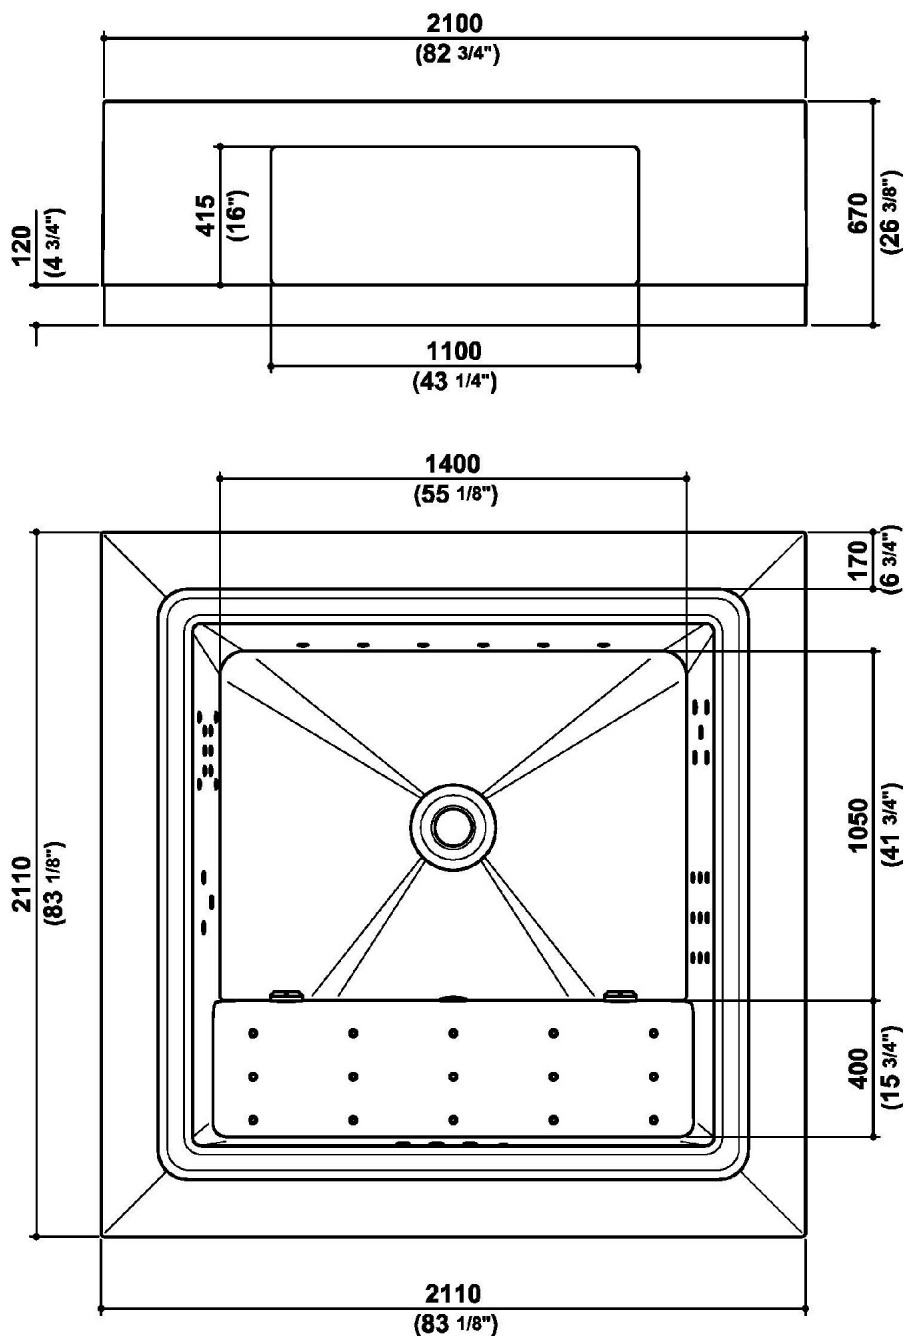

Con telecomando.

Colore warm grey.

Dimensioni: 2100 mm x 2100 mm x h. 670 mm.

Free standing tub with skimming lip, built with a special fiberglass/gelcoat anti-osmosis. Steel support frame resting on 8 adjustable feet. Aesthetic skirting with function of safety tank. Inox nozzles.

With remote controller.

Warm grey color.

Dimensions: 2100 mm x 2100 mm x h. 670 mm.

## QUADRAT POOL

9S5TWGRS-T Disegno Complessivo / Overall Drawing

**QUADRAT POOL****9S5TWGRS-T**

Dati operativi / Specifications		
Dimensioni / Dimensions	2110 x 2110 x h. 600 mm	83 5/64 x 83 5/64 x 23 5/8 inc
Marcatura CE / CE Marking	Si	
Peso netto / Net weight	363.00 kg	800.73 lb
Peso operativo / Working weight	1620.00 kg	3572.10 lb
Capacità / Capacity	1062.00 l	291.03 gal

**QUADRAT POOL****9S5TWGRS-T**    Pesi e Misure / Weights and Sizes

Peso ( Kg ) Weight ( lb )	430,00 ( Kg )	947,98 ( lb )
Volume ( dc3 ) - ( in3 )	4428,61 ( dc3 )	270250,17 ( in3 )
h ( mm ) - ( in )	915,00 ( mm )	36,02 ( in )
L1 ( mm ) - ( in )	2200,00 ( mm )	86,61 ( in )
L2 ( mm ) - ( in )	2200,00 ( mm )	86,61 ( in )