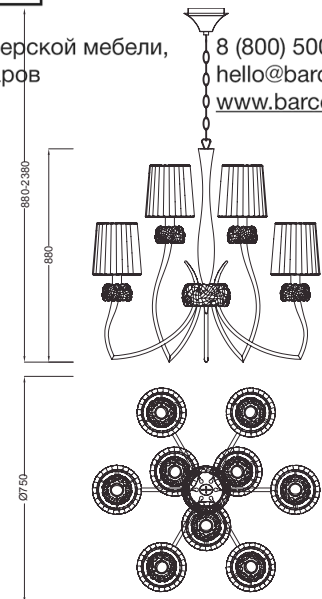

4630/4730 - Colgante/Pendant Lamp

Продажа дизайнерской мебели,
света и аксессуаров
по всей России

8 (800) 500-70-36
hello@barcelonadesign.ru
www.barcelonadesign.ru

1. **4630**
   E14 9x13W - 220/240V (no incl.)
   Cromo - Chrome Pantalla blanca - White Shade
2. **4730**
   E14 9x13W - 220/240V (no incl.)
   Cuero - Antique brass Pantalla blanca - White Shade