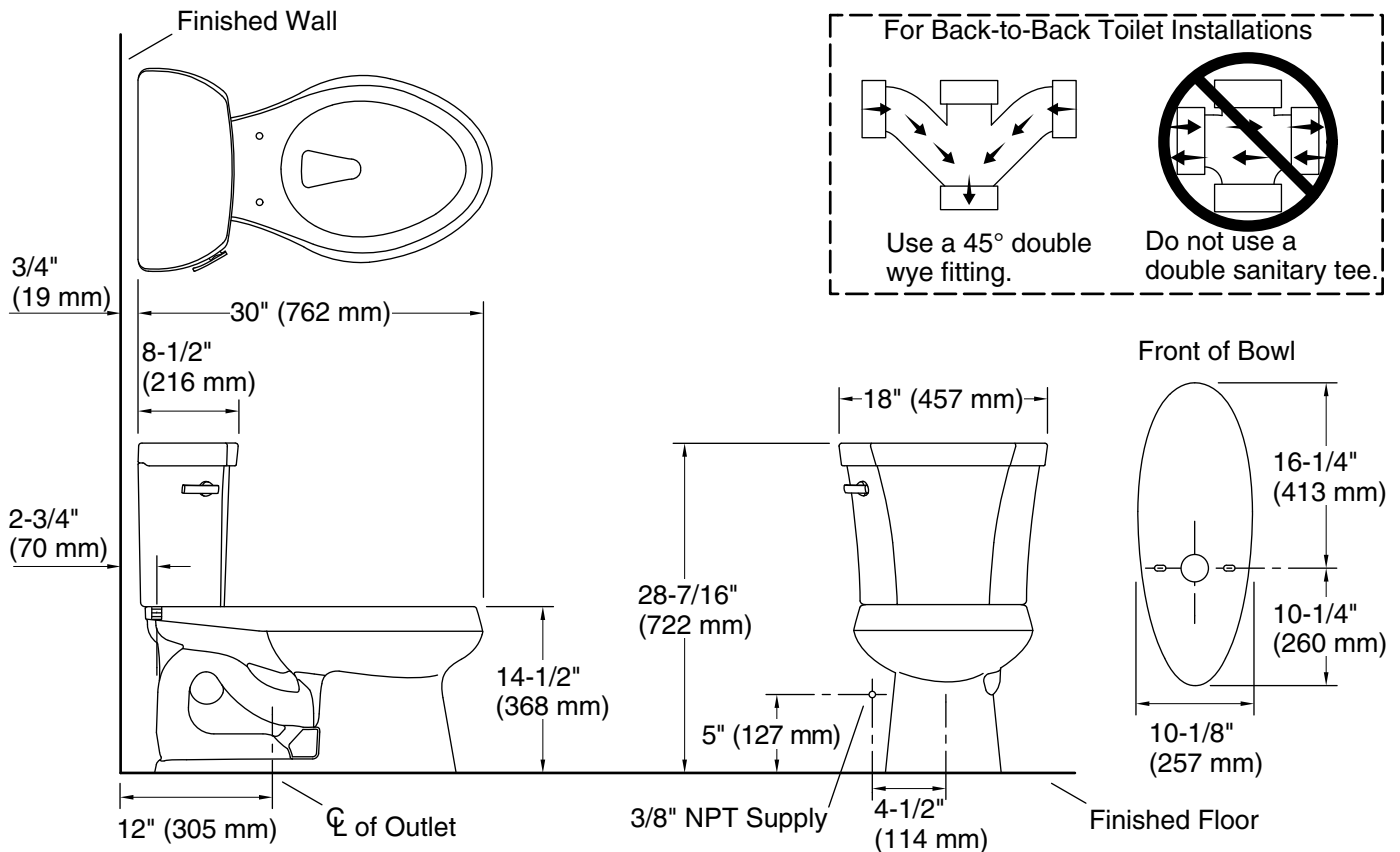

## Features

- Two-piece toilet.
- Elongated bowl offers added room and comfort.
- 1.6 gallons per flush (gpf).
- Standard left-hand trip lever included.
- Combination consists of the K-4468 tank and the K-4198 bowl.
- Coordinates with other products in the Wellworth collection.
- S'agence aux autres produits de la collection Wellworth.

## Installation

- Standard 12" (305 mm) rough-in.
- Three-bolt installation.
- Seat and supply line sold separately.

## Technical Information

All product dimensions are nominal.

Toilet type:	Two-piece, Floor-mount
Waste Outlet:	Floor
Bowl shape:	Elongated
Flush type:	Class Five®
Trap passageway:	2-1/8" (54 mm)
Water Consumption	
Full:	1.6 gpf (6 lpf)
Water surface size:	11-1/4" x 8-1/4" (286 mm x 210 mm)
Rim to water surface:	5-1/4" (133 mm)
Rough-in:	12" (305 mm)
Seat-mounting holes:	5-1/2" (140 mm)

## Notes

Install this product according to the installation instructions.

For back-to-back toilet installations: Use only a 45° double wye fitting.