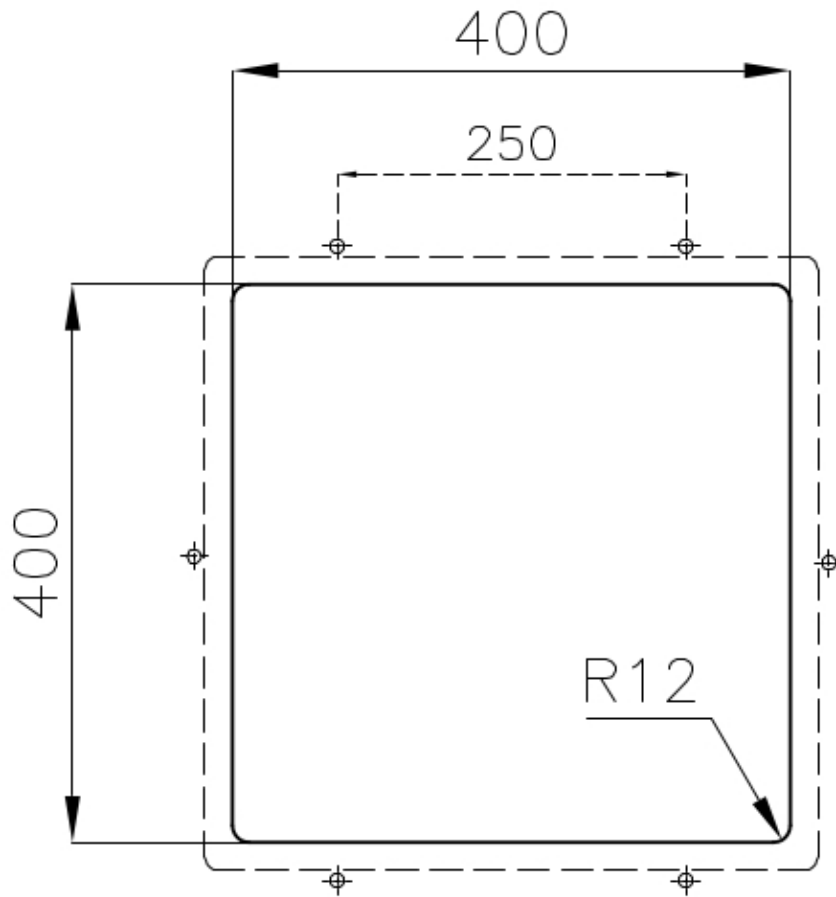

OPTIONAL ACCESSORIES