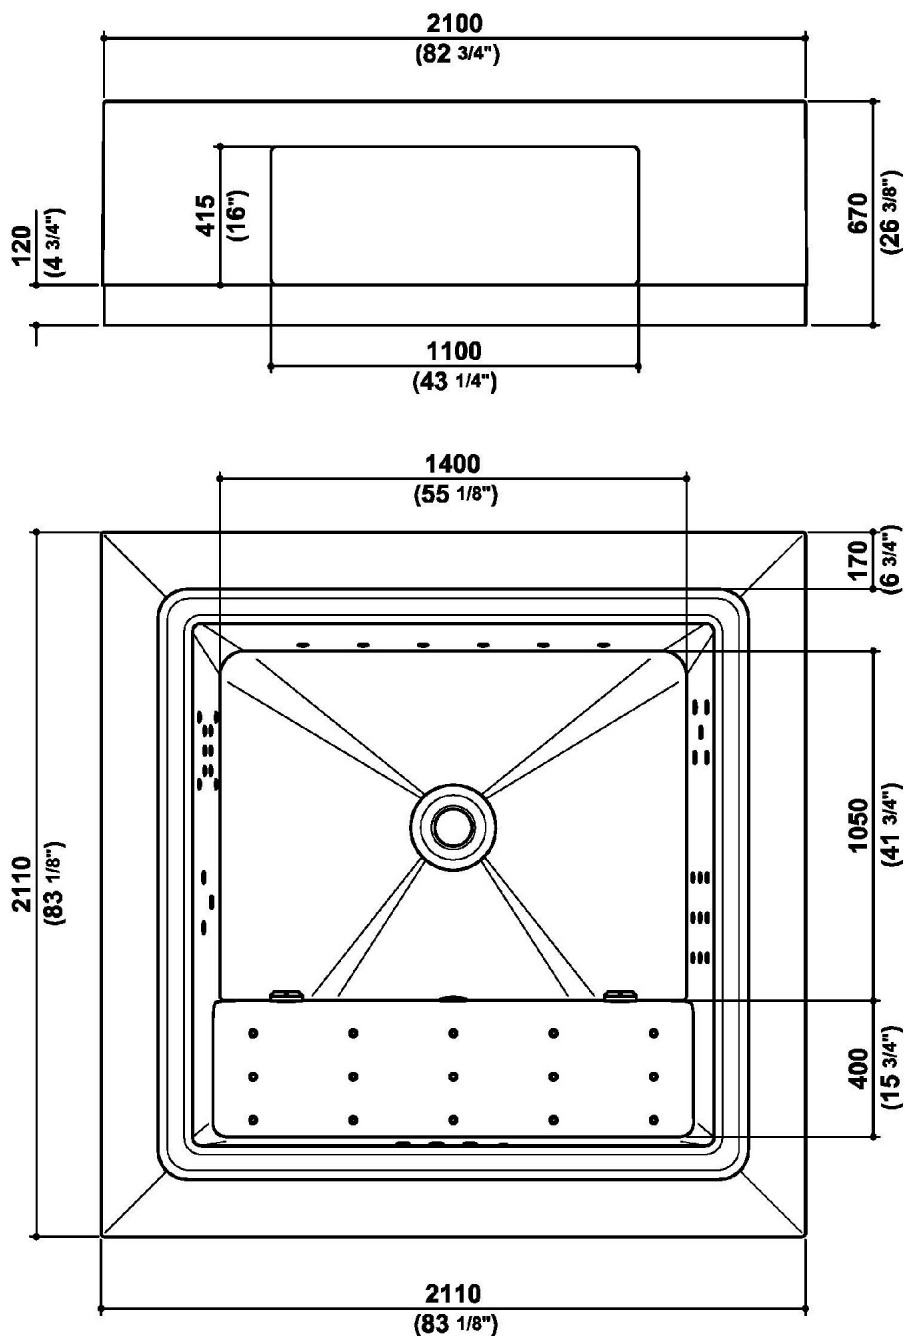

Con ozonizzatore, telecomando e impianto audio bluetooth.

Colore warm grey.

Dimensioni: 2100 mm x 2100 mm x h. 670 mm.

Free standing tub with skimming lip, built with a special fiberglass/gelcoat anti-osmosis. Steel support frame resting on 8 adjustable feet. Aesthetic skirting with function of safety tank. Inox nozzles.

With ozonator, remote controller and bluetooth audio system.

Warm grey color.

Dimensions: 2100 mm x 2100 mm x h. 670 mm.

## QUADRAT POOL

9S5TWGRSOTR Disegno Complessivo / Overall Drawing

**QUADRAT POOL**

9S5TWGRSOTR

Dati operativi / Specifications		
Dimensioni / Dimensions	2110 x 2110 x h. 600 mm	83 5/64 x 83 5/64 x 23 5/8 inc
Marcatura CE / CE Marking	Si	
Peso netto / Net weight	361.00 kg	796.32 lb
Peso operativo / Working weight	1620.00 kg	3572.10 lb
Capacità / Capacity	1062.00 l	291.03 gal

## 9S5TWGRSOTR Pesi e Misure / Weights and Sizes

Peso ( Kg ) Weight ( lb )	430,00 ( Kg )	947,98 ( lb )
Volume ( dc3 ) - ( in3 )	4428,61 ( dc3 )	270250,17 ( in3 )
h ( mm ) - ( in )	915,00 ( mm )	36,02 ( in )
L1 ( mm ) - ( in )	2200,00 ( mm )	86,61 ( in )
L2 ( mm ) - ( in )	2200,00 ( mm )	86,61 ( in )