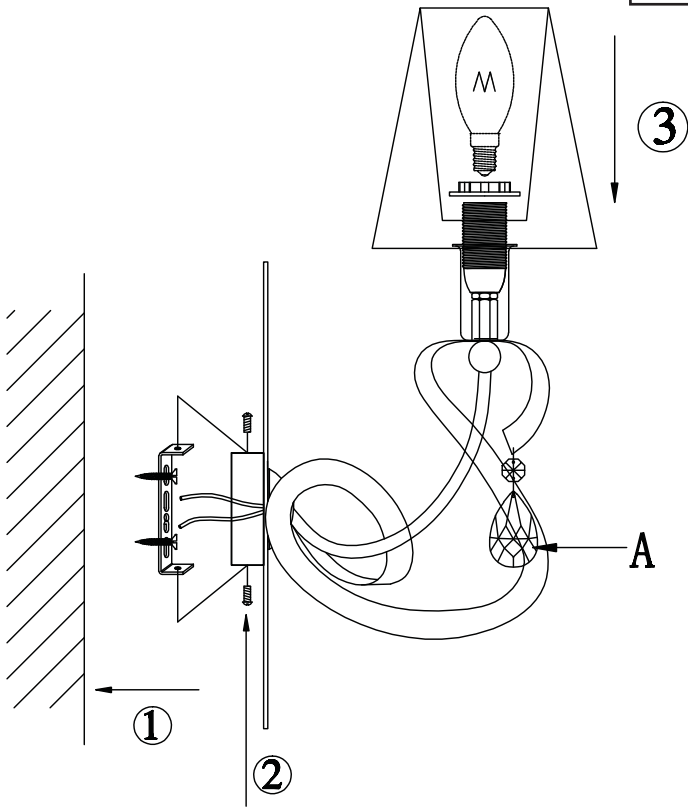

Instruction

Collection: Elegant
Series: Intreccio
Model: ARM010-02-W
Wall-mounted

– Wall-mounted

2 x E14 (40w)

MAYTONI
DECORATIVE LIGHTING

www.maytoni.de