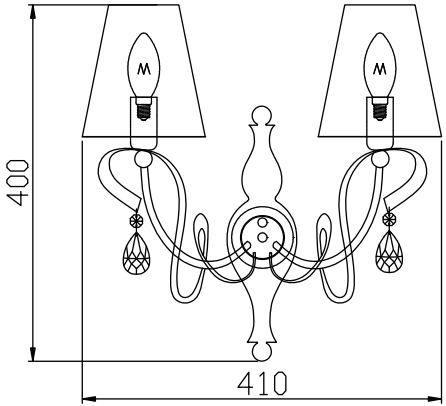

Instruction

Collection: Elegant
Series: Intreccio
Model: ARM010-02-W
Wall-mounted

– Wall-mounted

2 x E14 (40w)

MAYTONI
DECORATIVE LIGHTING

www.maytoni.de