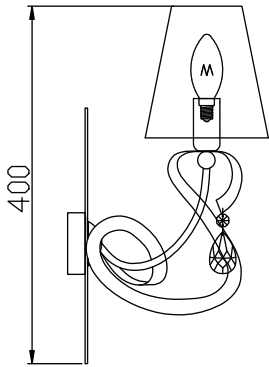

Instruction

Collection: Elegant
Series: Intreccio
Model: ARM010-02-W
Wall-mounted

– Wall-mounted

2 x E14 (40w)

MAYTONI
DECORATIVE LIGHTING

www.maytoni.de