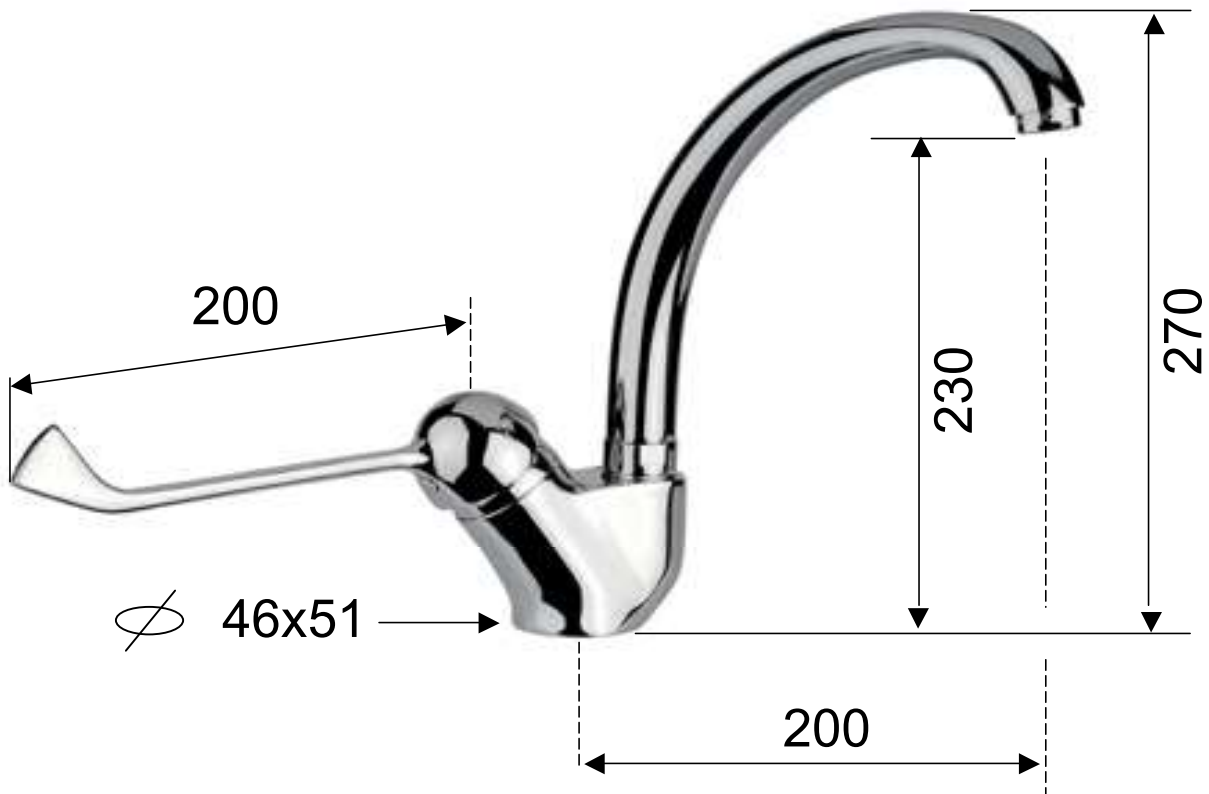

DANIEL

SCHEDA TECNICA TECHNICAL FEATURES

ART. COD.

S5618L

MATERIALI / MATERIALS

OTTONE CROMATO / CHROME PLATED BRASS

CROMATURA / CHROME PLATING

UNI EN 248