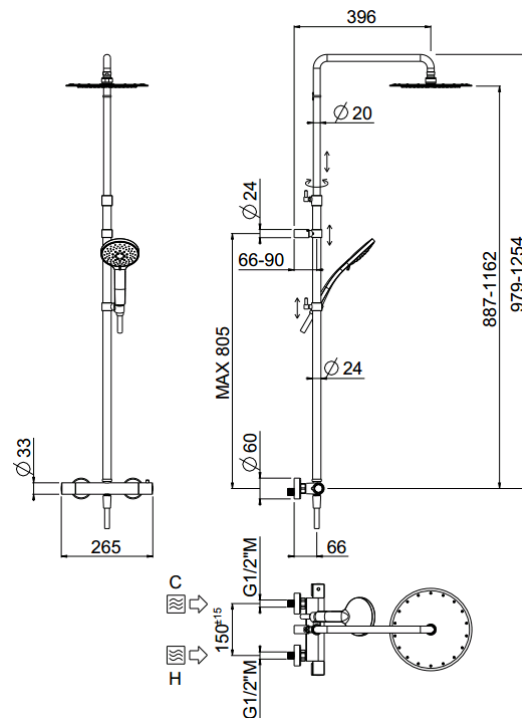

Rigoletto telescopic

Rigoletto telescopic, MySlim shower head
01-1954-N-CR

TECHNICAL INFORMATION

Bridge telescopic shower column including exposed mixer with diverter and brass handles, turning bar with adjustable mounting. Round ultra-thin shower head, Ø240, non-liming in stainless steel. 3 jets non-liming shower in ABS. Smooth double anti-torsion PVC flexible hose, cm 150. CHROME

Flow rate:
x rubinetto

PICTURE

SPARE PARTS

ORIC035
T°

ORIC032
2 vie / ways

FEATURES

rain jet

central jet

side jet

double anti-torsion

adjustable
telescopic shower
column

TECHNICAL DRAWING

FINISHINGS