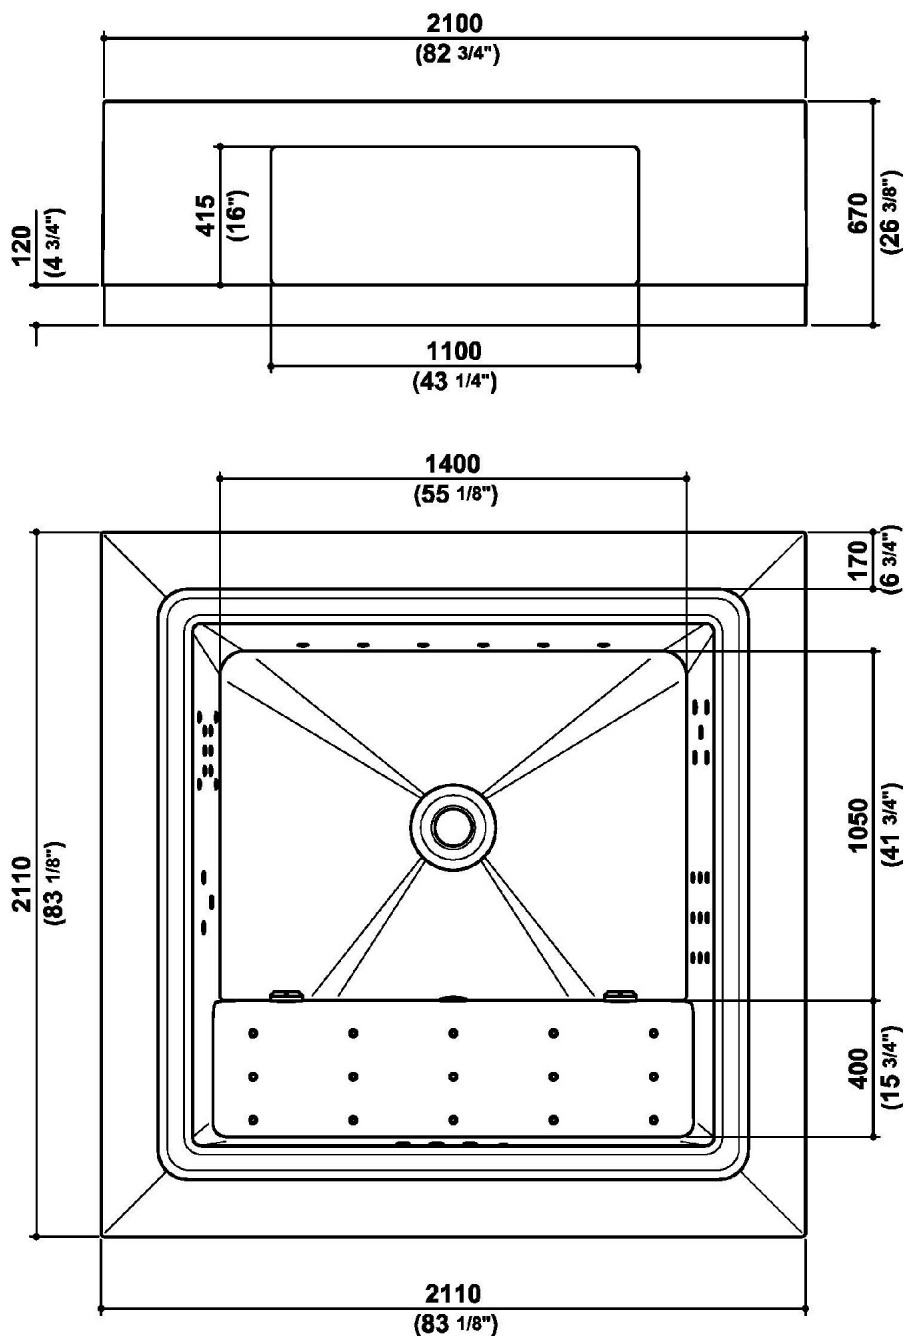

Con telecomando e impianto audio bluetooth.

Colore warm grey.

Dimensioni: 2100 mm x 2100 mm x h. 670 mm.

Free standing tub with skimming lip, built with a special fiberglass/gelcoat anti-osmosis. Steel support frame resting on 8 adjustable feet. Aesthetic skirting with function of safety tank. Inox nozzles.

With remote controller and bluetooth audio system.

Warm grey color.

Dimensions: 2100 mm x 2100 mm x h. 670 mm.

QUADRAT POOL

9S5TWGRS-TR Disegno Complessivo / Overall Drawing

QUADRAT POOL

9S5TWGRS-TR

Dati operativi / Specifications		
Dimensioni / Dimensions	2110 x 2110 x h. 600 mm	83 5/64 x 83 5/64 x 23 5/8 inc
Marcatura CE / CE Marking	Si	
Peso netto / Net weight	364.00 kg	802.94 lb
Peso operativo / Working weight	1620.00 kg	3572.10 lb
Capacità / Capacity	1062.00 l	291.03 gal

QUADRAT POOL**9S5TWGRS-TR** Pesi e Misure / Weights and Sizes

Peso (Kg) Weight (lb)	430,00 (Kg)	947,98 (lb)
Volume (dc3) - (in3)	4428,61 (dc3)	270250,17 (in3)
h (mm) - (in)	915,00 (mm)	36,02 (in)
L1 (mm) - (in)	2200,00 (mm)	86,61 (in)
L2 (mm) - (in)	2200,00 (mm)	86,61 (in)