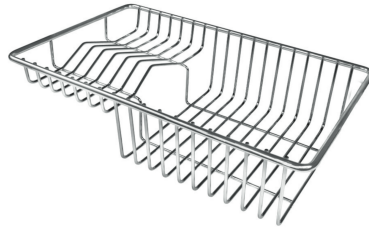

Perimetral overflow The overflow is always a security on the Foster sinks that prevents the overflow of water in case of oversights. The perimeter drain solution improves aesthetics thanks to its square and essential shape.

TECHNICAL DATA

OPTIONAL ACCESSORIES

HPDE Twin chopping board 8644 101

Stainless steel plate rack 8100 303

Glass chopping board 8631 300

Graters kit with ring-holder and food collection tray 8159 101

HPDE Chopping board 8657 001