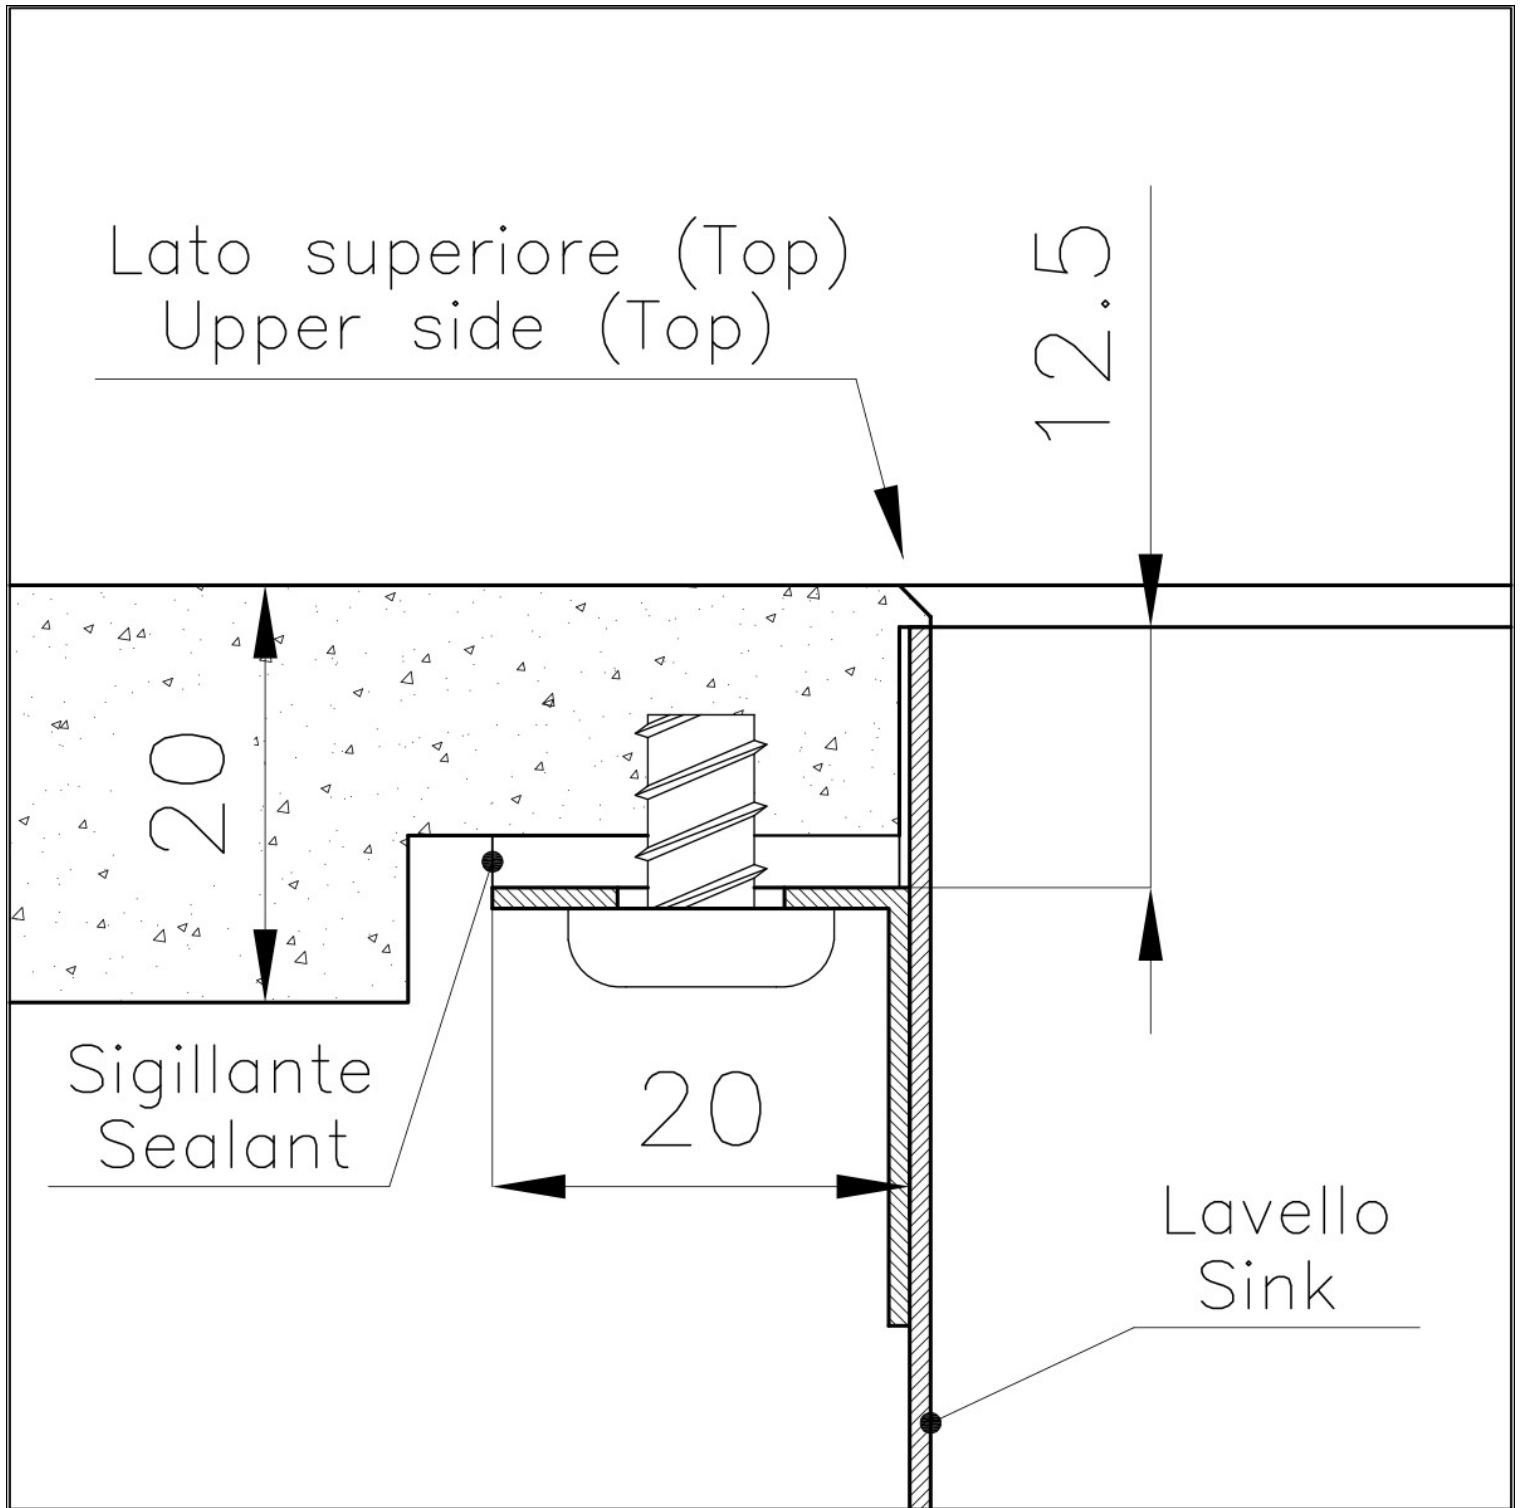

OPTIONAL ACCESSORIES