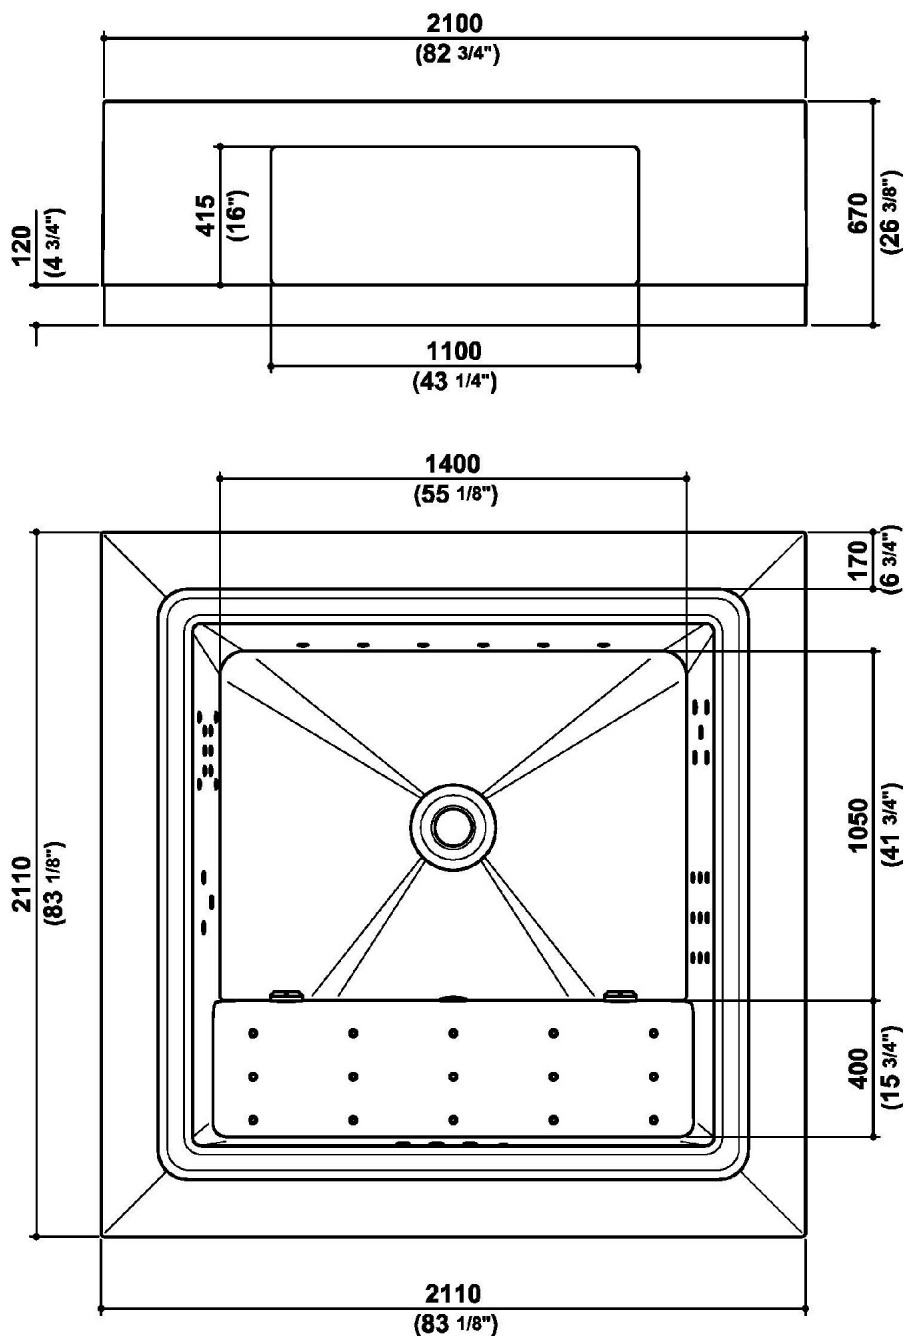

Con ozonizzatore.

Colore warm grey.

Dimensioni: 2100 mm x 2100 mm x h. 670 mm.

Free standing tub with skimming lip, built with a special fiberglass/gelcoat anti-osmosis. Steel support frame resting on 8 adjustable feet. Aesthetic skirting with function of safety tank. Inox nozzles.

With ozonator.

Warm grey color.

Dimensions: 2100 mm x 2100 mm x h. 670 mm.

QUADRAT POOL

9S5TWGRSO Disegno Complessivo / Overall Drawing

QUADRAT POOL

9S5TWGRSO

Dati operativi / Specifications		
Dimensioni / Dimensions	2110 x 2110 x h. 600 mm	83 5/64 x 83 5/64 x 23 5/8 inc
Marcatura CE / CE Marking	Si	
Peso netto / Net weight	358.00 kg	789.71 lb
Peso operativo / Working weight	1620.00 kg	3572.10 lb
Capacità / Capacity	1062.00 l	291.03 gal

QUADRAT POOL**9S5TWGRSO** Pesi e Misure / Weights and Sizes

Peso (Kg) Weight (lb)	430,00 (Kg)	947,98 (lb)
Volume (dc3) - (in3)	4428,61 (dc3)	270250,17 (in3)
h (mm) - (in)	915,00 (mm)	36,02 (in)
L1 (mm) - (in)	2200,00 (mm)	86,61 (in)
L2 (mm) - (in)	2200,00 (mm)	86,61 (in)