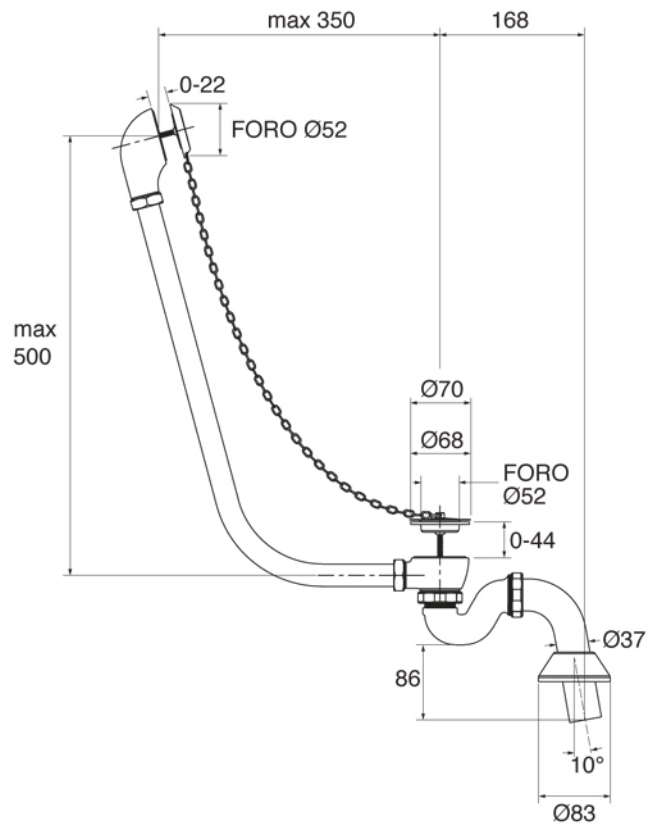

CAST IRON BATHTUB Collection	
Code	Description
9191	<p>Cast iron bathtub 1700x680 (Kg. 195 - Lt. 215) - Copper leaf</p> <p>Without tap holes, external in Copper leaf</p>

Verona - Italy
 tel. +39 045 8006917
 fax. +39 045 8020111
 gentry-home.com

CAST IRON BATHTUB Collection	
Code	Description
0190-C 0191-I/N/O/OR 0191-B/ND/R	<p>Exposed bath waste with drain stopper chain and overflow with exposed pipes for floor connector and siphon</p> <p>Chrome Incalux, Nickel, Dark Gold, Rose Gold Bronze, Dark Nickel, Copper</p>