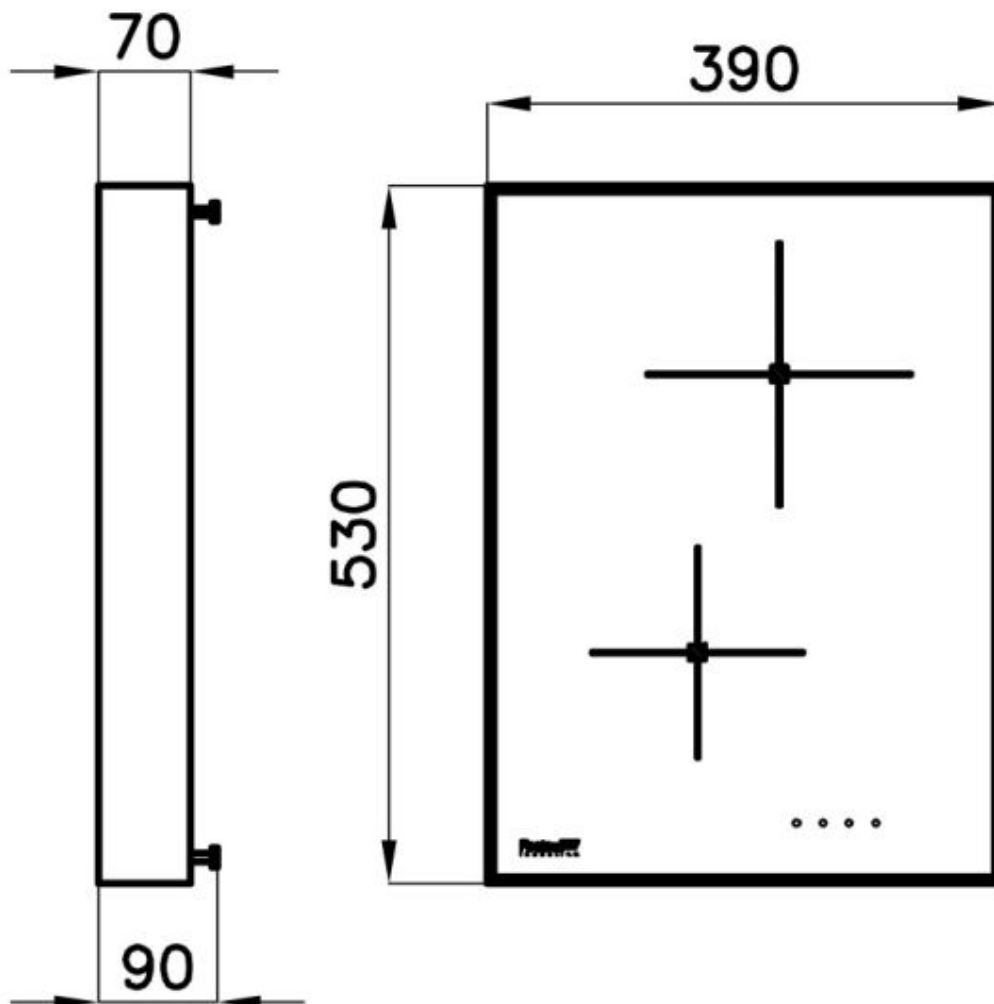

Smart fan system

Correct ventilation is essential for the induction hob to function in the best possible way. The Foster system automatically regulates the amount of ventilation to suit the temperatures reached.

Timer

Independent timer from the end-of-cooking function.

TECHNICAL DATA