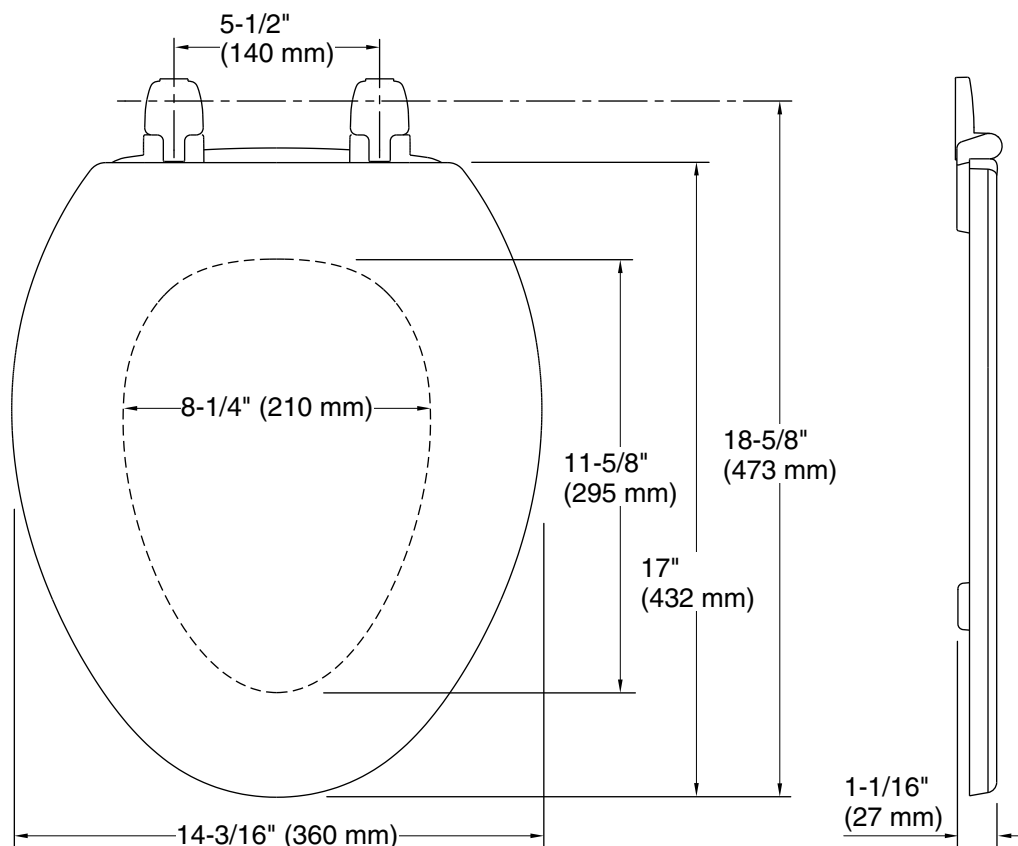

Technical Information

All product dimensions are nominal.

Seat shape type: Elongated

Seat front type: Closed-front

Seat-mounting holes: 5-1/2" (140 mm)

Notes

Install this product according to the installation guide.