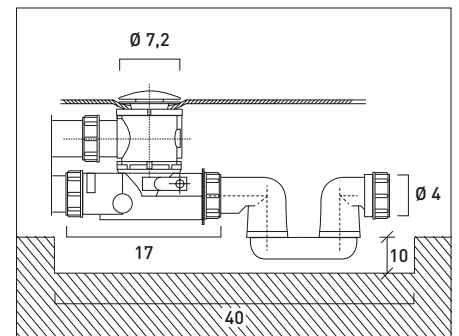

ORIGINE / ASTONE

DESIGN BULLO DESIGN GROUP

ORIGINE / ASTONE

art. ORIGINE VCA 01

Vasca centro stanza in **ASTONE**[®], completa di colonna di scarico, piletta cromata e sifone..

Free standing bathtub in **ASTONE**[®], complete with drain column, siphon and chromed plug.

Pianta / Top view

Piletta con up e down e sifone.
Up e down waste with siphon.

Frontale / Front view

Laterale / Side view

N.B. Necessita di scasso foro a pavimento per alloggiamento sifone.
N.B. For the installation of this bathtub you need a hole on the floor for the siphon placement.

Kg 140