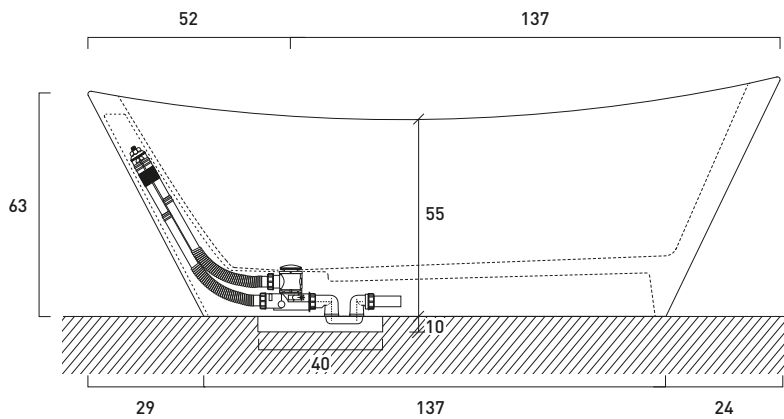

ORIGINE / ASTONE

DESIGN BULLO DESIGN GROUP

ORIGINE / ASTONE

art. ORIGINE VCA 01

Vasca centro stanza in **ASTONE**[®], completa di colonna di scarico, piletta cromata e sifone..

Free standing bathtub in **ASTONE**[®], complete with drain column, siphon and chromed plug.

Pianta / Top view

Piletta con up e down e sifone.
Up e down waste with siphon.

Frontale / Front view

Laterale / Side view

N.B. Necessita di scasso foro a pavimento per alloggiamento sifone.
N.B. For the installation of this bathtub you need a hole on the floor for the siphon placement.

Kg 140