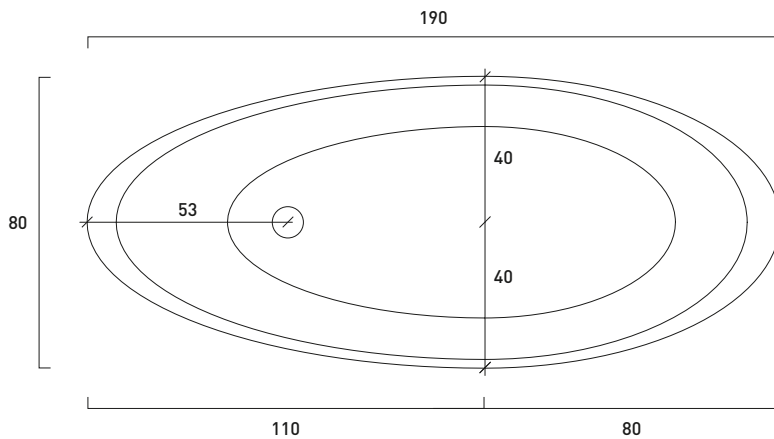

ORIGINE / ASTONE

DESIGN BULLO DESIGN GROUP

ORIGINE / ASTONE

art. ORIGINE VCA 01

Vasca centro stanza in **ASTONE**[®], completa di colonna di scarico, piletta cromata e sifone..

Free standing bathtub in **ASTONE**[®], complete with drain column, siphon and chromed plug.

Pianta / Top view

Piletta con up e down e sifone.
Up e down waste with siphon.

Frontale / Front view

Laterale / Side view

N.B. Necessita di scasso foro a pavimento per alloggiamento sifone.
N.B. For the installation of this bathtub you need a hole on the floor for the siphon placement.

Kg 140