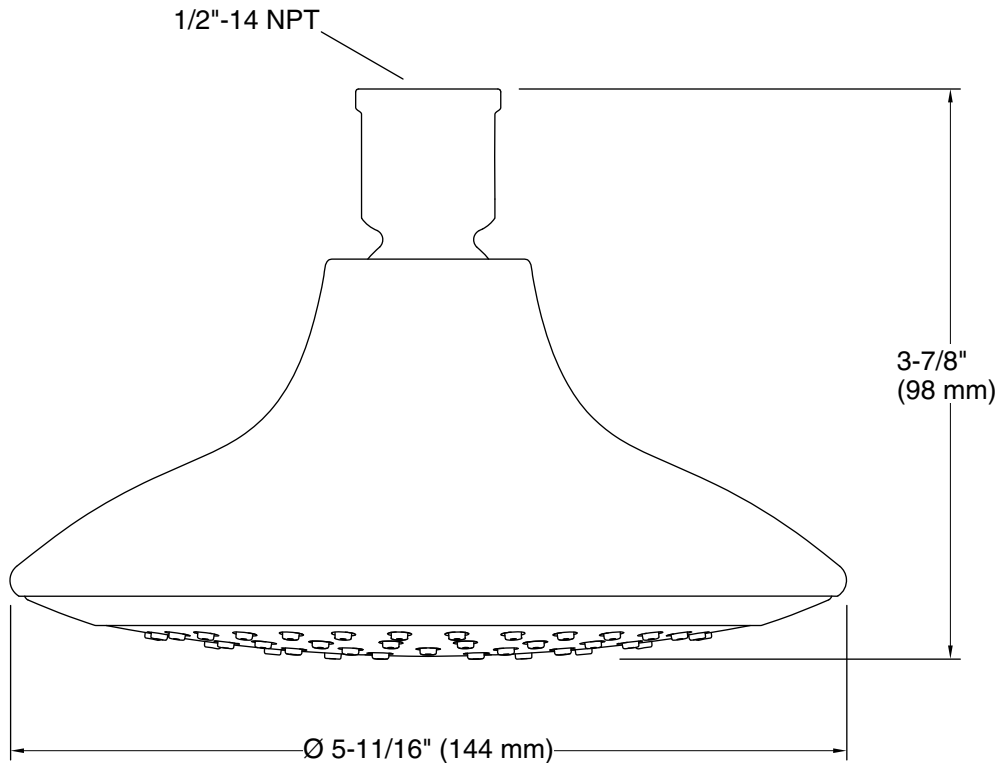

Technical Information

All product dimensions are nominal.

Showerhead/Body Spray:

Rated maximum flow: 2.5 gal/min (9.5 l/min)

Notes

Install this product according to the installation guide.