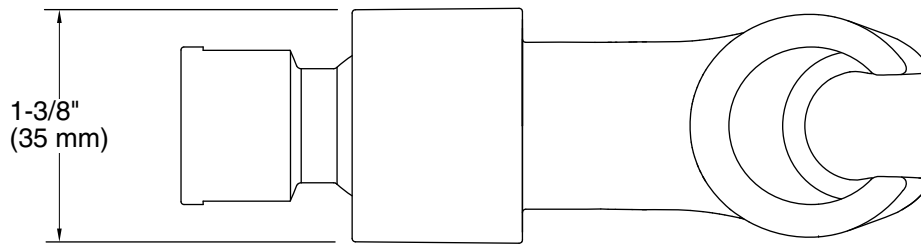

Features

- Easily mounts on the end of your shower arm.
- Brass ball joint pivots to angle handshower.
- Fits most standard handshower hoses and handshowers.

Material

- KOHLER finishes resist corrosion and tarnishing.

Color tiles intended for reference only.

Color	Code	Description
	CP	Polished Chrome
	BN	Vibrant® Brushed Nickel
	2BZ	Oil-Rubbed Bronze

Technical Information

All product dimensions are nominal.

Material: Metal