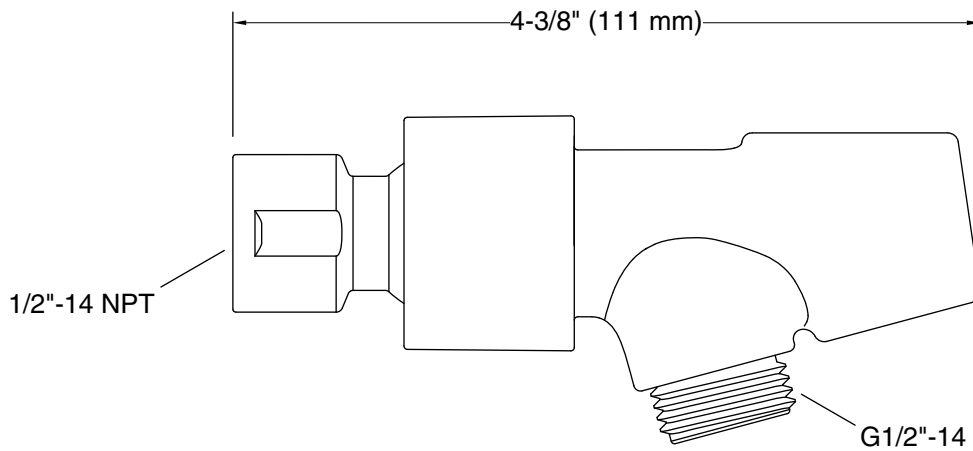

Features

- Easily mounts on the end of your shower arm.
- Brass ball joint pivots to angle handshower.
- Fits most standard handshower hoses and handshowers.

Material

- KOHLER finishes resist corrosion and tarnishing.

Color tiles intended for reference only.

Color	Code	Description
	CP	Polished Chrome
	BN	Vibrant® Brushed Nickel
	2BZ	Oil-Rubbed Bronze

Technical Information

All product dimensions are nominal.

Material: Metal