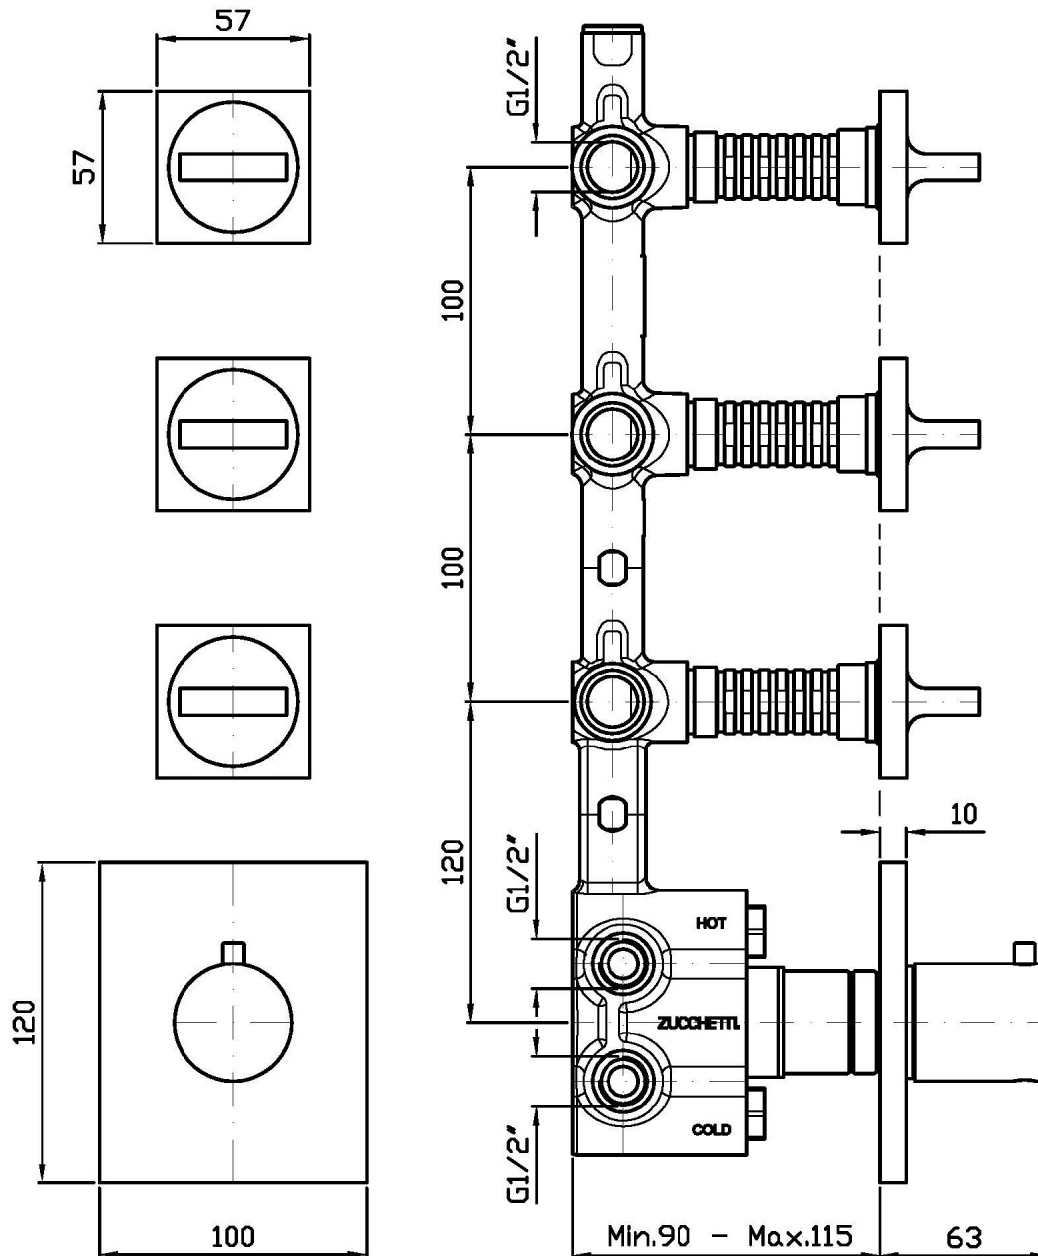

## AGUABLU

ZA5661

Disegno Complessivo / Overall Drawing

## AGUABLU

ZA5661 Pesì e Misure / Weights and Sizes

Peso ( Kg ) Weight ( lb )	2,50 ( Kg )	5,51 ( lb )
Volume test ( dc3 ) - ( in3 )	11,01 ( dc3 )	671,87 ( in3 )
h ( mm ) - ( in )	90,00 ( mm )	3,54 ( in )
L1 ( mm ) - ( in )	335,00 ( mm )	13,19 ( in )
L2 ( mm ) - ( in )	365,00 ( mm )	14,37 ( in )