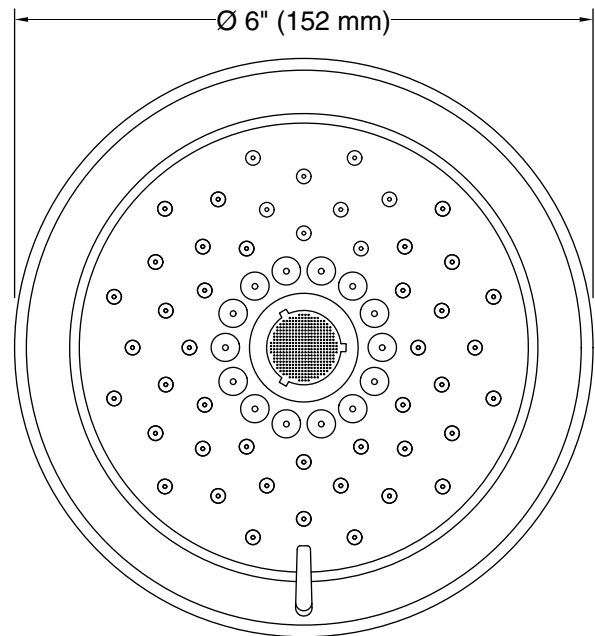

Material

- KOHLER finishes resist corrosion and tarnishing.

Installation

- Shower arm and flange sold separately.
- 1/2"-14 NPT connection.
- Wall-mount.

Recommended Products/Accessories

K-7397 Shower Arm and Flange
K-7395 Shower Arm and Flange
K-23723 Faucet cleaner

Color	Code	Description
	CP	Polished Chrome
	SN	Vibrant® Polished Nickel
	PB	Vibrant® Polished Brass
	BN	Vibrant® Brushed Nickel
	BV	Vibrant® Brushed Bronze
	2BZ	Oil-Rubbed Bronze

Technical Information

All product dimensions are nominal.

Showerhead/Body Spray:

Rated maximum flow: 2.5 gal/min (9.5 l/min)

Notes

Install this product according to the installation instructions.