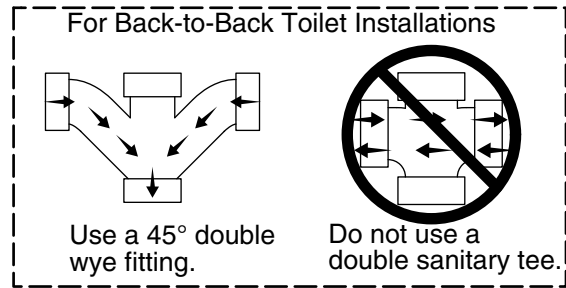

Available Colors/Finishes

Color tiles intended for reference only.

Color	Code	Description
-------	------	-------------

	0	White
	96	Biscuit

Technical Information

All product dimensions are nominal.

Toilet type:	Two-piece, Floor-mount
Waste Outlet:	Floor
Bowl shape:	Round-front
Flush type:	Class Five®
Trap passageway:	2-1/8" (54 mm)
Water Consumption	
Full:	1.28 gpf (4.8 lpf)
Water surface size:	10-1/2" x 7-3/4" (267 mm x 197 mm)
Rim to water surface:	5-1/4" (133 mm)
Rough-in:	14" (356 mm)
Seat-mounting holes:	5-1/2" (140 mm)

Notes

Install this product according to the installation instructions.

For back-to-back toilet installations: Use only a 45° double wye fitting.