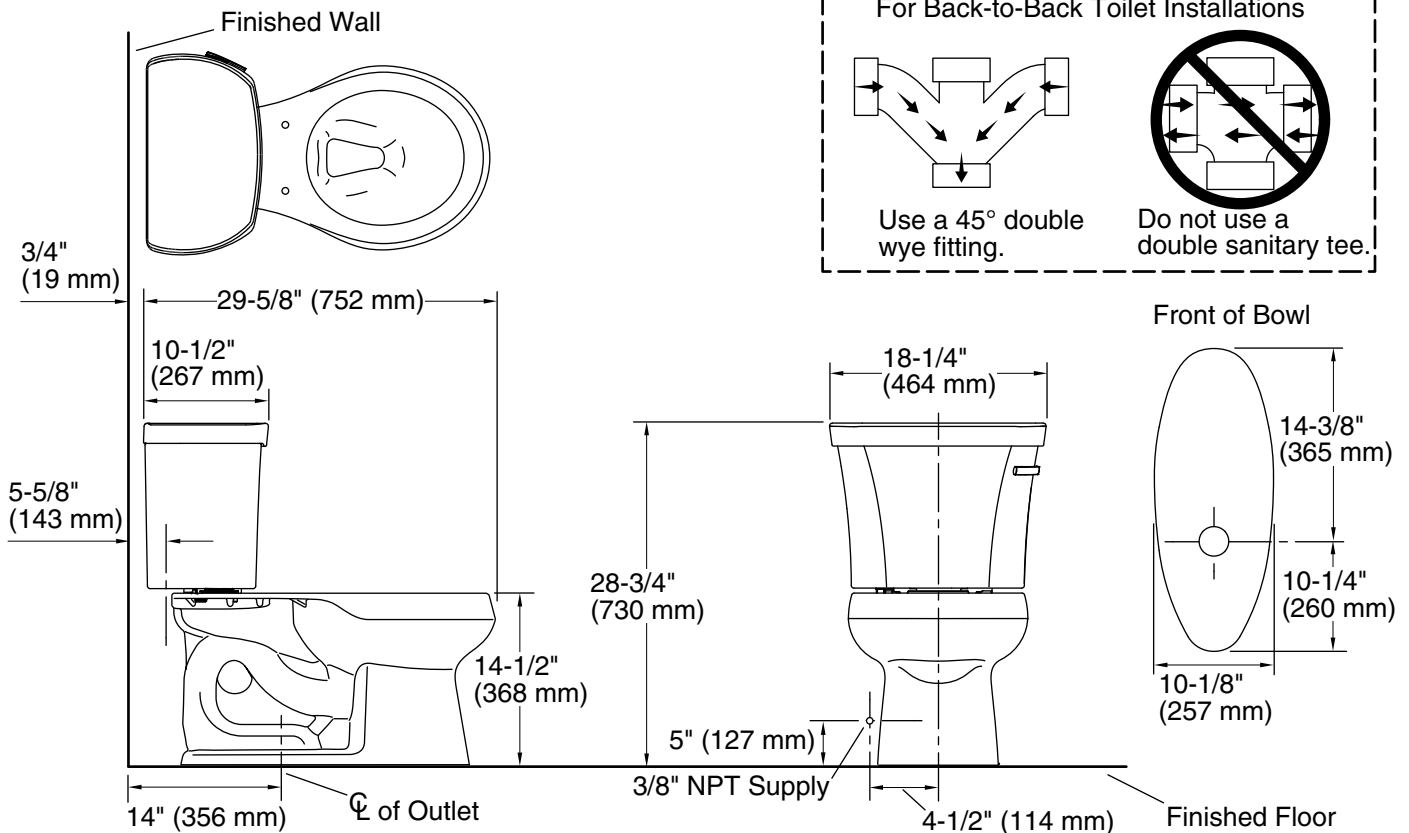

Features

- Two-piece toilet.
- Round-front bowl offers an ideal solution for smaller baths and powder rooms.
- 1.28 gpf (4.8 lpf).
- Right-hand trip lever included.
- Insuliner® tank liner minimizes condensation on the tank when exposed to high humidity.
- Tank locks included.
- Combination consists of the K-4841-RZ tank and the K-4197 bowl.
- Coordinates with other products in the Wellworth collection.

Installation

- Three-bolt installation.
- Seat and supply line sold separately.

Water Conservation & Rebates

- Eligible for consumer rebates in some municipalities.

Recommended Products/Accessories

K-4639 Cachet® Quiet-Close™ Round-Front Toilet Seat
K-5589 Purefresh® Round-Front Toilet Seat
K-76923 Puretide™ Quiet-Close™ Round-front manual cleansing toilet seat
K-5420 Low-Profile Bolt Caps
K-9379 Trip Lever
1023457 Wax Ring/Hardware Kit
1265114 Connector Hose
K-23726 Drain treatment

Available Colors/Finishes

Color tiles intended for reference only.

Color	Code	Description
-------	------	-------------

	0	White
	96	Biscuit

Technical Information

All product dimensions are nominal.

Toilet type:	Two-piece, Floor-mount
Waste Outlet:	Floor
Bowl shape:	Round-front
Flush type:	Class Five®
Trap passageway:	2-1/8" (54 mm)
Water Consumption	
Full:	1.28 gpf (4.8 lpf)
Water surface size:	10-1/2" x 7-3/4" (267 mm x 197 mm)
Rim to water surface:	5-1/4" (133 mm)
Rough-in:	14" (356 mm)
Seat-mounting holes:	5-1/2" (140 mm)

Notes

Install this product according to the installation instructions.

For back-to-back toilet installations: Use only a 45° double wye fitting.