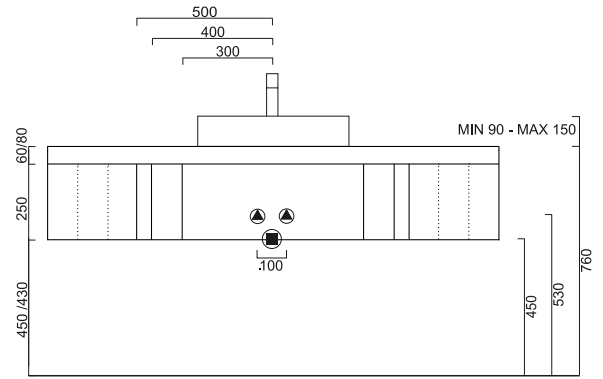

INN / TECHNICALS

INN

H25 - ARREDI / UNITS
Vasche integrate / Integrated washbasins

INN

H25 - ARREDI / UNITS

Lavabi in appoggio / Leaning washbasins

INN

H50 - ARREDI / UNITS
Vasche integrate / Integrated washbasins