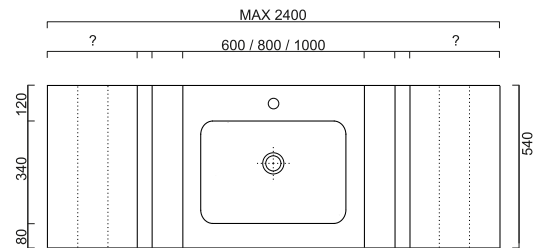

INN / TECHNICALS

INN

H25 - ARREDI / UNITS
Vasche integrate / Integrated washbasins

INN

H25 - ARREDI / UNITS

Lavabi in appoggio / Leaning washbasins

INN

H50 - ARREDI / UNITS
Vasche integrate / Integrated washbasins