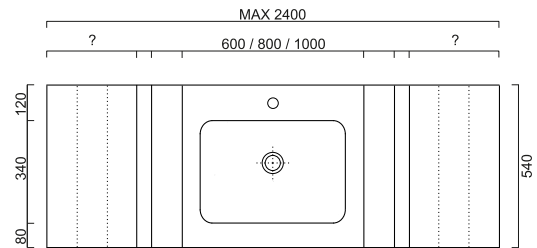

INN / TECHNICALS

INN

H25 - ARREDI / UNITS
Vasche integrate / Integrated washbasins

INN

H25 - ARREDI / UNITS

Lavabi in appoggio / Leaning washbasins

INN

H50 - ARREDI / UNITS
Vasche integrate / Integrated washbasins