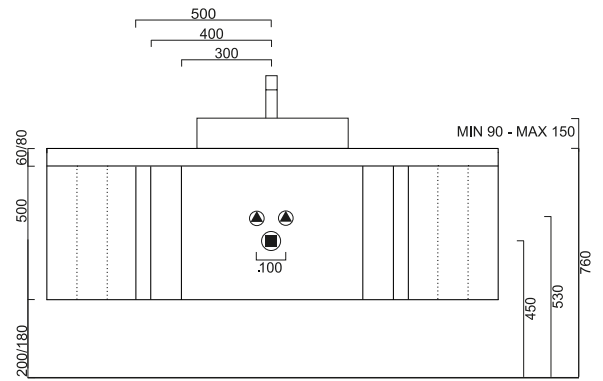

INN

H50 - ARREDI / UNITS

Lavabi in appoggio / Leaning washbasins