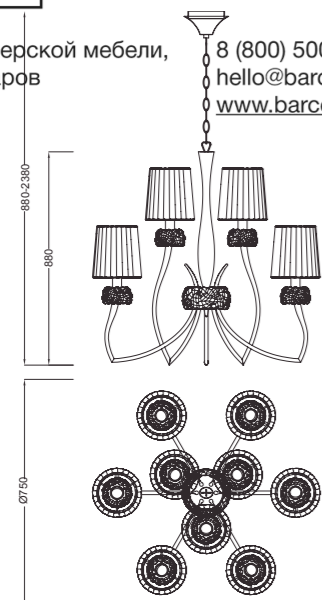

Продажа дизайнерской мебели, света и аксессуаров по всей России

8 (800) 500-70-36
hello@barcelonadesign.ru
www.barcelonadesign.ru

1. **4630**
   E14 9x13W - 220/240V (no incl.)
   Cromo - Chrome Pantalla blanca - White Shade
2. **4730**
   E14 9x13W - 220/240V (no incl.)
   Cuero - Antique brass Pantalla blanca - White Shade