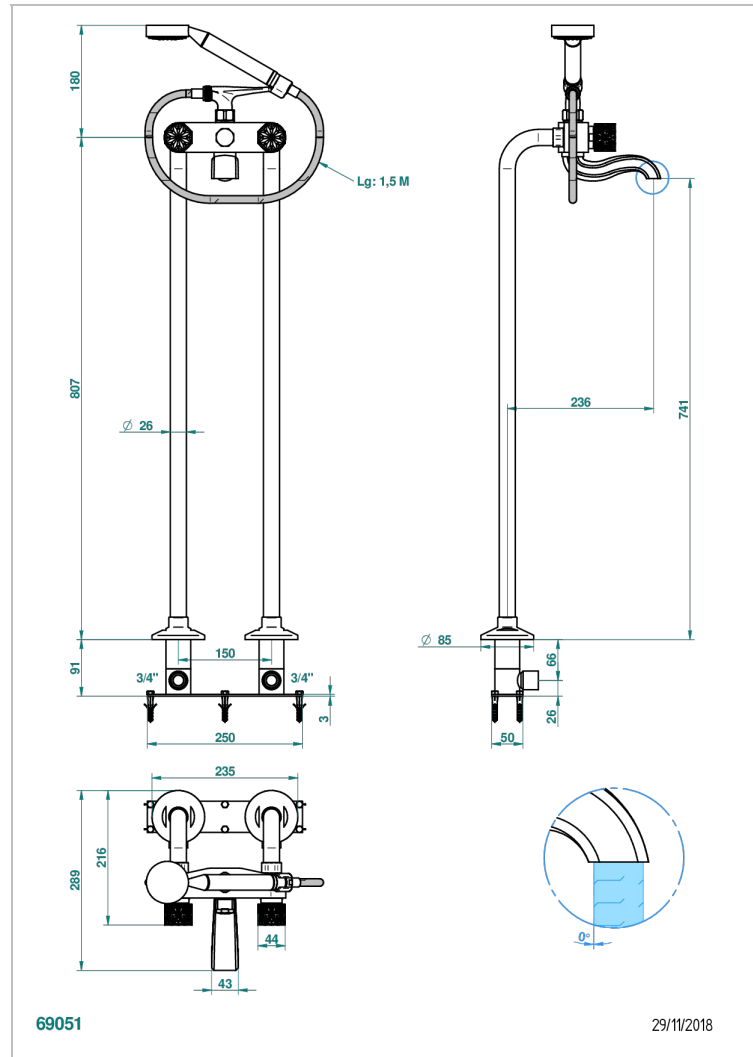

NIHAL PORCELAINE VERTE

U2R-13CS/P

Tub filler with floor riser with fixing system

THG[®]
PARIS

ХАРАКТЕРИСТИКИ

- Nihal porcelaine verte
- Tub filler with floor riser with fixing system

ДОСТУПНЫЕ ВАРИАНТЫ ПОКРЫТИЙ