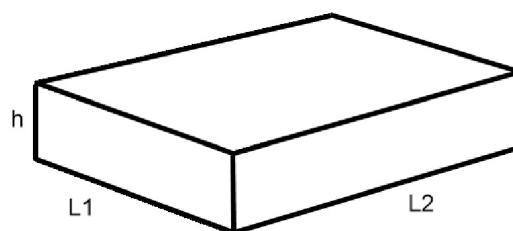

Con telecomando.

Colore warm grey.

Dimensioni: 2100 mm x 2100 mm x h. 670 mm.

Free standing tub with skimming lip, built with a special fiberglass/gelcoat anti-osmosis. Steel support frame resting on 8 adjustable feet. Aesthetic skirting with function of safety tank. Inox nozzles.

With remote controller.

Warm grey color.

Dimensions: 2100 mm x 2100 mm x h. 670 mm.

QUADRAT POOL

9S5TWGRE-T Disegno Complessivo / Overall Drawing

QUADRAT POOL

9S5TWGRE-T

Dati operativi / Specifications		
Dimensioni / Dimensions	2110 x 2110 x h. 600 mm	83 5/64 x 83 5/64 x 23 5/8 inc
Marcatura CE / CE Marking	Si	
Peso netto / Net weight	355.00 kg	783.09 lb
Peso operativo / Working weight	1620.00 kg	3572.10 lb
Capacità / Capacity	1062.00 l	291.03 gal

QUADRAT POOL**9S5TWGRE-T** Pesi e Misure / Weights and Sizes

Peso (Kg) Weight (lb)	430,00 (Kg)	947,98 (lb)
Volume (dc3) - (in3)	4428,61 (dc3)	270250,17 (in3)
h (mm) - (in)	915,00 (mm)	36,02 (in)
L1 (mm) - (in)	2200,00 (mm)	86,61 (in)
L2 (mm) - (in)	2200,00 (mm)	86,61 (in)