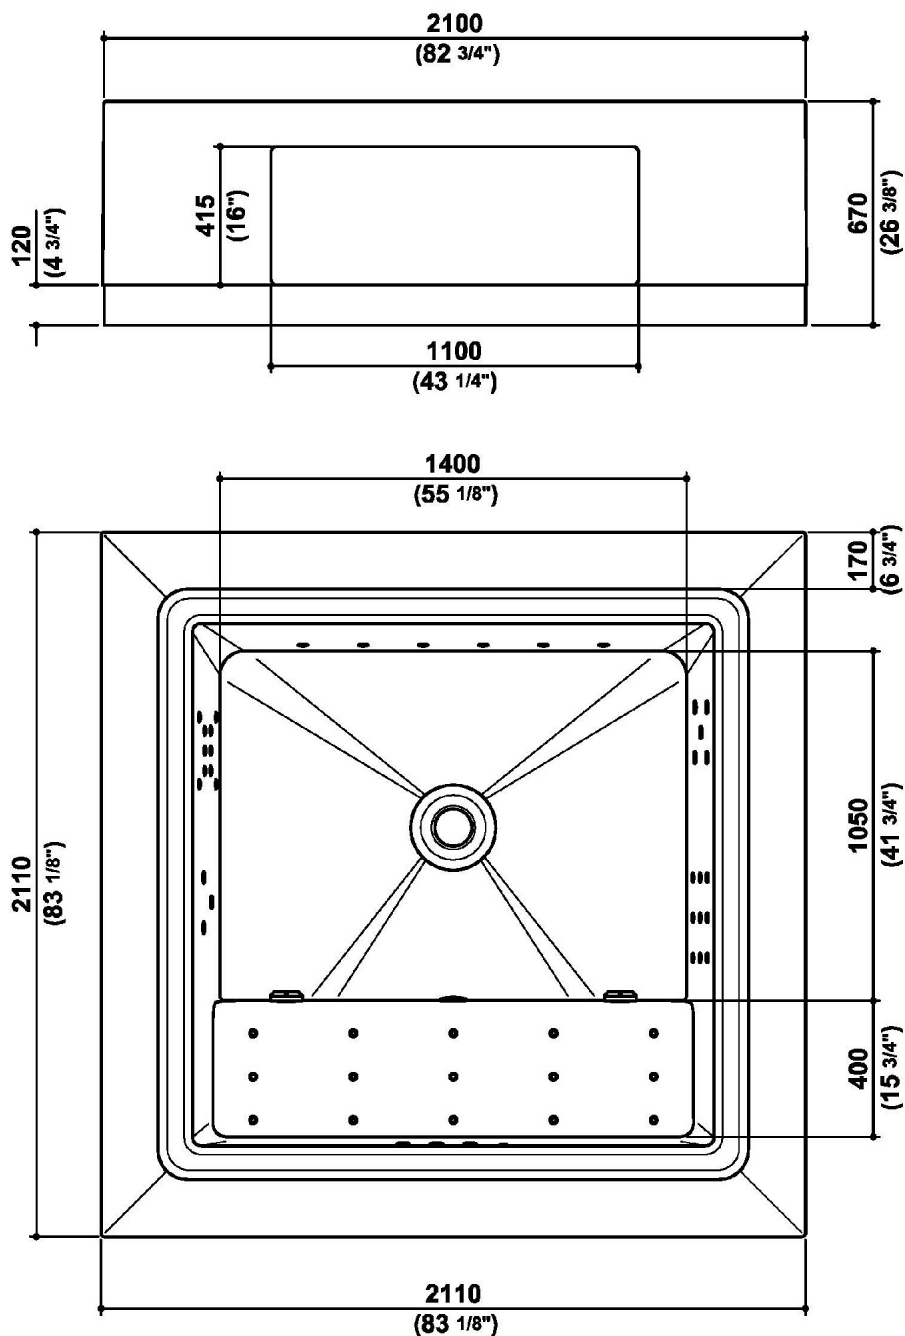

Con telecomando.

Colore warm grey.

Dimensioni: 2100 mm x 2100 mm x h. 670 mm.

Free standing tub with skimming lip, built with a special fiberglass/gelcoat anti-osmosis. Steel support frame resting on 8 adjustable feet. Aesthetic skirting with function of safety tank. Inox nozzles.

With remote controller.

Warm grey color.

Dimensions: 2100 mm x 2100 mm x h. 670 mm.

QUADRAT POOL

9S5TWGRE-T Disegno Complessivo / Overall Drawing

QUADRAT POOL

9S5TWGRE-T

Dati operativi / Specifications		
Dimensioni / Dimensions	2110 x 2110 x h. 600 mm	83 5/64 x 83 5/64 x 23 5/8 inc
Marcatura CE / CE Marking	Si	
Peso netto / Net weight	355.00 kg	783.09 lb
Peso operativo / Working weight	1620.00 kg	3572.10 lb
Capacità / Capacity	1062.00 l	291.03 gal

QUADRAT POOL**9S5TWGRE-T** Pesi e Misure / Weights and Sizes

Peso (Kg) Weight (lb)	430,00 (Kg)	947,98 (lb)
Volume (dc3) - (in3)	4428,61 (dc3)	270250,17 (in3)
h (mm) - (in)	915,00 (mm)	36,02 (in)
L1 (mm) - (in)	2200,00 (mm)	86,61 (in)
L2 (mm) - (in)	2200,00 (mm)	86,61 (in)