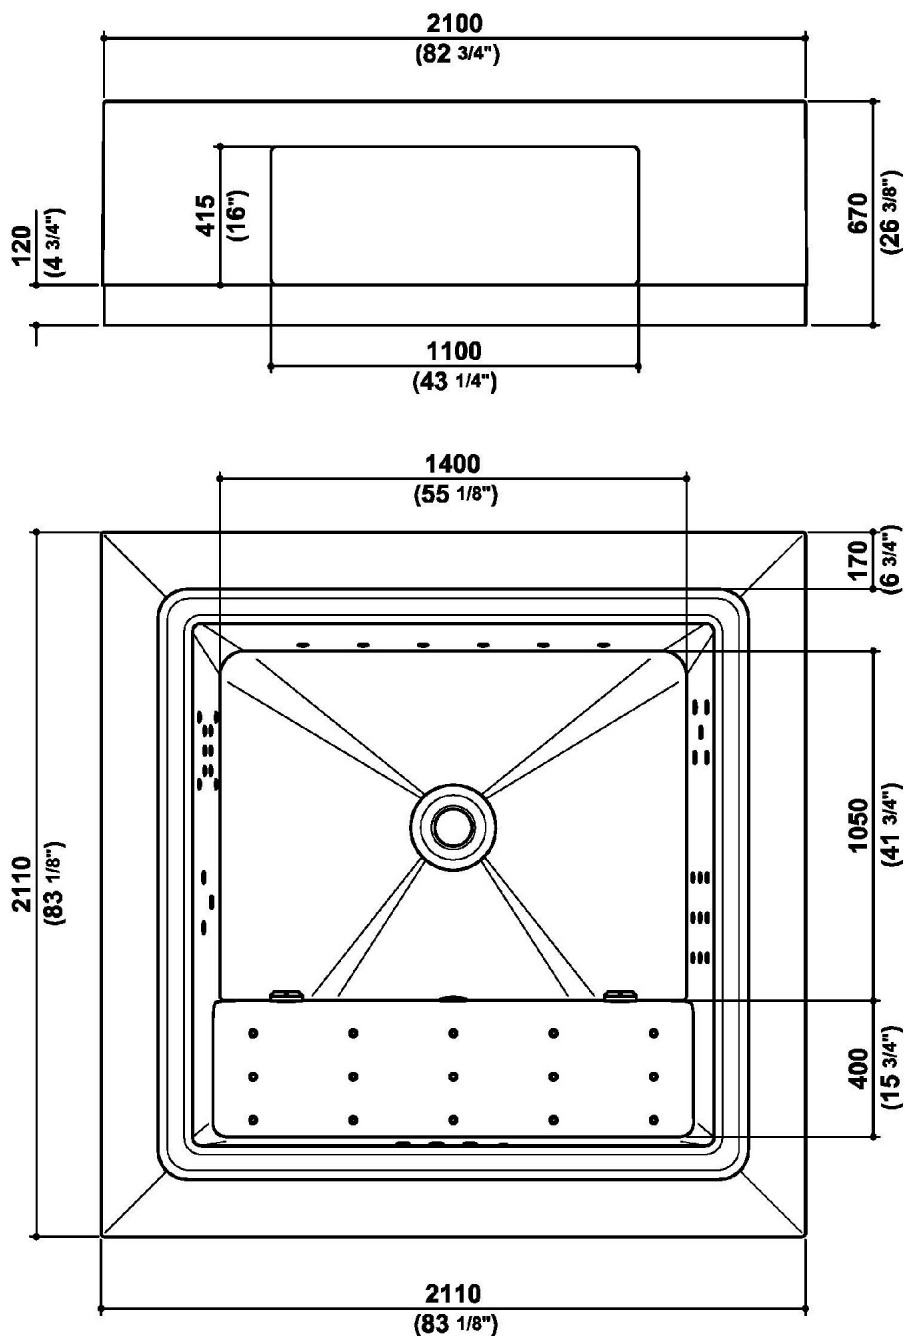

Con ozonizzatore.

Colore warm grey.

Dimensioni: 2100 mm x 2100 mm x h. 670 mm.

Free standing tub with skimming lip, built with a special fiberglass/gelcoat anti-osmosis. Steel support frame resting on 8 adjustable feet. Aesthetic skirting with function of safety tank. Inox nozzles.

With ozonator.

Warm grey color.

Dimensions: 2100 mm x 2100 mm x h. 670 mm.

QUADRAT POOL

9S5TWGREO Disegno Complessivo / Overall Drawing

QUADRAT POOL**9S5TWGREO**

Dati operativi / Specifications		
Dimensioni / Dimensions	2110 x 2110 x h. 600 mm	83 5/64 x 83 5/64 x 23 5/8 inc
Marcatura CE / CE Marking	Si	
Peso netto / Net weight	350.00 kg	772.06 lb
Peso operativo / Working weight	1620.00 kg	3572.10 lb
Capacità / Capacity	1062.00 l	291.03 gal

QUADRAT POOL**9S5TWGREO** Pesi e Misure / Weights and Sizes

Peso (Kg) Weight (lb)	430,00 (Kg)	947,98 (lb)
Volume (dc3) - (in3)	4428,61 (dc3)	270250,17 (in3)
h (mm) - (in)	915,00 (mm)	36,02 (in)
L1 (mm) - (in)	2200,00 (mm)	86,61 (in)
L2 (mm) - (in)	2200,00 (mm)	86,61 (in)