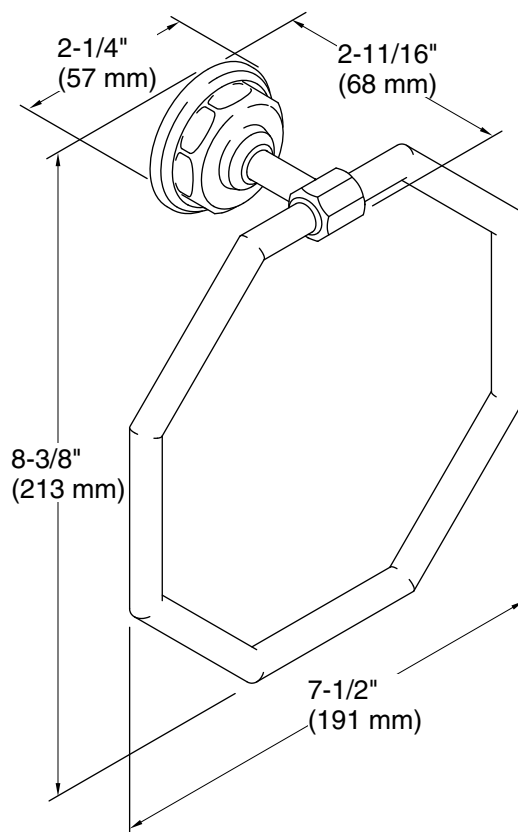

Features

- Coordinates with Pinstripe faucets and accessories.

Material

- Premium metal construction for durability and reliability.
- KOHLER finishes resist corrosion and tarnishing.

Installation

- Installation template and tools included.

Color	Code	Description
	CP	Polished Chrome
	SN	Vibrant® Polished Nickel
	BN	Vibrant® Brushed Nickel
	BV	Vibrant® Brushed Bronze

Technical Information

All product dimensions are nominal.

Material: Brass, Zinc