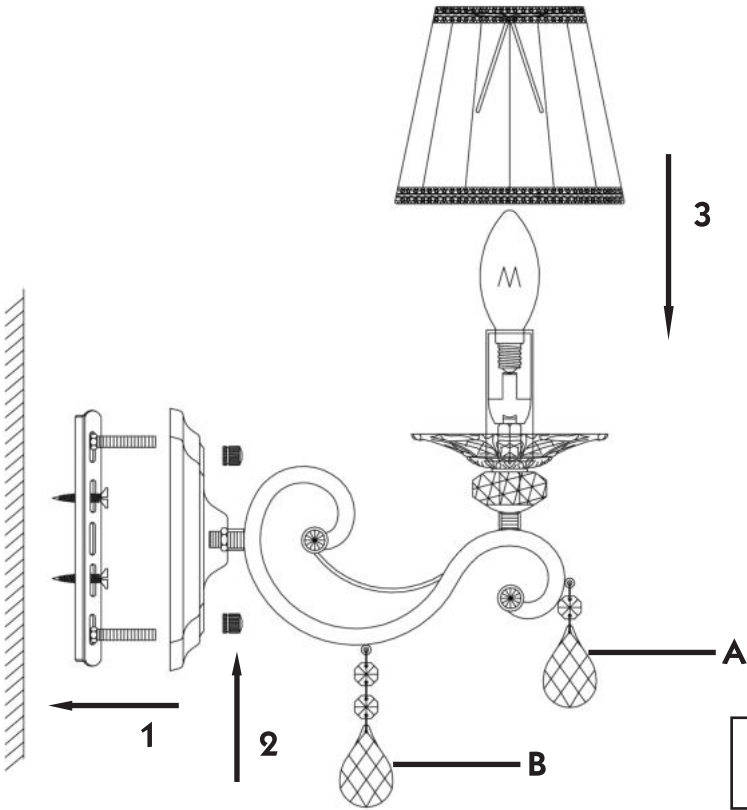

# Instruction

Collection: Elegant  
Series: Grace  
Model: ARM247-02-G  
Wall-mounted

A = 2  
B = 2

  
2 x E14 (40w)

**MAYTONI**  
DECORATIVE LIGHTING

[www.maytoni.de](http://www.maytoni.de)