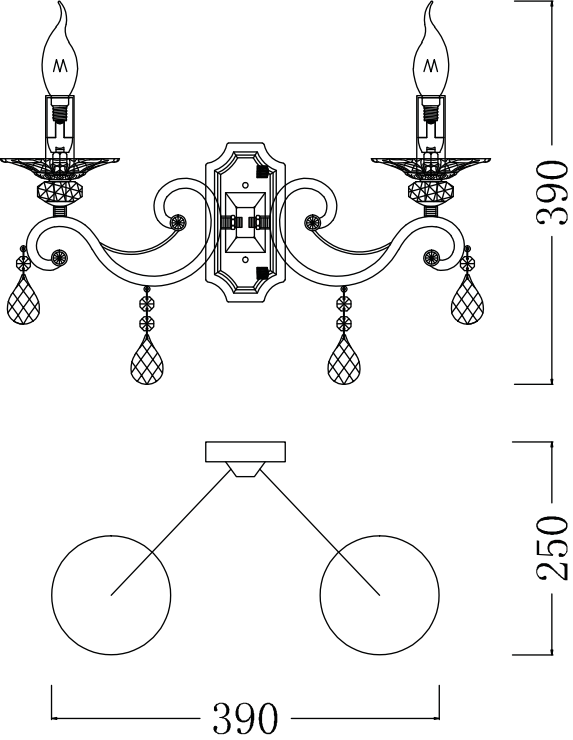

# Instruction

Collection: Elegant  
Series: Grace  
Model: ARM247-02-G  
Wall-mounted

A = 2  
B = 2

  
2 x E14 (40w)

**MAYTONI**  
DECORATIVE LIGHTING

[www.maytoni.de](http://www.maytoni.de)