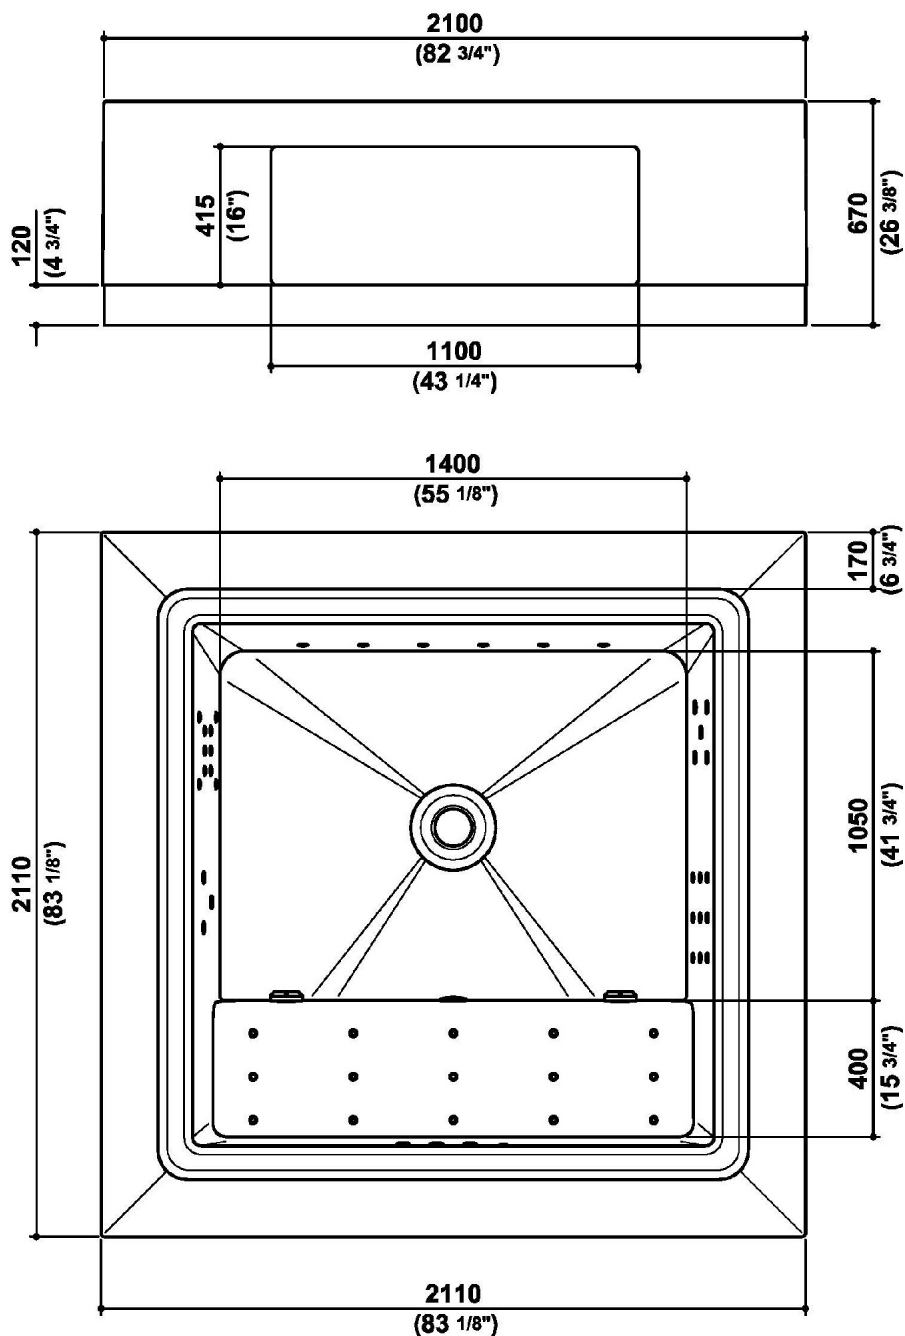

Con ozonizzatore e impianto audio bluetooth.

Colore warm grey.

Dimensioni: 2100 mm x 2100 mm x h. 670 mm.

Free standing tub with skimming lip, built with a special fiberglass/gelcoat anti-osmosis. Steel support frame resting on 8 adjustable feet. Aesthetic skirting with function of safety tank. Inox nozzles.

With ozonator and bluetooth audio system.

Warm grey color.

Dimensions: 2100 mm x 2100 mm x h. 670 mm.

QUADRAT POOL

9S5TWGREO-R Disegno Complessivo / Overall Drawing

QUADRAT POOL**9S5TWGREO-R**

Dati operativi / Specifications		
Dimensioni / Dimensions	2110 x 2110 x h. 600 mm	83 5/64 x 83 5/64 x 23 5/8 inc
Marcatura CE / CE Marking	Si	
Peso netto / Net weight	351.00 kg	774.26 lb
Peso operativo / Working weight	1620.00 kg	3572.10 lb
Capacità / Capacity	1062.00 l	291.03 gal

QUADRAT POOL

9S5TWGREO-R Pesì e Misure / Weights and Sizes

Peso (Kg) Weight (lb)	430,00 (Kg)	947,98 (lb)
Volume (dc3) - (in3)	4428,61 (dc3)	270250,17 (in3)
h (mm) - (in)	915,00 (mm)	36,02 (in)
L1 (mm) - (in)	2200,00 (mm)	86,61 (in)
L2 (mm) - (in)	2200,00 (mm)	86,61 (in)