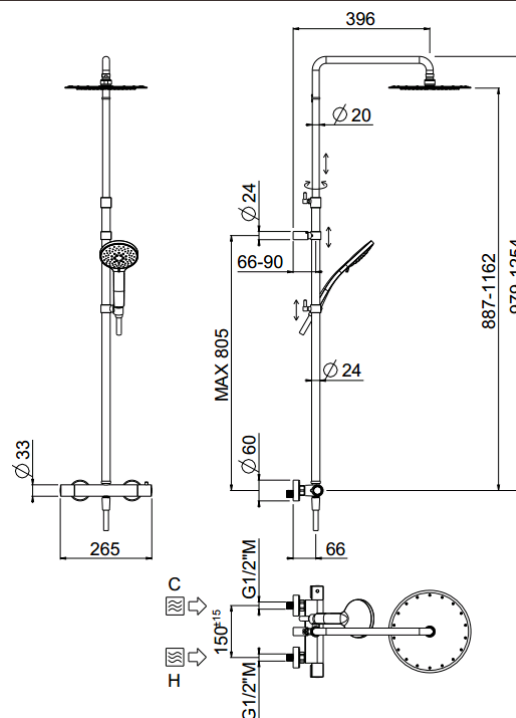

Rigoletto telescopic

Rigoletto telescopic, MySlim shower head
01-1955-N-CR

TECHNICAL INFORMATION

Bridge telescopic shower column including exposed mixer with diverter and brass handles, turning bar with adjustable mounting. Round ultra-thin shower head, Ø300, non-liming in stainless steel. 3 jets non-liming shower in ABS. Smooth double anti-torsion PVC flexible hose, cm 150. CHROME

Flow rate:
x rubinetto

PICTURE

SPARE PARTS

ORIC035
T°

ORIC032
2 vie / ways

FEATURES

rain jet

central jet

side jet

double anti-torsion

adjustable
telescopic shower
column

TECHNICAL DRAWING

FINISHINGS