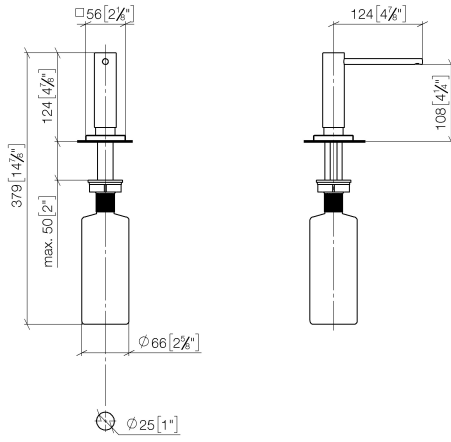

Dispenser with rosette - Brushed Dark Platinum

LOT

82 439 970

- 124mm projection
- 500 ml bottle
- can be filled from the top
- rotating pump head
- height 124 mm
- hole diameter 25 mm
- individual rosette 55 x 55 mm

Fits LOT

	Brushed Dark Platinum	82 439 970-99
	Chrome	82 439 970-00
	Brushed Platinum	82 439 970-06
	Platinum	82 439 970-08
	Durabress (23kt Gold)	82 439 970-09
	Dark Chrome	82 439 970-19
	Brushed Durabress (23kt Gold)	82 439 970-28
	Brushed Champagne (22kt Gold)	82 439 970-46
	Champagne (22kt Gold)	82 439 970-47
	Brushed Chrome	82 439 970-93

82 439 970

mm [inches]

82 439 970

Parts for other finishes can be found here: [Chrome](#)

Dispenser with rosette - Brushed Dark Platinum

LOT

82 439 970

Spare parts list

No.	Item Number	Name	Quantity used	Delivery time
	90 10 10 538 00-99	dispenser	8	30