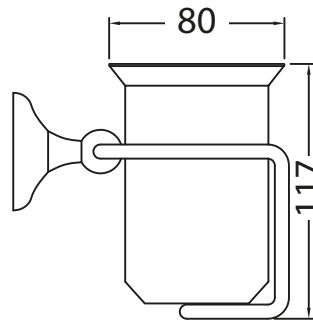

Catchpole & Rye

Saracens Dairy,
Pluckley,
Kent. U.K.
TN27 0SA.
TEL: +44 (0)1233 840840
EMAIL: info@catchpoleandrye.com

Product Range:
Accessories

Product Name:
The Empire China Cup and Holder

DIMENSIONAL DATA SHEET DATE: AUGUST 2018

NOTES:
DIMENSIONS IN MILLIMETRES.
WHILST EVERY EFFORT IS MADE TO ENSURE THE ACCURACY OF THESE DATA SHEETS THEY ARE SUBJECT TO CHANGE WITHOUT NOTICE AS PART OF THE COMPANY'S PRODUCT DEVELOPMENT PROCESS.