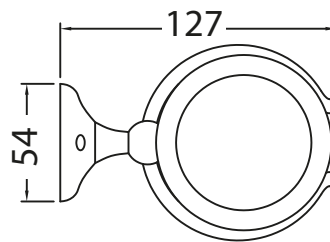

Catchpole & Rye

Saracens Dairy,
Pluckley,
Kent. U.K.
TN27 0SA.
TEL: +44 (0)1233 840840
EMAIL: info@catchpoleandrye.com

Product Range:
Accessories

Product Name:
The Empire China Cup and Holder

DIMENSIONAL DATA SHEET DATE: AUGUST 2018

NOTES:
DIMENSIONS IN MILLIMETRES.
WHILST EVERY EFFORT IS MADE TO ENSURE THE ACCURACY OF THESE DATA SHEETS THEY ARE SUBJECT TO CHANGE WITHOUT NOTICE AS PART OF THE COMPANY'S PRODUCT DEVELOPMENT PROCESS.