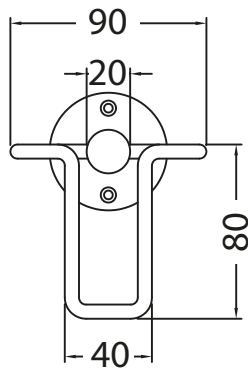

Catchpole & Rye

Saracens Dairy,
Pluckley,
Kent. U.K.
TN27 0SA.
TEL: +44 (0)1233 840840
EMAIL: info@catchpoleandrye.com

Product Range:
Accessories

Product Name:
The Empire China Cup and Holder

DIMENSIONAL DATA SHEET DATE: AUGUST 2018

NOTES:
DIMENSIONS IN MILLIMETRES.
WHILST EVERY EFFORT IS MADE TO ENSURE THE ACCURACY OF THESE DATA SHEETS THEY ARE SUBJECT TO CHANGE WITHOUT NOTICE AS PART OF THE COMPANY'S PRODUCT DEVELOPMENT PROCESS.