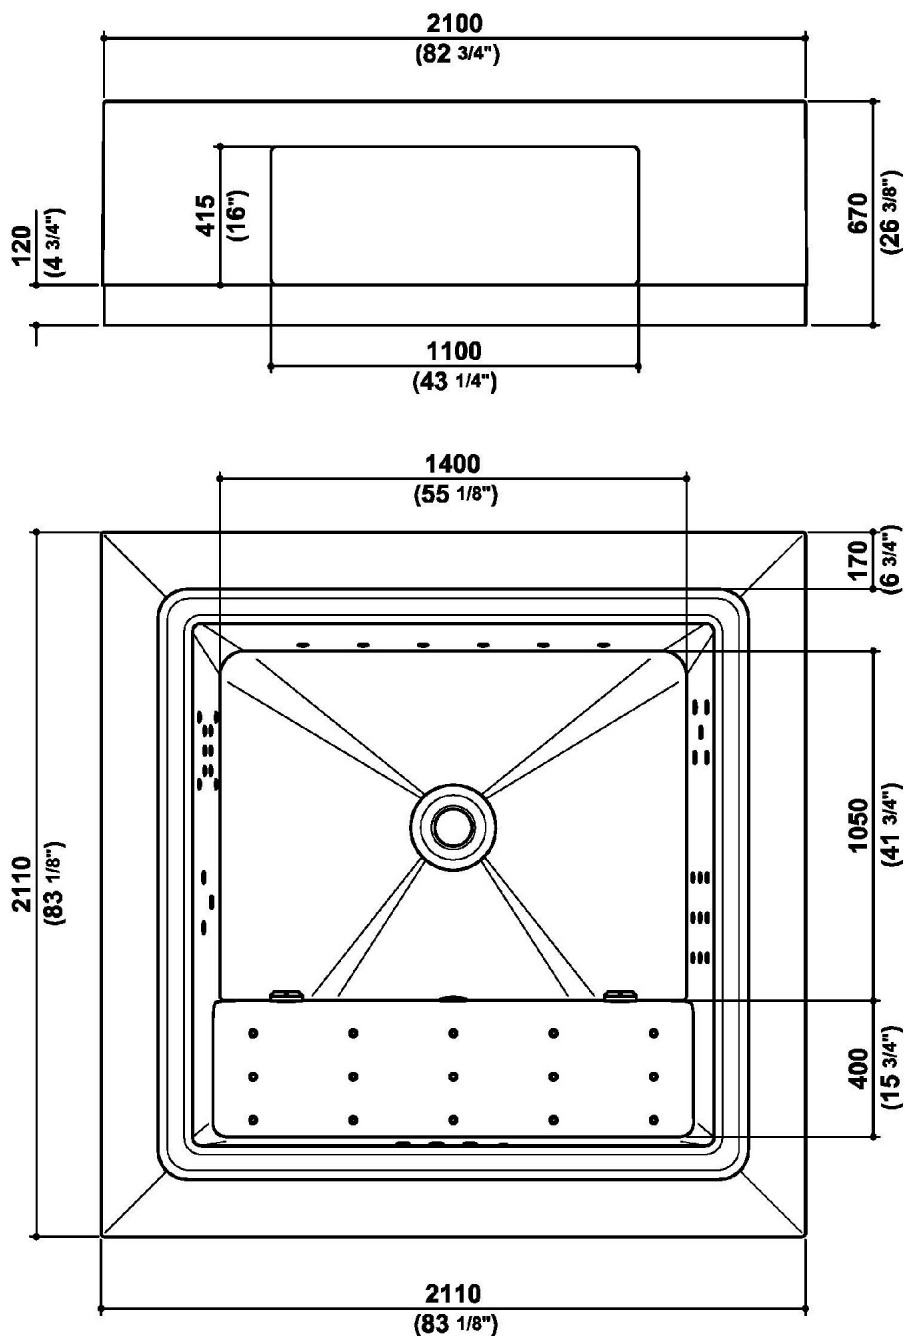

Con ozonizzatore, telecomando e impianto audio bluetooth.

Colore warm grey.

Dimensioni: 2100 mm x 2100 mm x h. 670 mm.

Free standing tub with skimming lip, built with a special fiberglass/gelcoat anti-osmosis. Steel support frame resting on 8 adjustable feet. Aesthetic skirting with function of safety tank. Inox nozzles.

With ozonator, remote controller and bluetooth audio system.

Warm grey color.

Dimensions: 2100 mm x 2100 mm x h. 670 mm.

QUADRAT POOL

9S5TWGREOTR Disegno Complessivo / Overall Drawing

QUADRAT POOL**9S5TWGREOTR**

Dati operativi / Specifications		
Dimensioni / Dimensions	2110 x 2110 x h. 600 mm	83 5/64 x 83 5/64 x 23 5/8 inc
Marcatura CE / CE Marking	Si	
Peso netto / Net weight	353.00 kg	778.68 lb
Peso operativo / Working weight	1620.00 kg	3572.10 lb
Capacità / Capacity	1062.00 l	291.03 gal

QUADRAT POOL

9S5TWGREOTR Pesi e Misure / Weights and Sizes

Peso (Kg) Weight (lb)	430,00 (Kg)	947,98 (lb)
Volume (dc3) - (in3)	4428,61 (dc3)	270250,17 (in3)
h (mm) - (in)	915,00 (mm)	36,02 (in)
L1 (mm) - (in)	2200,00 (mm)	86,61 (in)
L2 (mm) - (in)	2200,00 (mm)	86,61 (in)