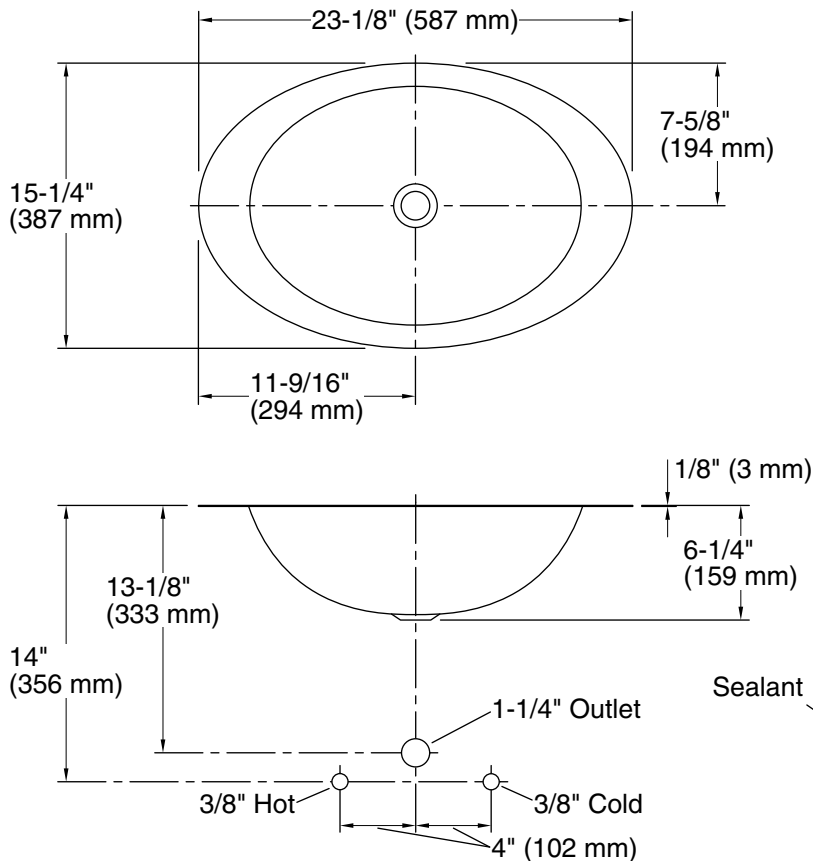

Rhythm® Oval

Undermount bathroom sink with mirror finish
K-2602-MU

Features

- Oval basin with Mirror finish.
- Without overflow.
- 18" (457 mm) x 13" (330 mm)

Material

- Premium 20-gauge stainless steel.

Installation

See website for detailed warranty information.

Technical Information

All product dimensions are nominal.

Bowl configuration:	Single
Installation:	Undermount
Bowl area (Only):	Length: 18" (457 mm) Width: 13" (330 mm) Water depth: 5-7/8" (149 mm)
Drain hole:	1-5/8" (41 mm)
Template:	1000258-7, required, included

Notes

Install this product according to the installation instructions.

Supplied basin clamp assembly requires 3/4" (19 mm) minimum countertop thickness. Installer must supply anchors for thinner countertops.