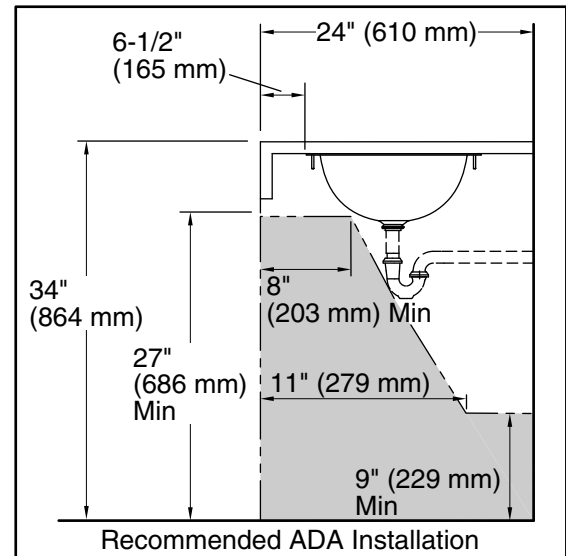

Rhythm® Oval

Undermount bathroom sink with mirror finish
K-2602-MU

Features

- Oval basin with Mirror finish.
- Without overflow.
- 18" (457 mm) x 13" (330 mm)

Material

- Premium 20-gauge stainless steel.

Installation

Included Components

- Additional Components:
- 1193643 Basin clamps
 - Drain gasket
 - Tube

ADA CSA B651

Codes/Standards

ASME A112.19.3/CSA B45.4
ADA
ICC/ANSI A117.1
CSA B651

KOHLER® One-Year Limited Warranty

See website for detailed warranty information.

Technical Information

All product dimensions are nominal.

Bowl configuration:	Single
Installation:	Undermount
Bowl area (Only):	Length: 18" (457 mm) Width: 13" (330 mm) Water depth: 5-7/8" (149 mm)
Drain hole:	1-5/8" (41 mm)
Template:	1000258-7, required, included

Notes

Install this product according to the installation instructions.

Supplied basin clamp assembly requires 3/4" (19 mm) minimum countertop thickness. Installer must supply anchors for thinner countertops.