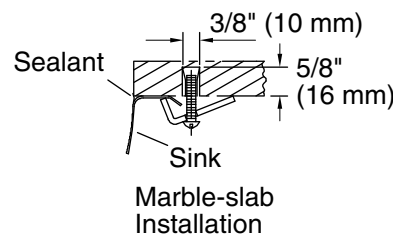

Included Components

- Additional Components:
- 1193643 Basin clamps
 - Drain gasket
 - Tube

ADA CSA B651

Codes/Standards

ASME A112.19.3/CSA B45.4
ADA
ICC/ANSI A117.1
CSA B651

KOHLER® One-Year Limited Warranty

See website for detailed warranty information.

Technical Information

All product dimensions are nominal.

Bowl configuration:	Single
Installation:	Undermount
Bowl area (Only):	Length: 18" (457 mm) Width: 13" (330 mm) Water depth: 5-7/8" (149 mm)
Drain hole:	1-5/8" (41 mm)
Template:	1000258-7, required, included

Notes

Install this product according to the installation instructions.

Supplied basin clamp assembly requires 3/4" (19 mm) minimum countertop thickness. Installer must supply anchors for thinner countertops.